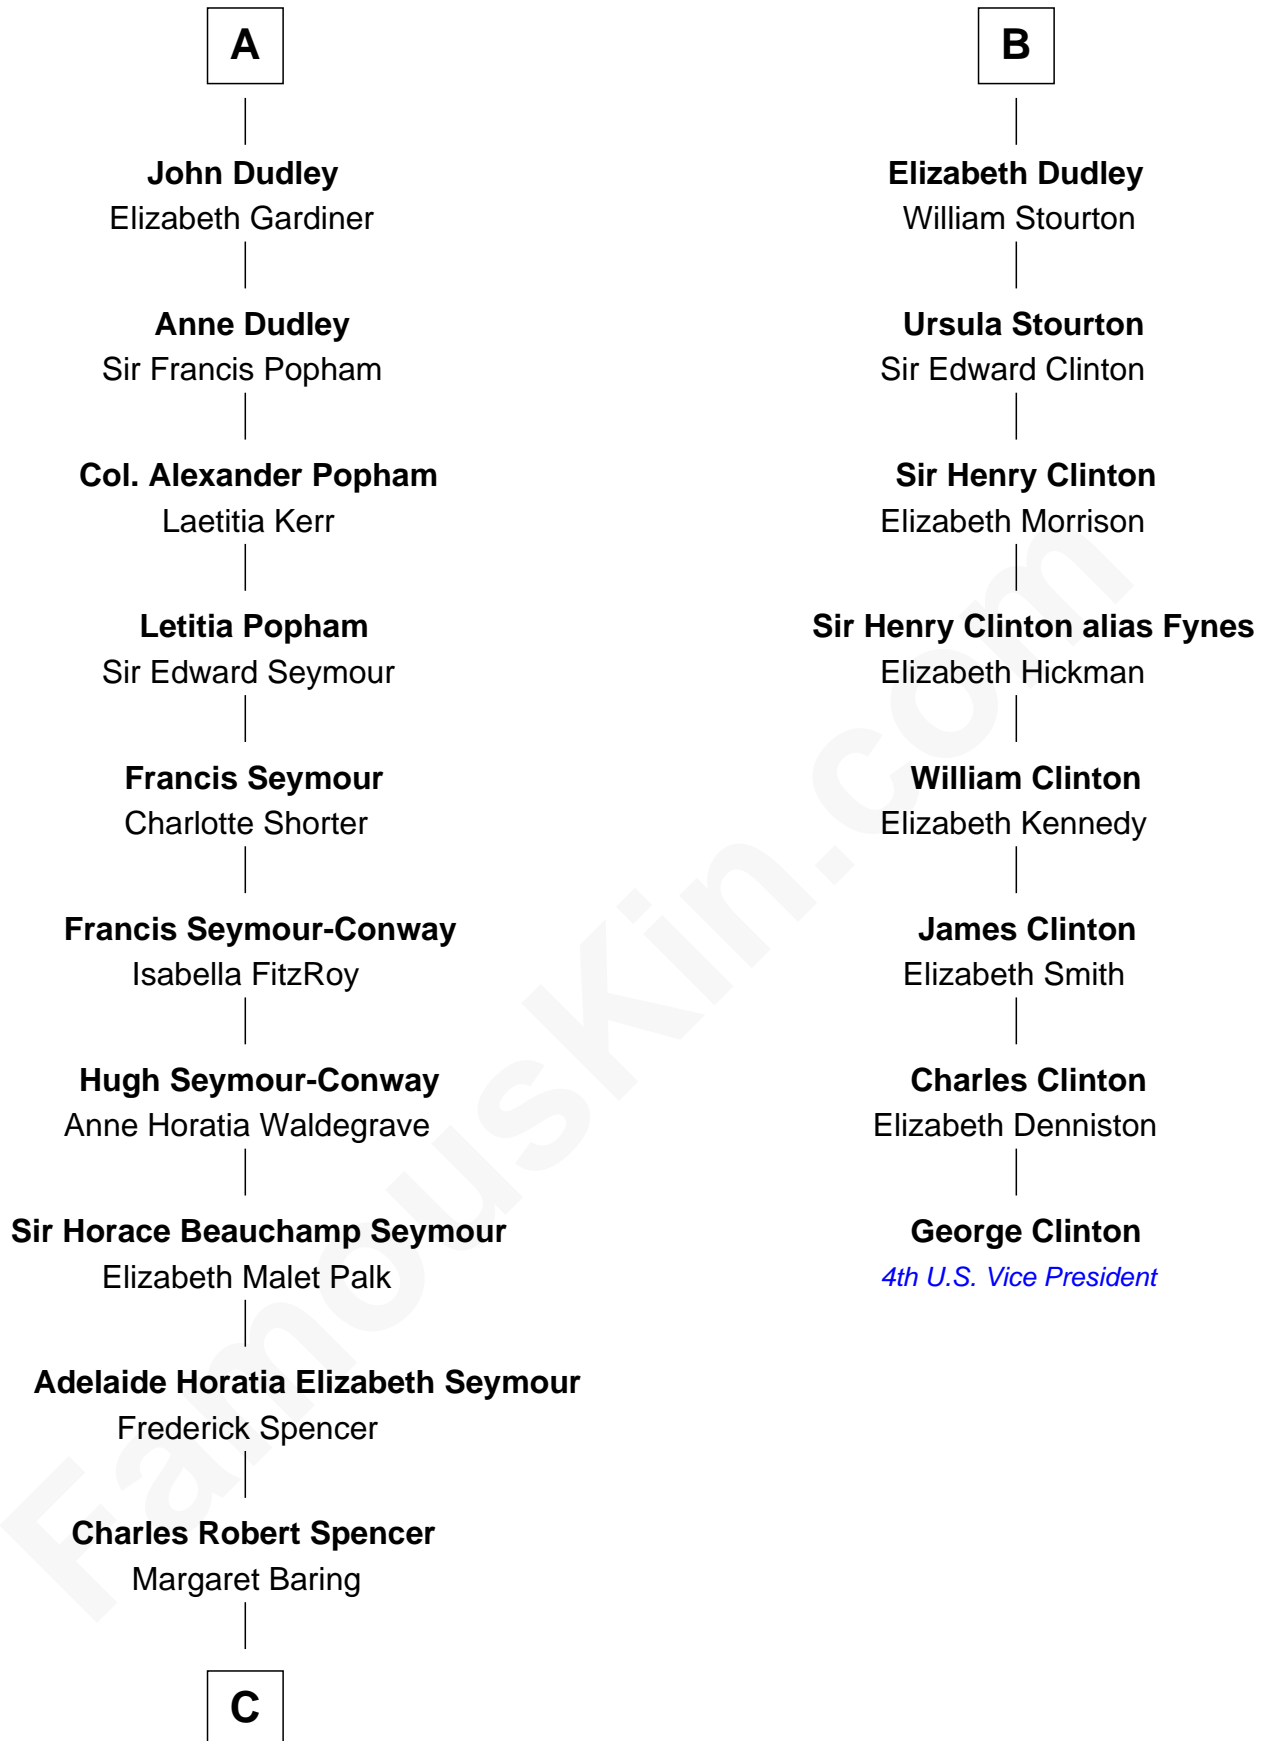

FamousKin.com Relationship Chart of

Prince Harry
Duke of Sussex

14th cousin 6 times removed of

George Clinton
4th U.S. Vice President

Sir William de Cantilupe
Eve de Braiose

C

—
Albert Edward John Spencer

Cynthia Elinor Beatrix Hamilton

—
Edward John Spencer

Frances Ruth Burke Roche

—
Princess Diana Frances Spencer

Charles III, King of the United Kingdom

—
Prince Harry

Duke of Sussex

FamousKin.com