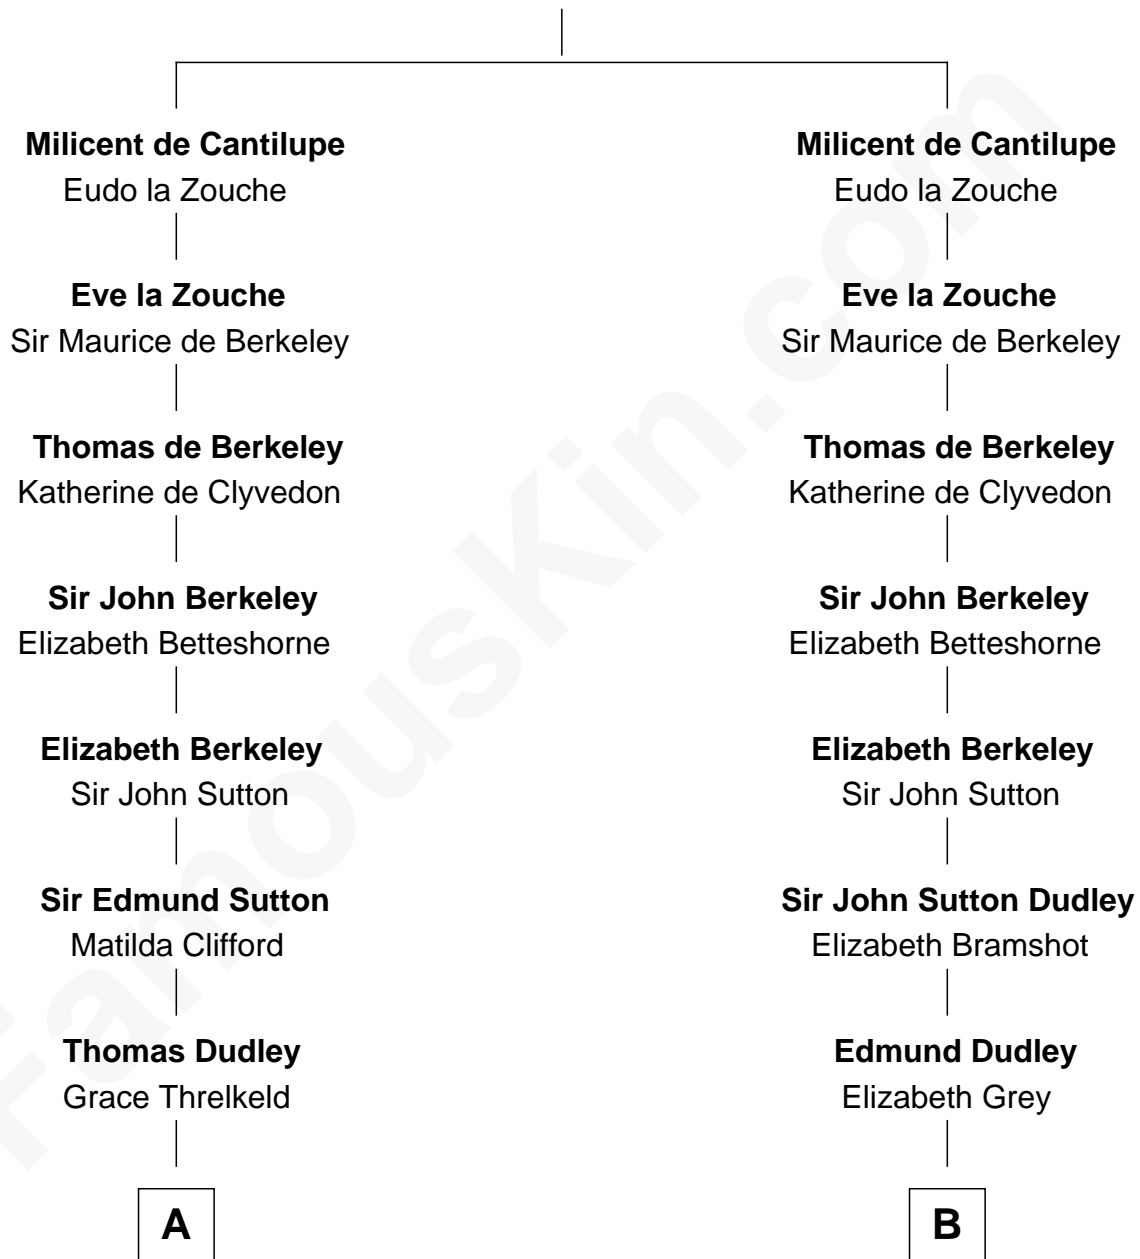

FamousKin.com Relationship Chart of

Prince Harry
Duke of Sussex

14th cousin 6 times removed of

George Clinton
4th U.S. Vice President

Sir William de Cantilupe
Eve de Braiose

C

—
Albert Edward John Spencer

Cynthia Elinor Beatrix Hamilton

—
Edward John Spencer

Frances Ruth Burke Roche

—
Princess Diana Frances Spencer

Charles III, King of the United Kingdom

—
Prince Harry

Duke of Sussex

FamousKin.com