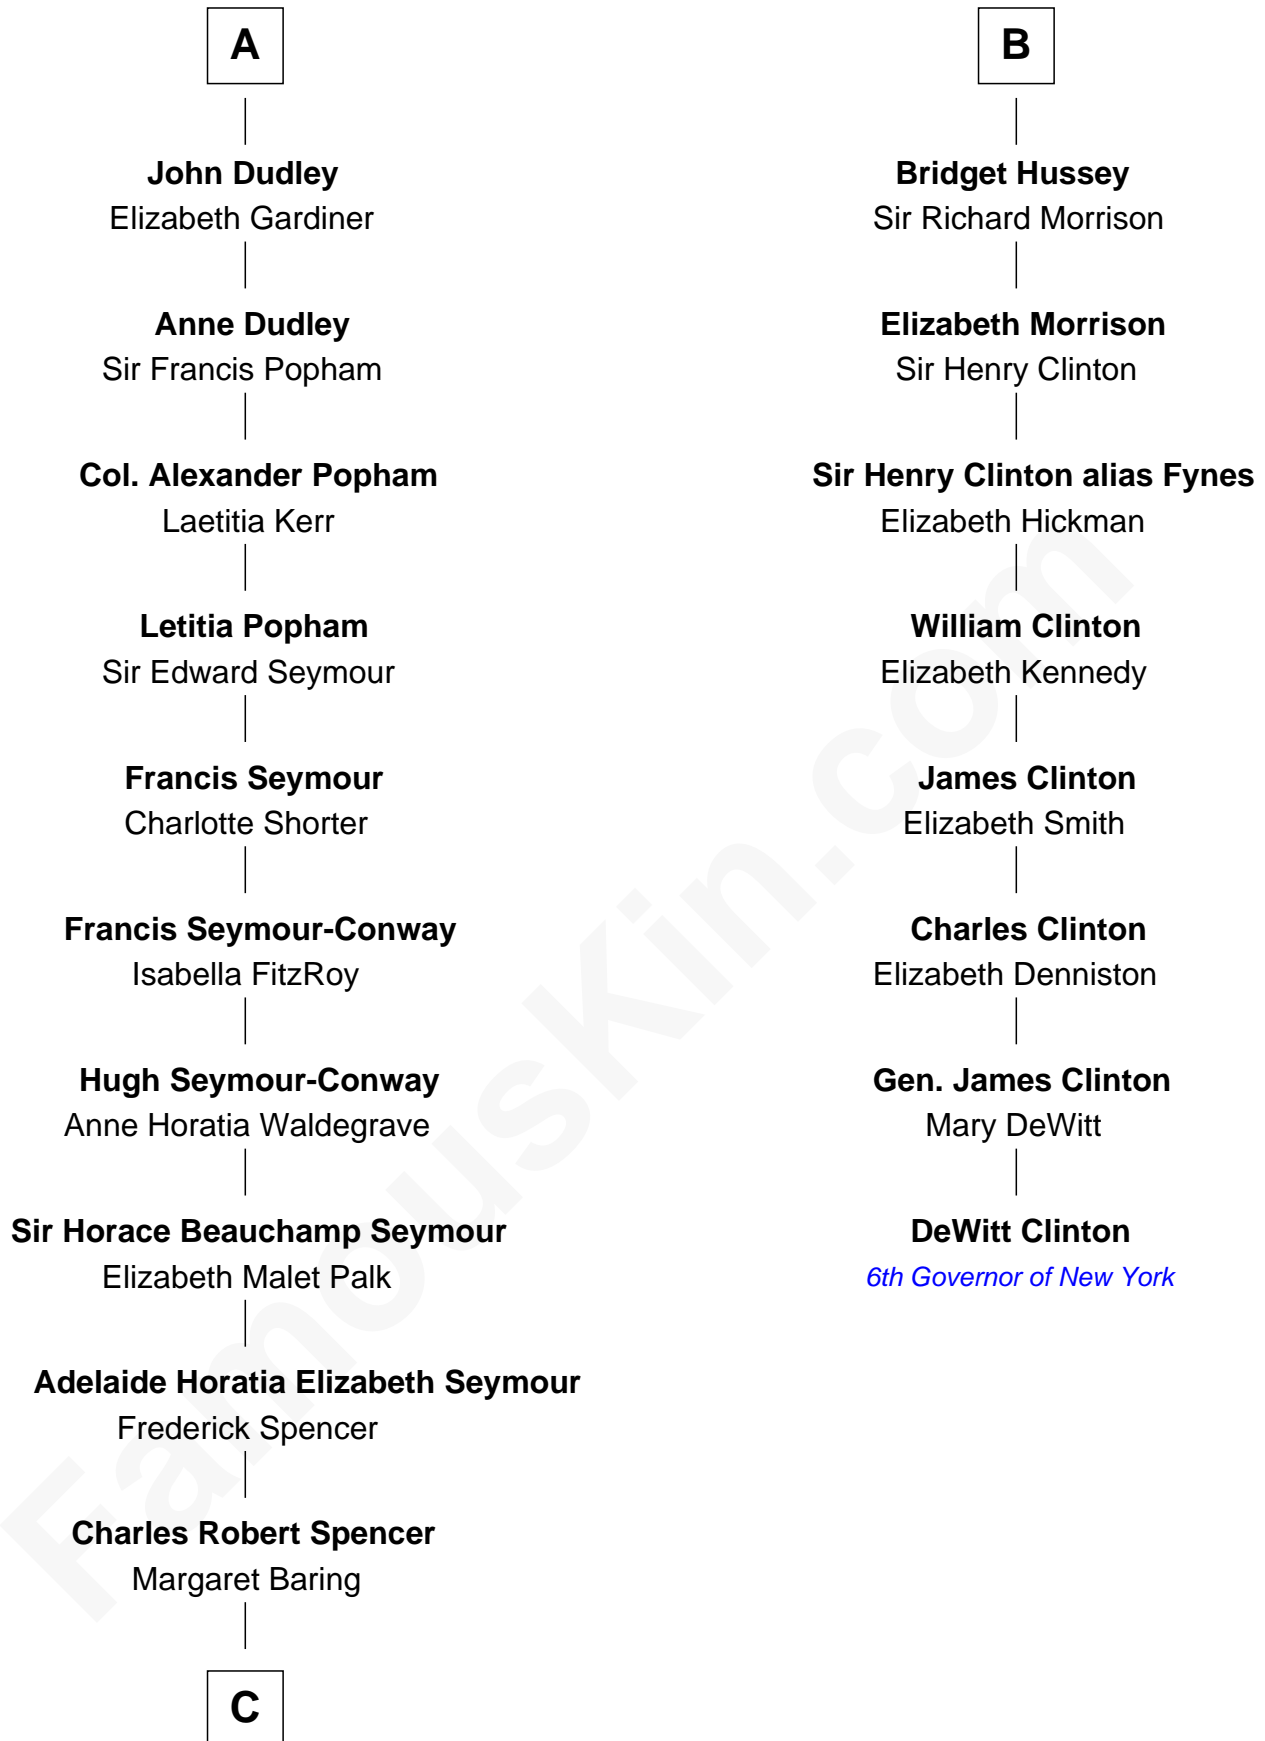

FamousKin.com Relationship Chart of

Prince Harry
Duke of Sussex

14th cousin 6 times removed of

DeWitt Clinton
6th Governor of New York

William de Burgh
Maude of Lancaster

Elizabeth de Burgh
Lionel of Antwerp

Philippa Plantagenet
Edmund Mortimer

Elizabeth Mortimer
Sir Henry Percy

Sir Henry Percy
Eleanor Neville

Katherine Percy
Sir Edmund Grey

George Grey
Catherine Herbert

Anne Grey
Sir John Hussey

B

C