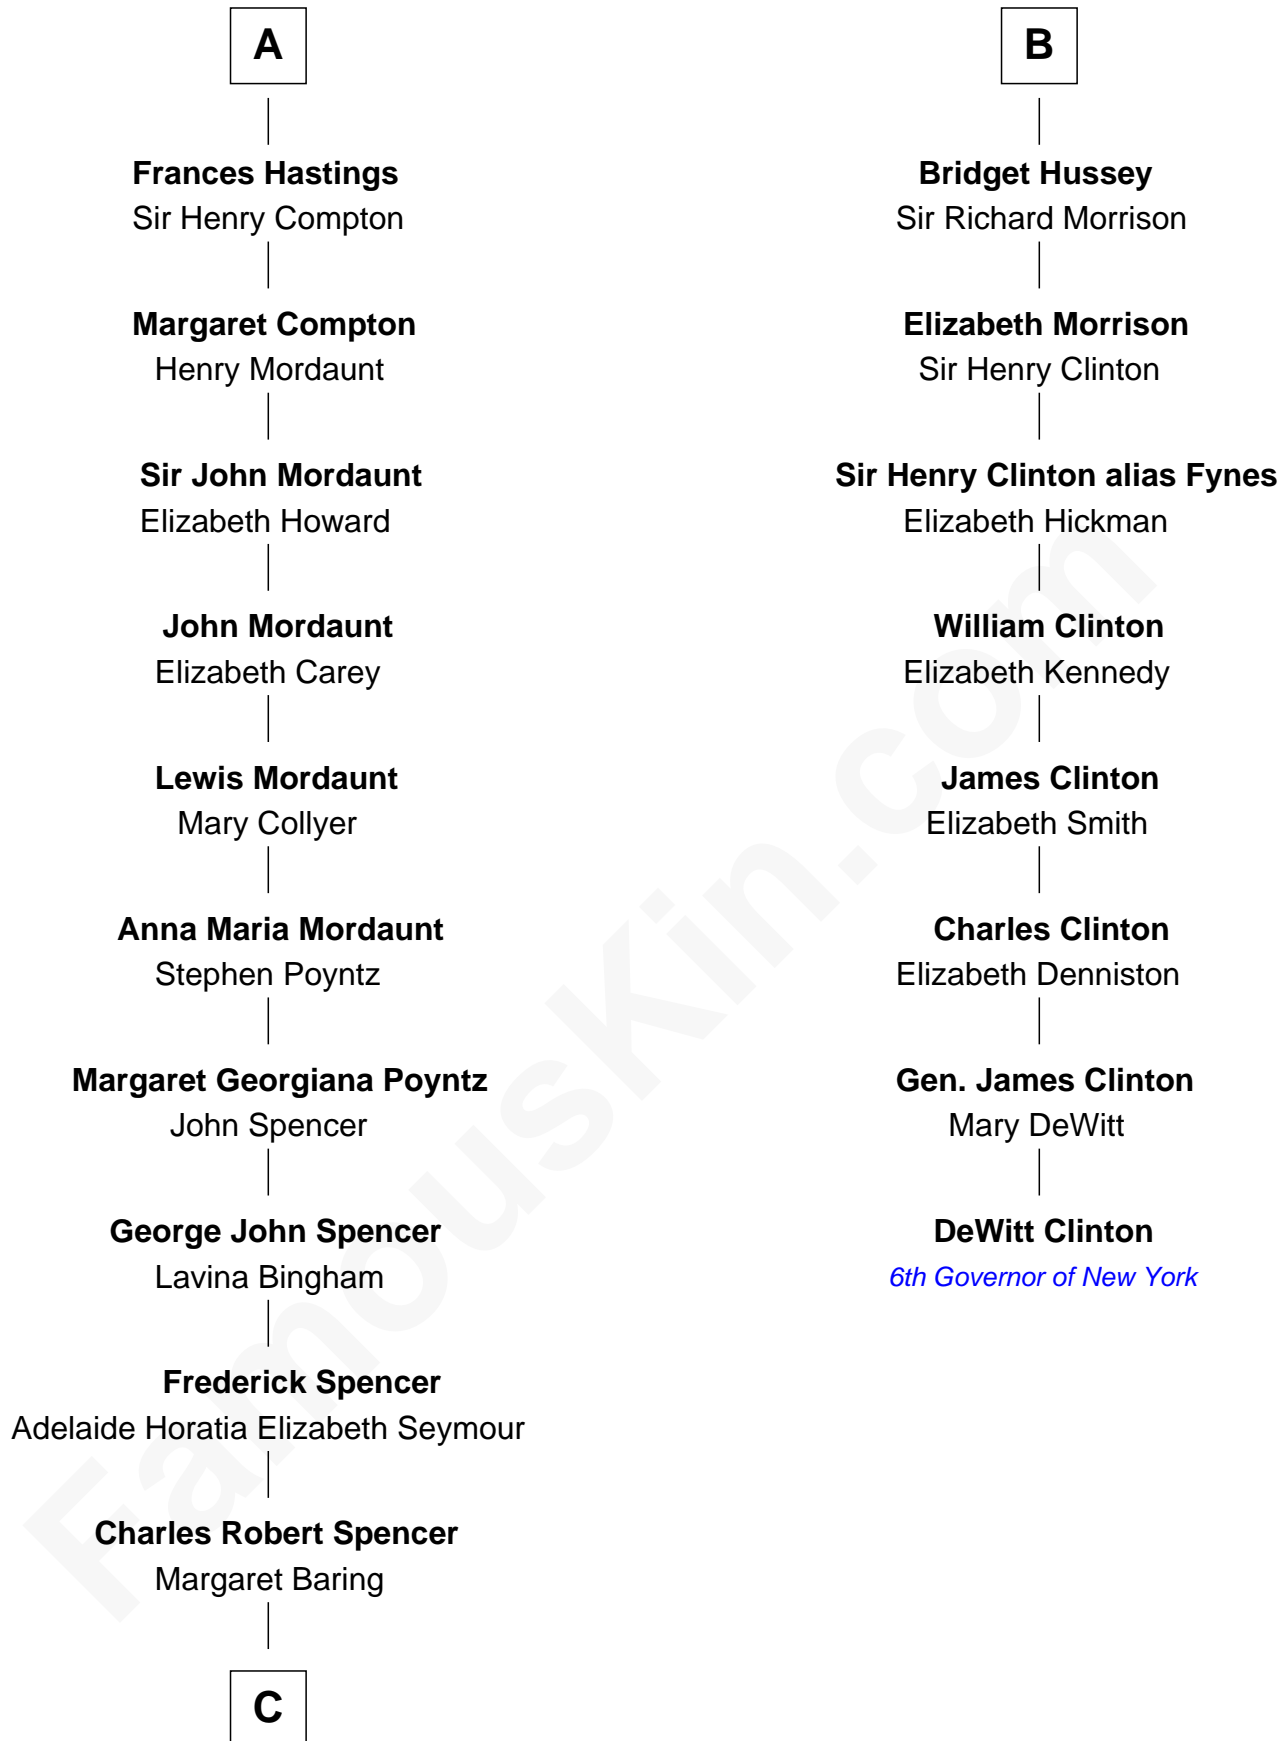

FamousKin.com Relationship Chart of

Prince Harry

Duke of Sussex

14th cousin 6 times removed of

DeWitt Clinton

6th Governor of New York

William III of Hainault

Jeanne of Valois

Philippa of Hainault
Edward III, King of England

John of Gaunt
Katherine Roet

Joan Beaufort
Sir Ralph Neville

Sir Edward Neville
Elizabeth de Beauchamp

Sir George Neville
Margaret Fenne

Jane Neville
Sir Henry Pole

Katherine Pole
Sir Francis Hastings

A

Philippa of Hainault
Edward III, King of England

John of Gaunt
Blanche of Lancaster

Elizabeth of Lancaster
John de Holand

Constance de Holand
Sir John Grey

Sir Edmund Grey
Katherine Percy

George Grey
Catherine Herbert

Anne Grey
Sir John Hussey

B

C

—
Albert Edward John Spencer

Cynthia Elinor Beatrix Hamilton

—
Edward John Spencer

Frances Ruth Burke Roche