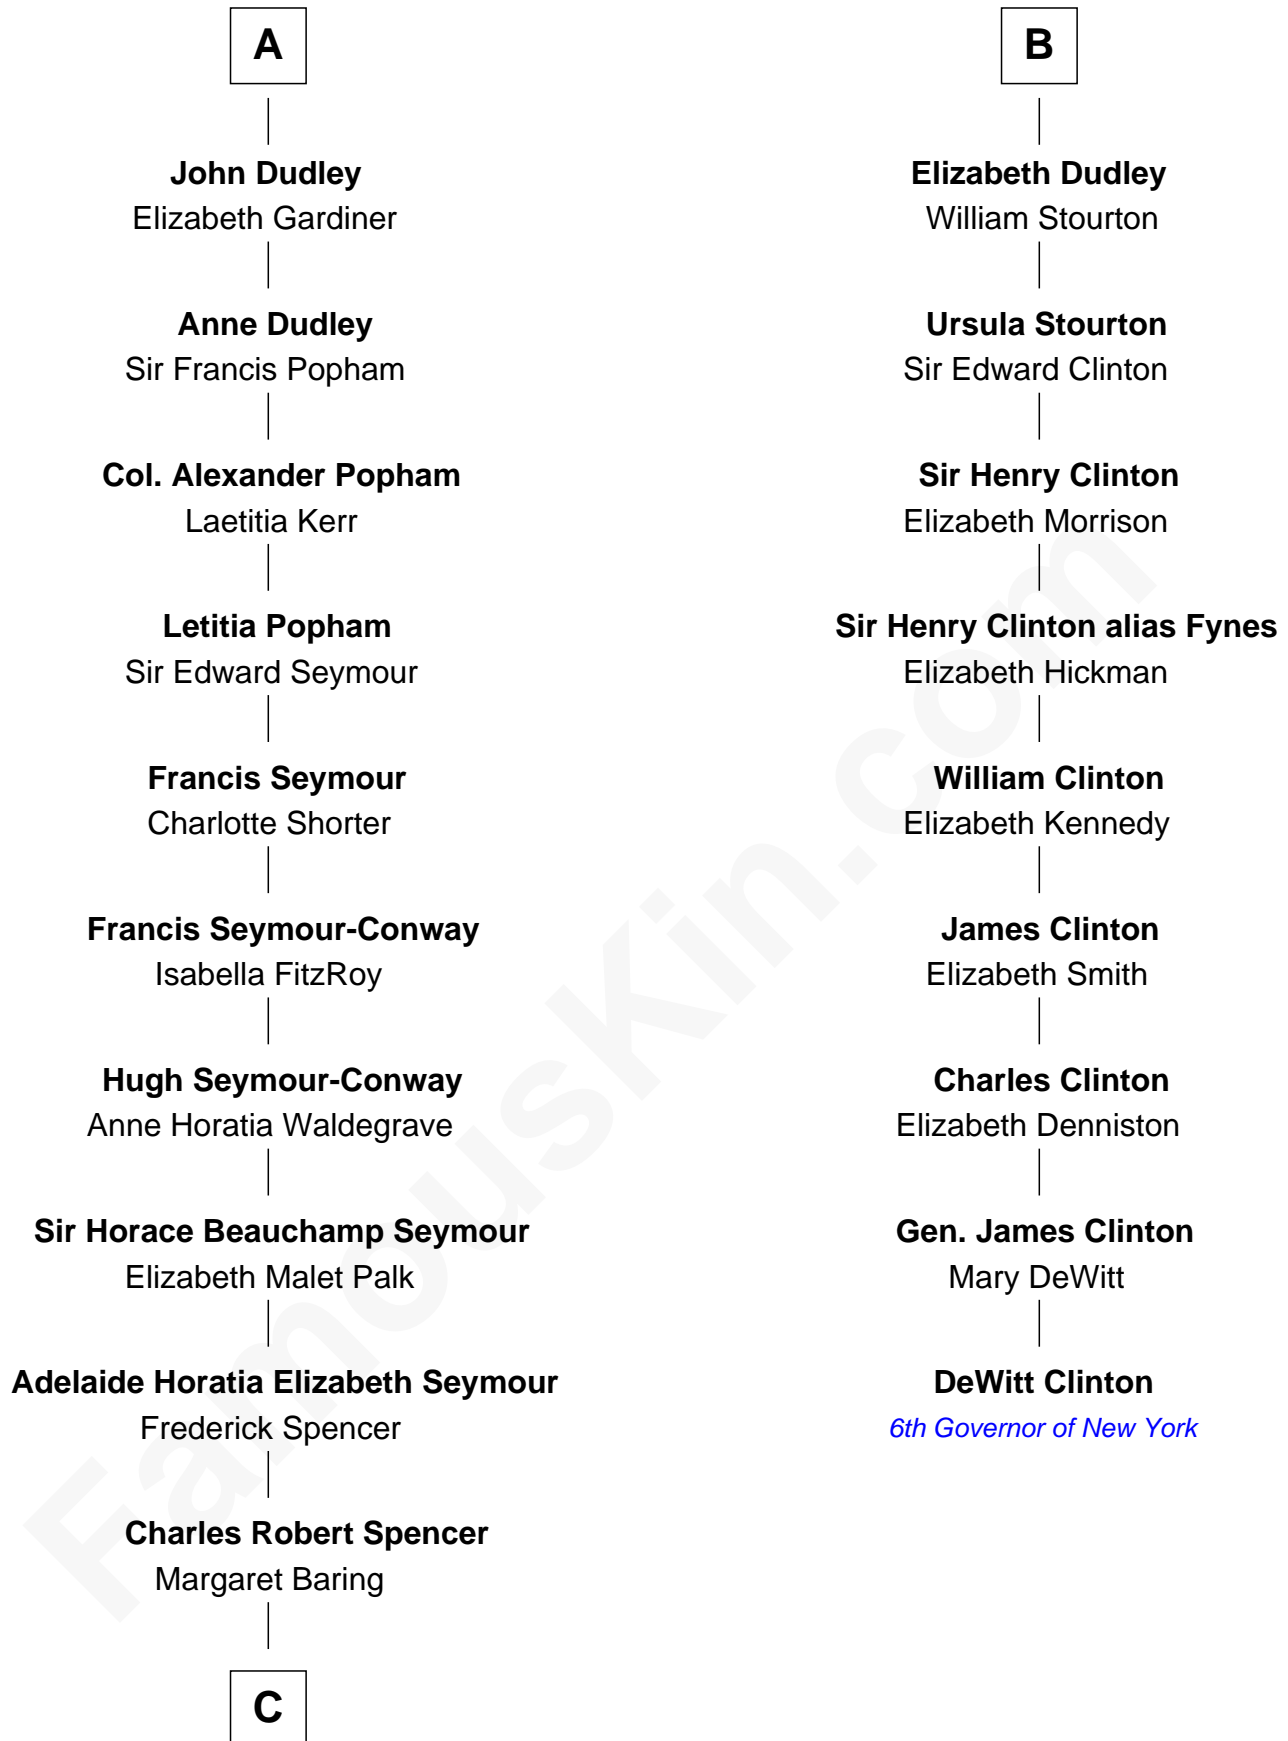

# FamousKin.com Relationship Chart of

**Prince Harry**

*Duke of Sussex*

15th cousin 5 times removed of

**DeWitt Clinton**

*6th Governor of New York*

**Sir Maurice de Berkeley**

Isabel de Dover

Joan de Ferrers

**Sir Maurice de Berkeley**

Eve la Zouche

**Thomas de Berkeley**

Katherine de Clyvedon

**Sir John Berkeley**

Elizabeth Betteshorne

**Elizabeth Berkeley**

Sir John Sutton

**Sir John Sutton Dudley**

Elizabeth Bramshot

**Edmund Dudley**

Elizabeth Grey

**B**

**C**

—  
**Albert Edward John Spencer**

Cynthia Elinor Beatrix Hamilton

—  
**Edward John Spencer**

Frances Ruth Burke Roche

—  
**Princess Diana Frances Spencer**

Charles III, King of the United Kingdom

—  
**Prince Harry**

*Duke of Sussex*

FamousKin.com