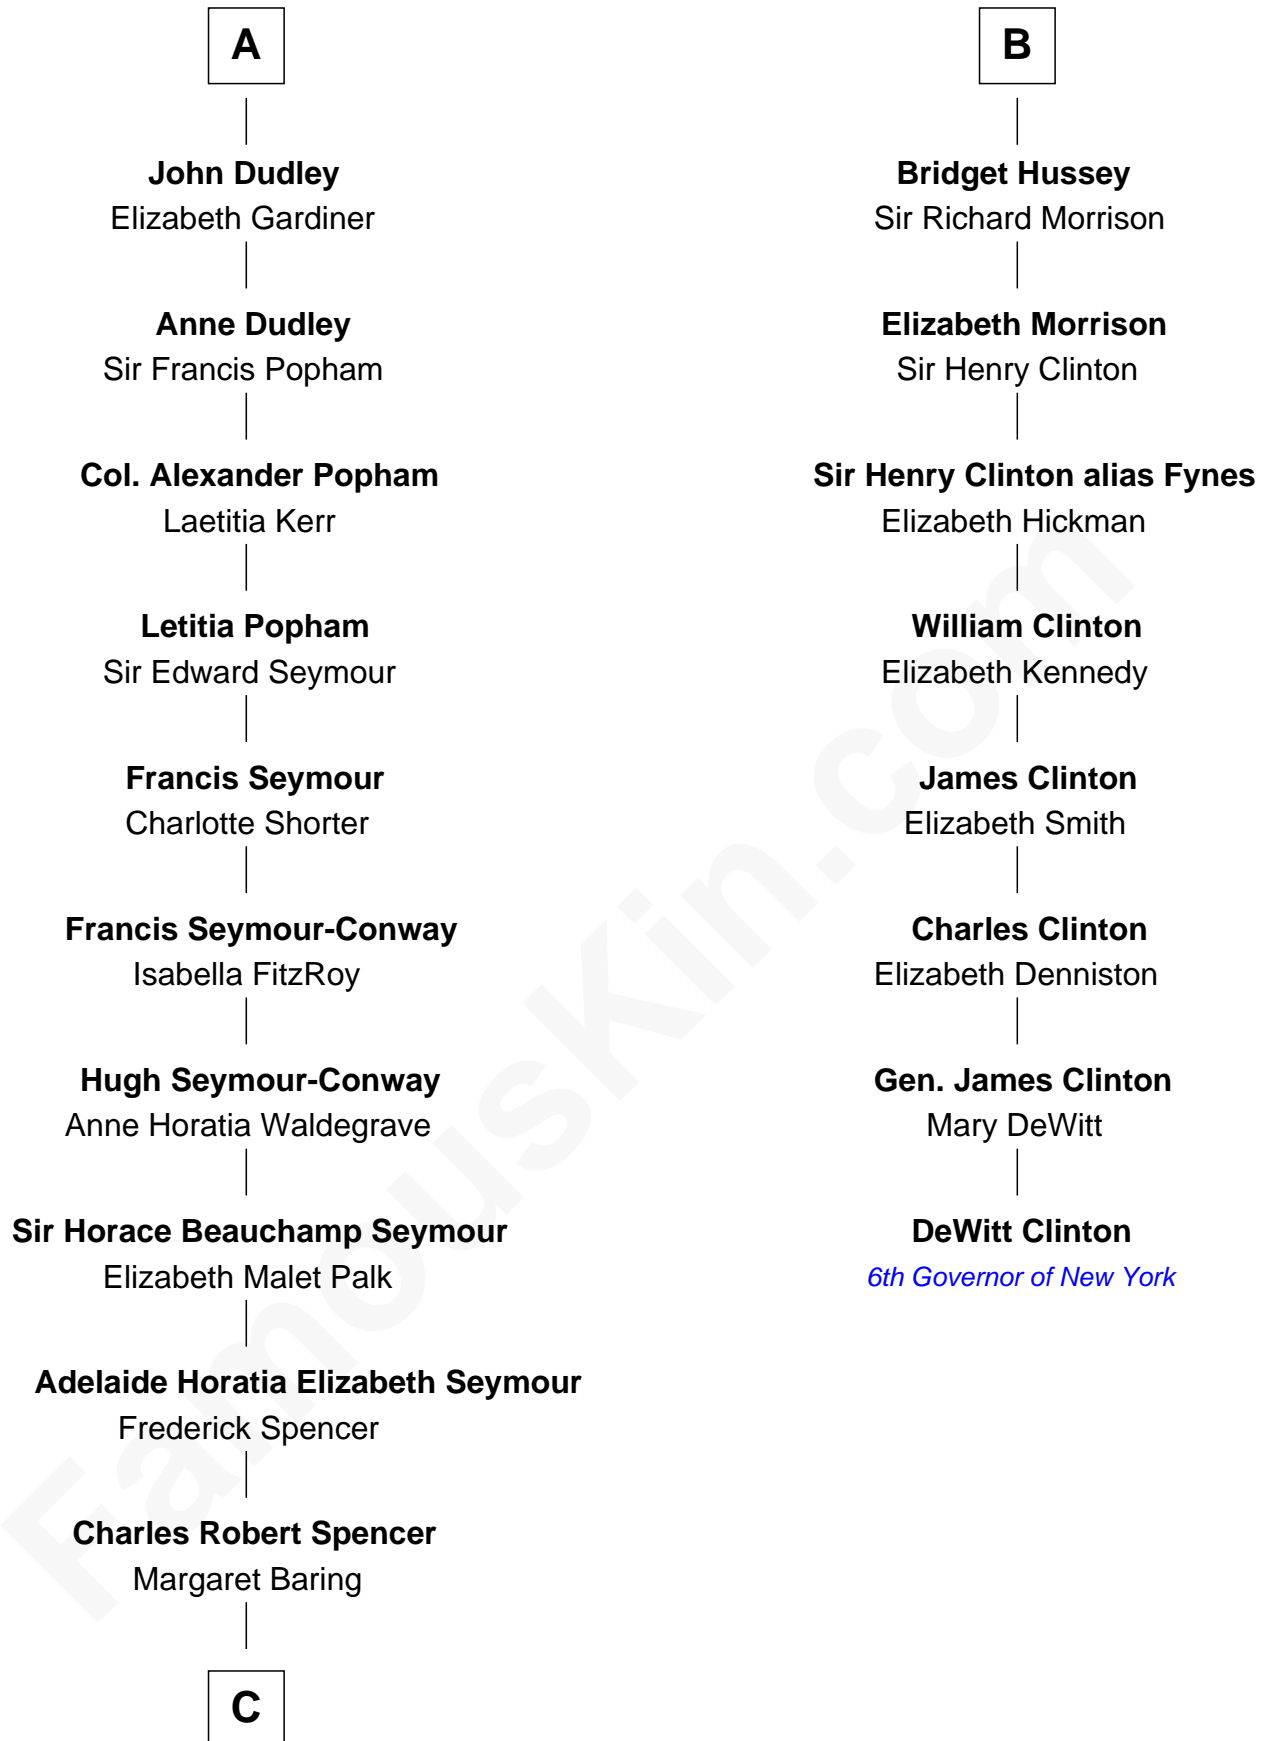

# FamousKin.com Relationship Chart of

**Prince Harry**  
*Duke of Sussex*

14th cousin 6 times removed of

**DeWitt Clinton**  
*6th Governor of New York*

**C**

—  
**Albert Edward John Spencer**

Cynthia Elinor Beatrix Hamilton

—  
**Edward John Spencer**

Frances Ruth Burke Roche

—  
**Princess Diana Frances Spencer**

Charles III, King of the United Kingdom

—  
**Prince Harry**

*Duke of Sussex*

FamousKin.com