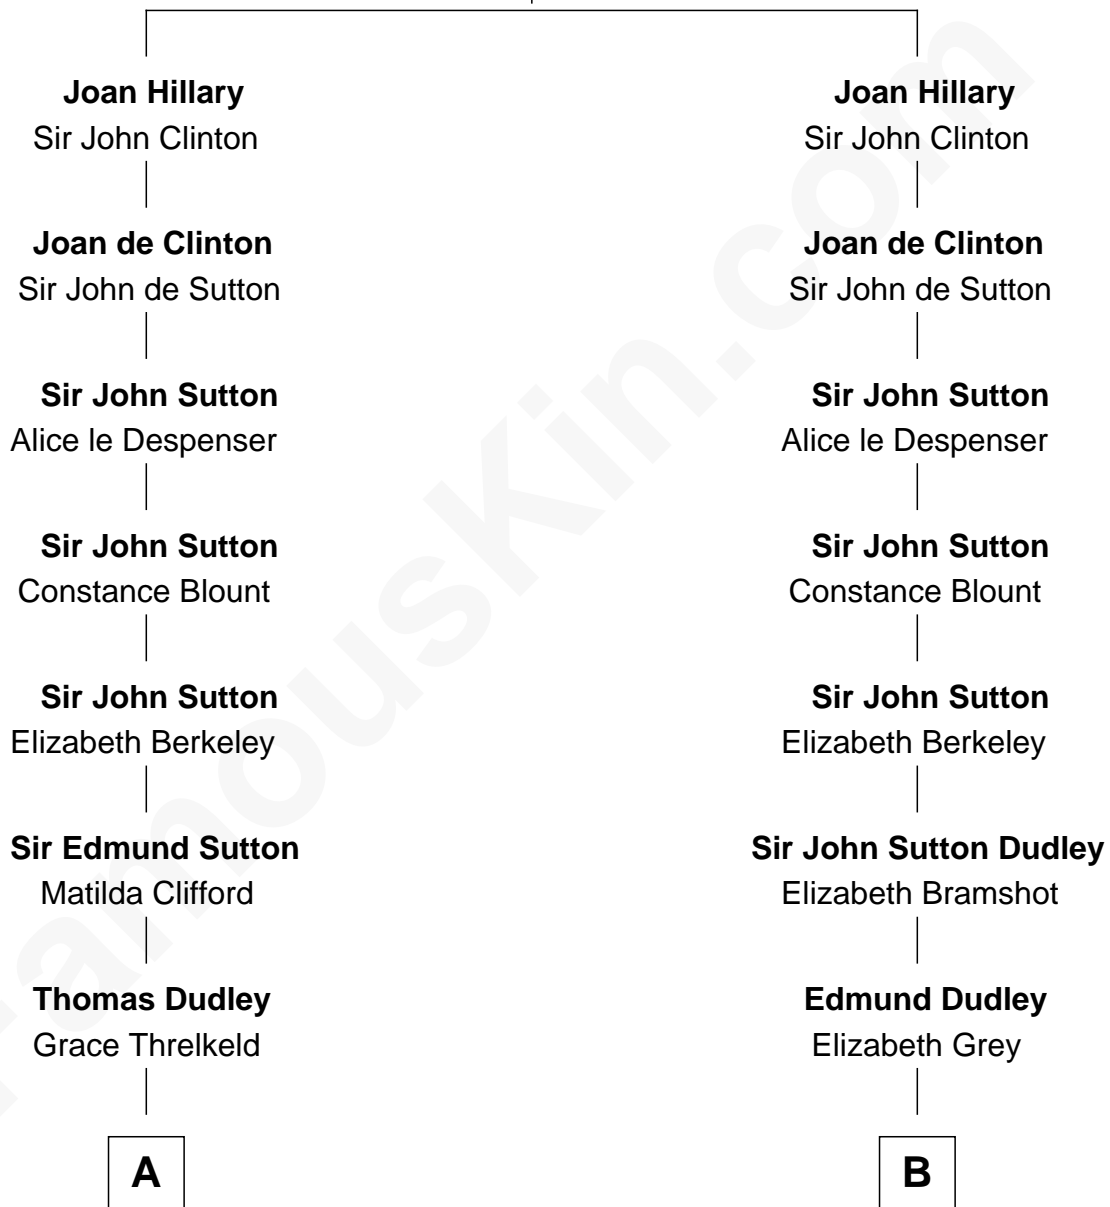

FamousKin.com Relationship Chart of

Prince Harry

Duke of Sussex

15th cousin 5 times removed of

DeWitt Clinton

6th Governor of New York

Sir Roger Hillary

Katherine Sutton

C

—
Albert Edward John Spencer

Cynthia Elinor Beatrix Hamilton

—
Edward John Spencer

Frances Ruth Burke Roche

—
Princess Diana Frances Spencer

Charles III, King of the United Kingdom

—
Prince Harry