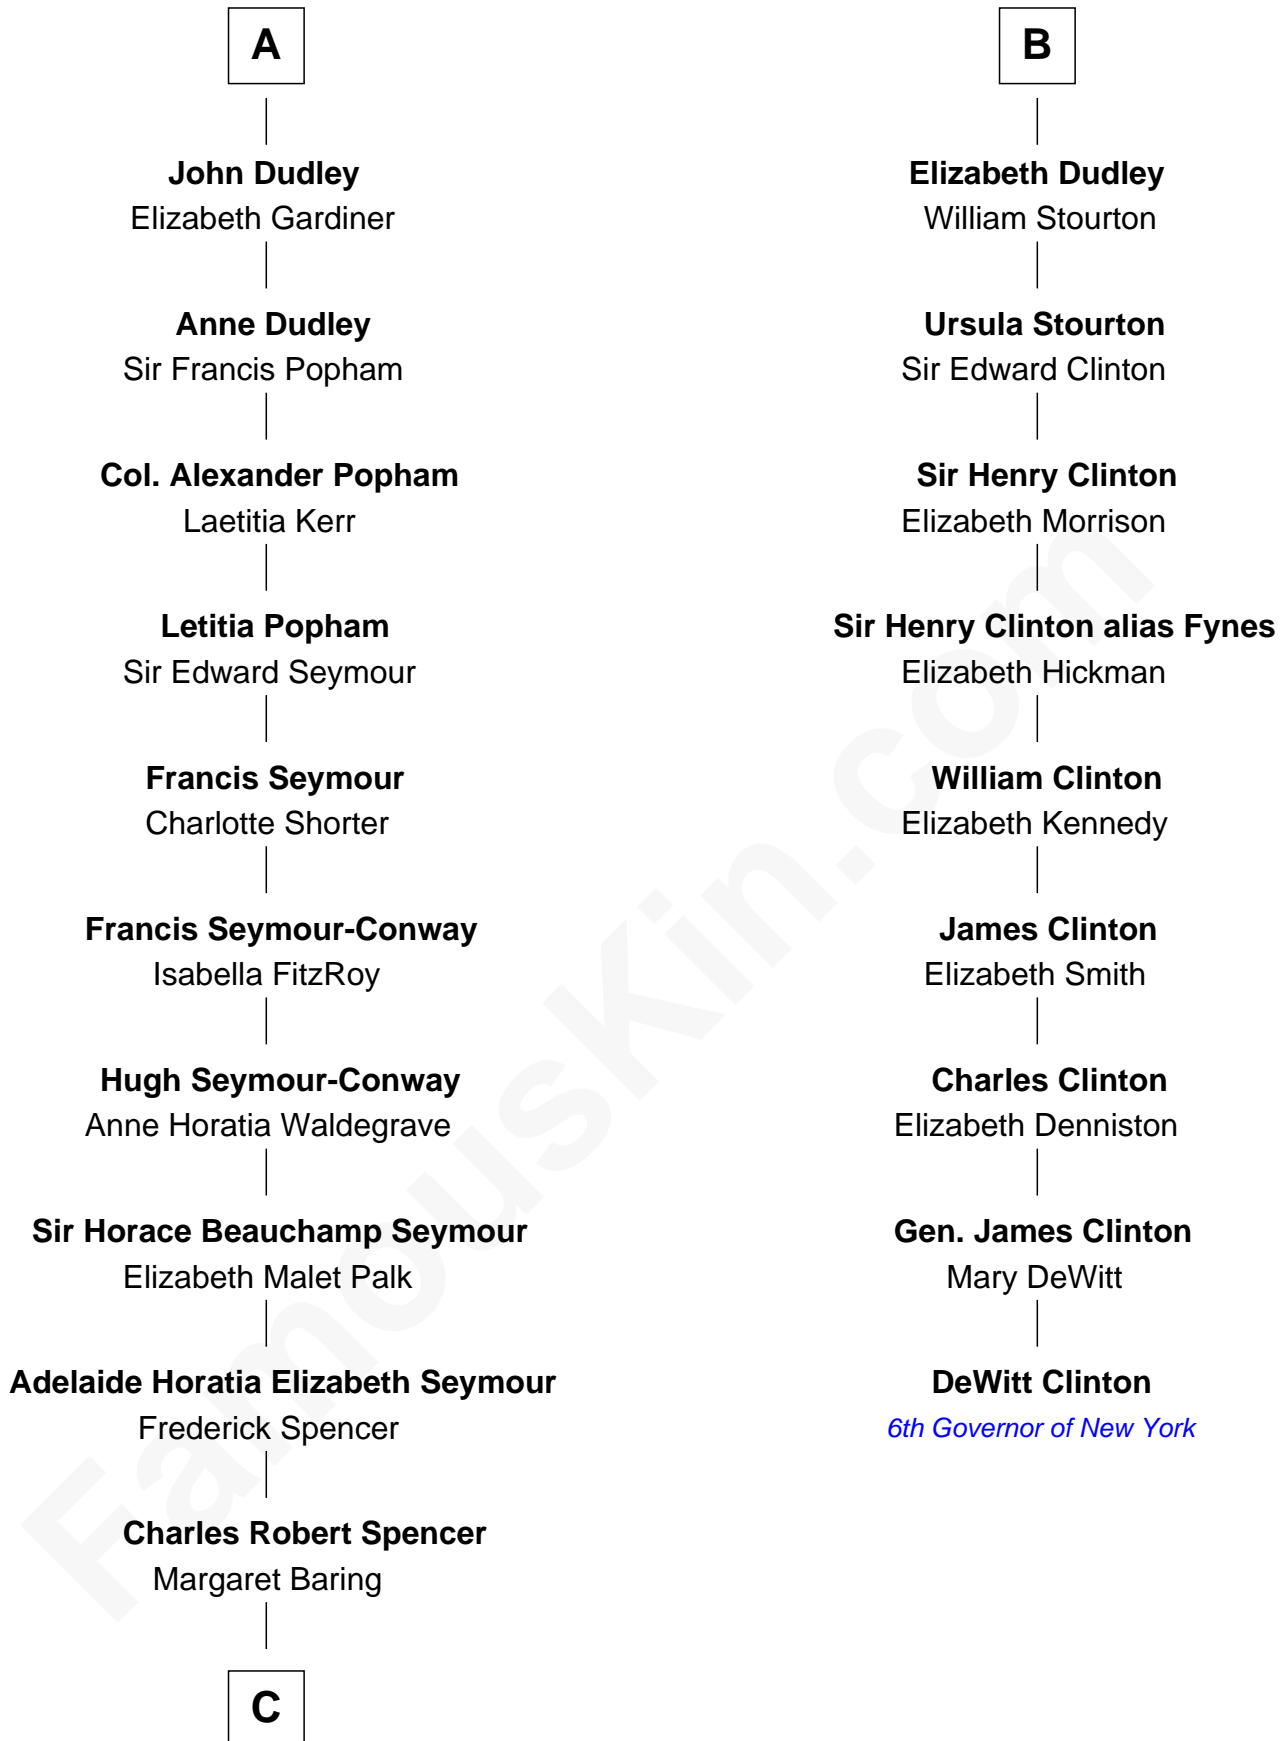

FamousKin.com Relationship Chart of

Prince Harry

Duke of Sussex

15th cousin 5 times removed of

DeWitt Clinton

6th Governor of New York

Sir Roger Hillary

Katherine Sutton

C

—
Albert Edward John Spencer

Cynthia Elinor Beatrix Hamilton

—
Edward John Spencer

Frances Ruth Burke Roche

—
Princess Diana Frances Spencer

Charles III, King of the United Kingdom

—
Prince Harry