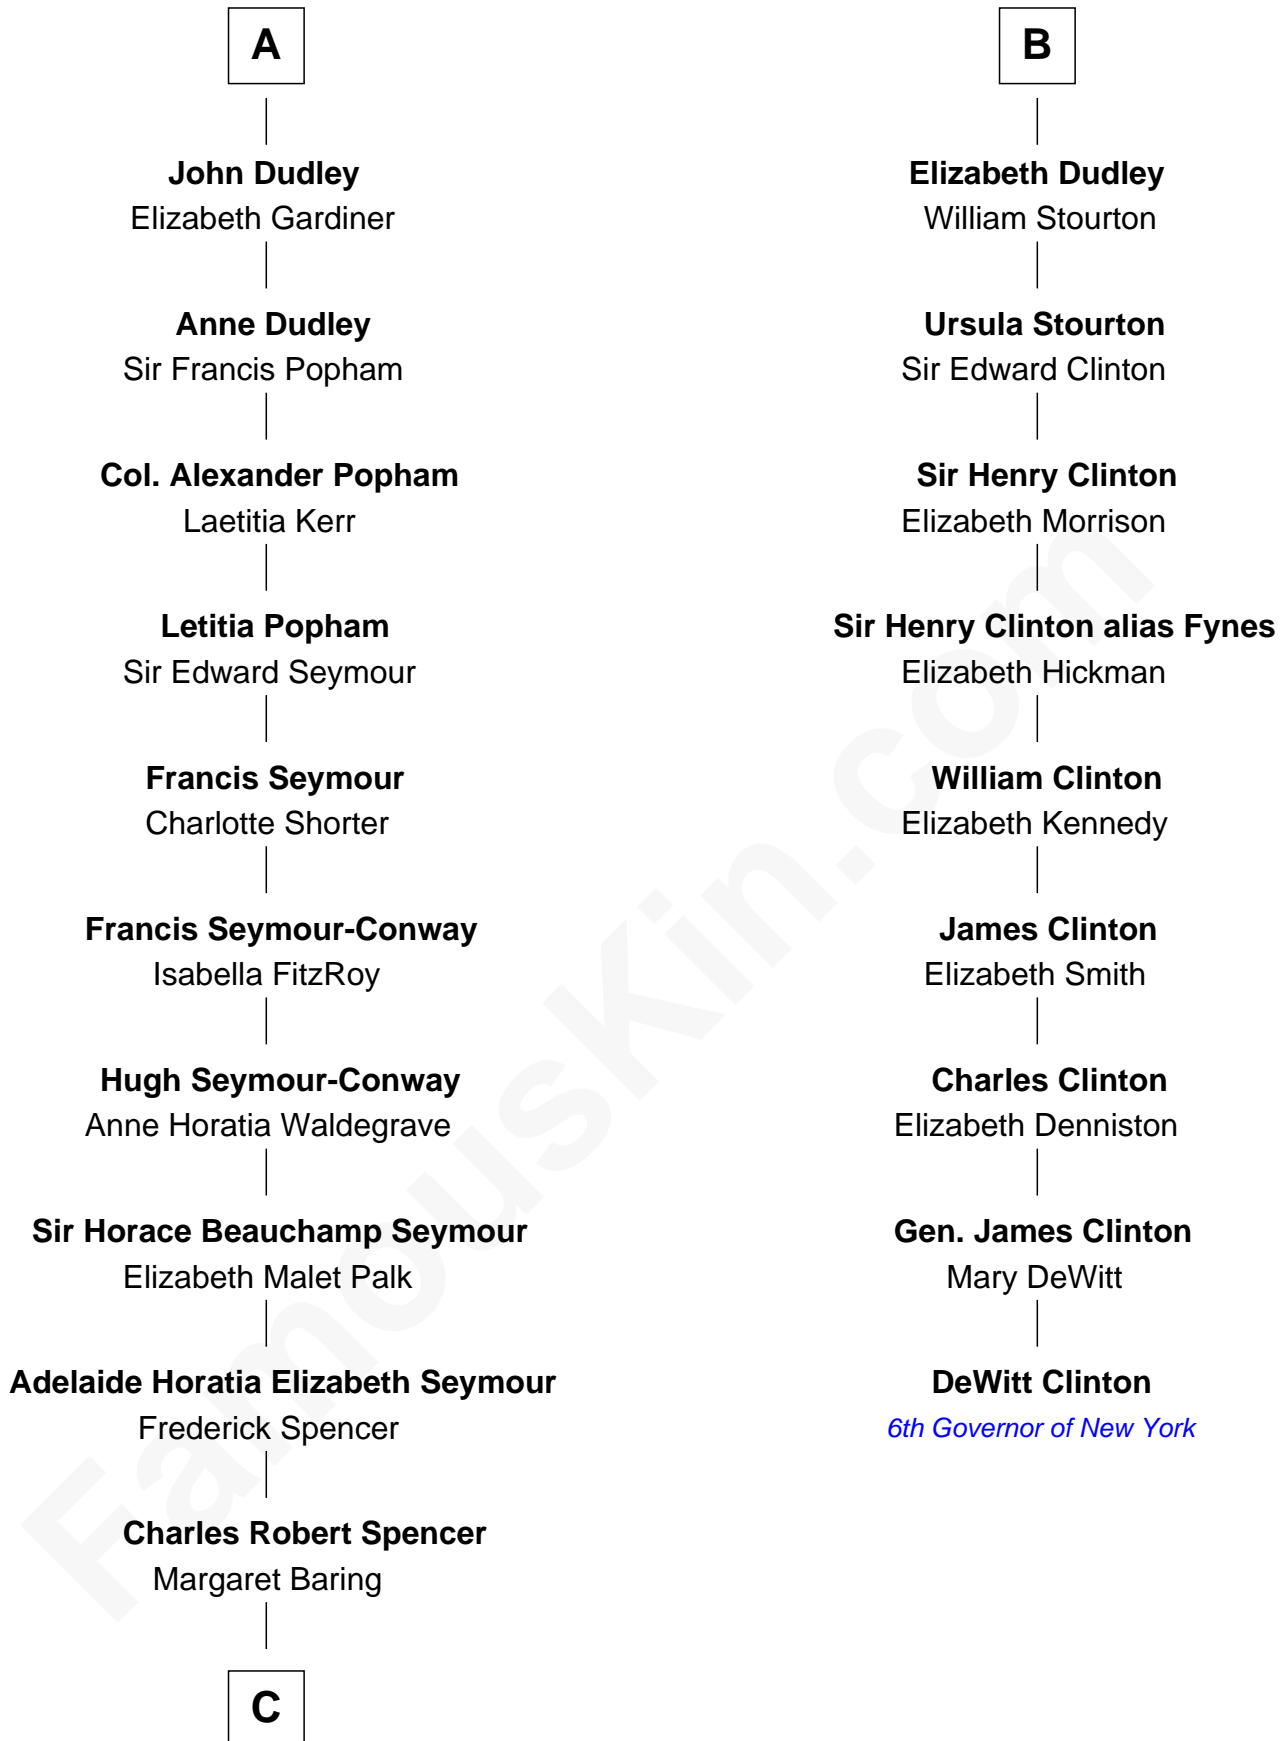

FamousKin.com Relationship Chart of

Prince Harry
Duke of Sussex

15th cousin 5 times removed of

DeWitt Clinton
6th Governor of New York

Sir John de Sutton
Margaret de Somery

Sir John de Sutton
Isabel de Cherleton

Sir John de Sutton
Joan de Clinton

Sir John Sutton
Alice le Despenser

Sir John Sutton
Constance Blount

Sir John Sutton
Elizabeth Berkeley

Sir Edmund Sutton
Matilda Clifford

Thomas Dudley
Grace Threlkeld

A

Sir John de Sutton
Isabel de Cherleton

Sir John de Sutton
Joan de Clinton

Sir John Sutton
Alice le Despenser

Sir John Sutton
Constance Blount

Sir John Sutton
Elizabeth Berkeley

Sir John Sutton Dudley
Elizabeth Bramshot

Edmund Dudley
Elizabeth Grey

B

C

—
Albert Edward John Spencer

Cynthia Elinor Beatrix Hamilton

—
Edward John Spencer

Frances Ruth Burke Roche

—
Princess Diana Frances Spencer

Charles III, King of the United Kingdom