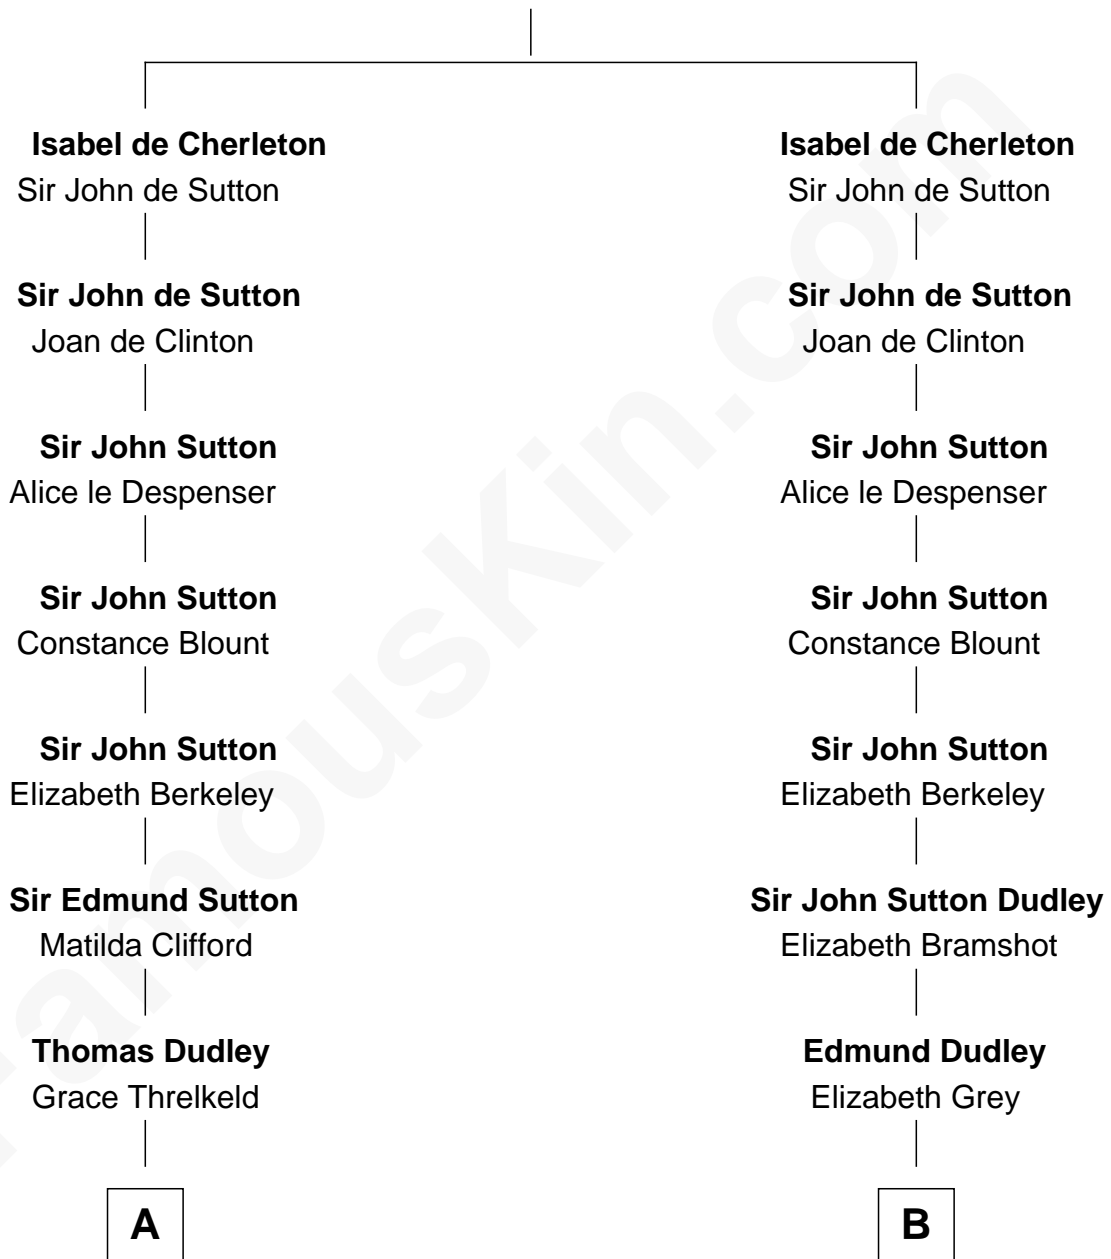

FamousKin.com Relationship Chart of

Prince Harry
Duke of Sussex

15th cousin 5 times removed of

DeWitt Clinton

6th Governor of New York

Sir John de Cherleton

C

—
Albert Edward John Spencer

Cynthia Elinor Beatrix Hamilton

—
Edward John Spencer

Frances Ruth Burke Roche

—
Princess Diana Frances Spencer

Charles III, King of the United Kingdom

—
Prince Harry

Duke of Sussex

FamousKin.com