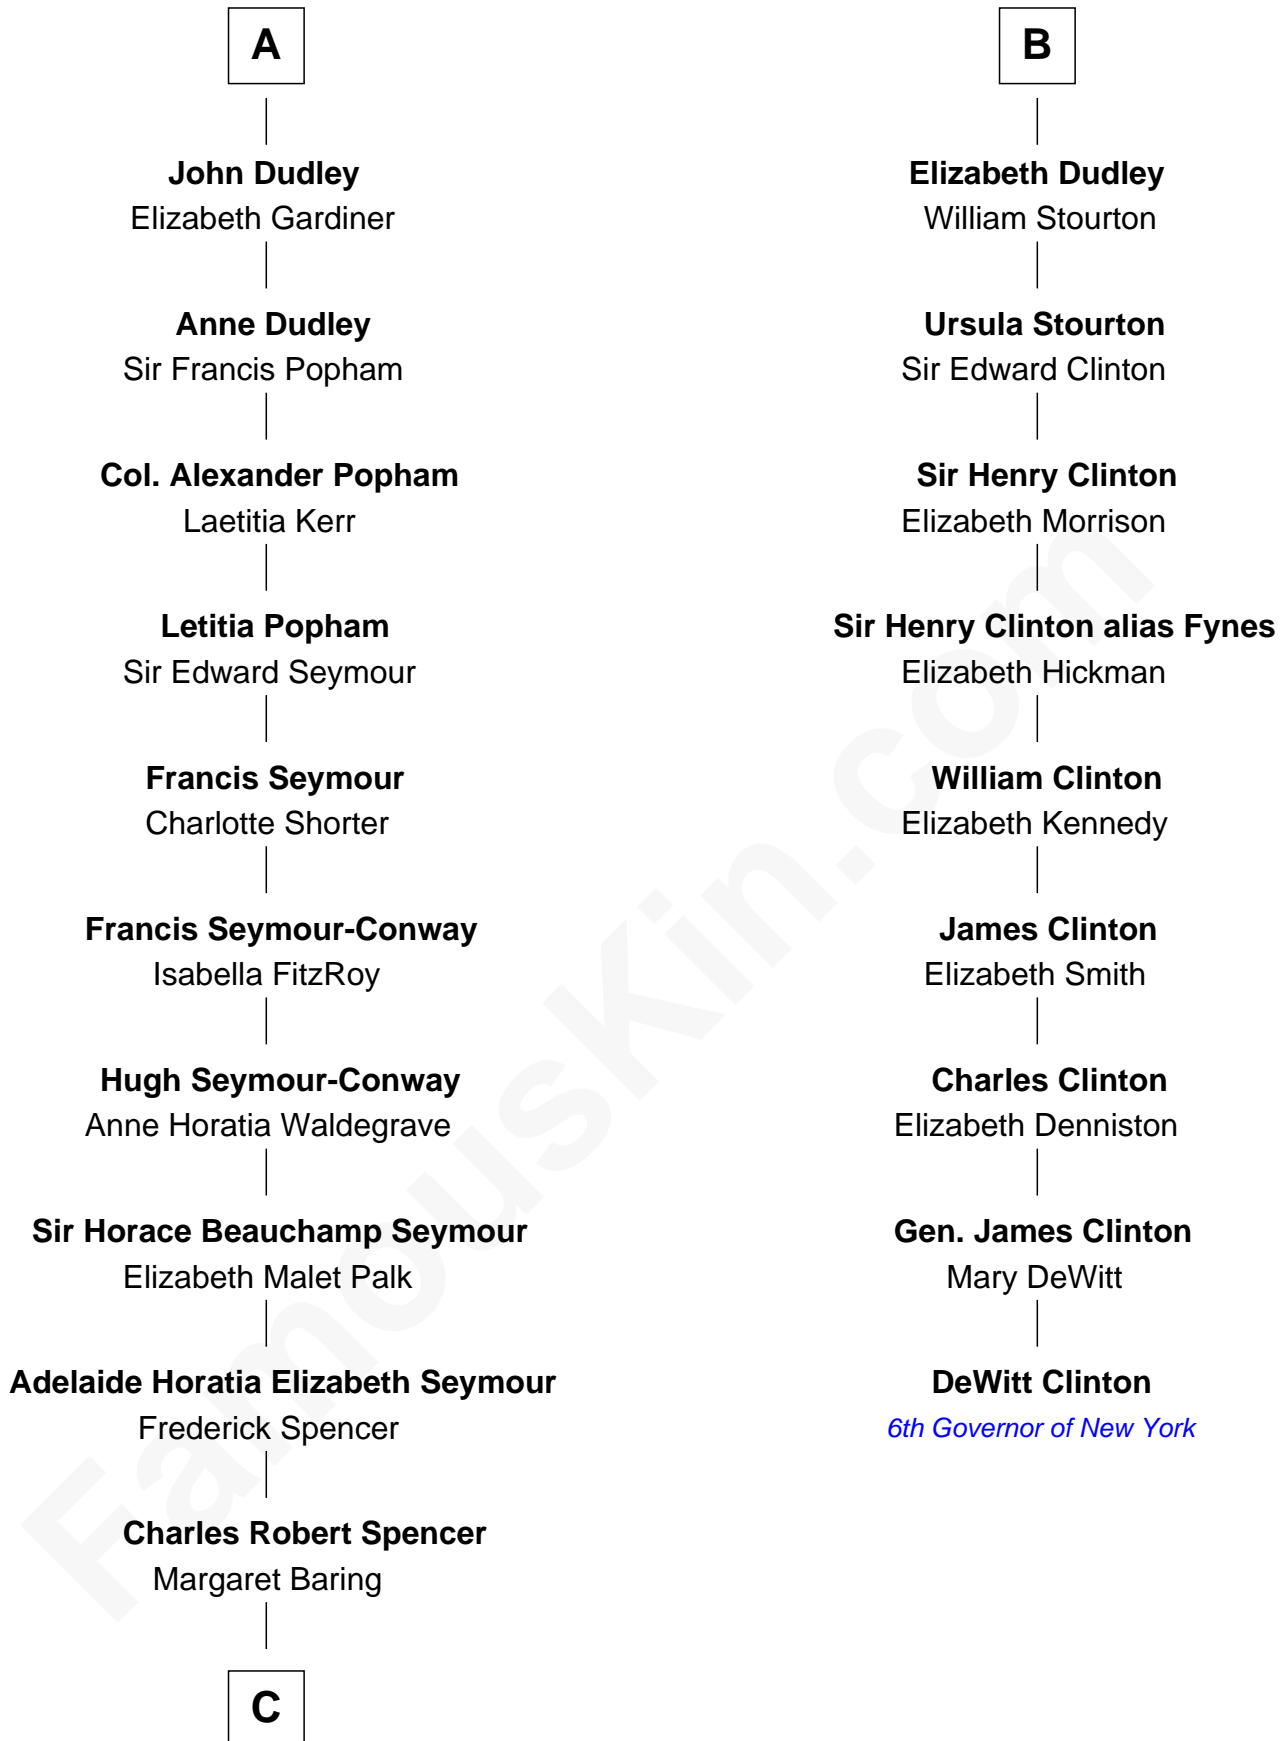

FamousKin.com Relationship Chart of

Prince Harry
Duke of Sussex

15th cousin 5 times removed of

DeWitt Clinton

6th Governor of New York

Sir John de Cherleton

C

—
Albert Edward John Spencer

Cynthia Elinor Beatrix Hamilton

—
Edward John Spencer

Frances Ruth Burke Roche

—
Princess Diana Frances Spencer

Charles III, King of the United Kingdom

—
Prince Harry

Duke of Sussex

FamousKin.com