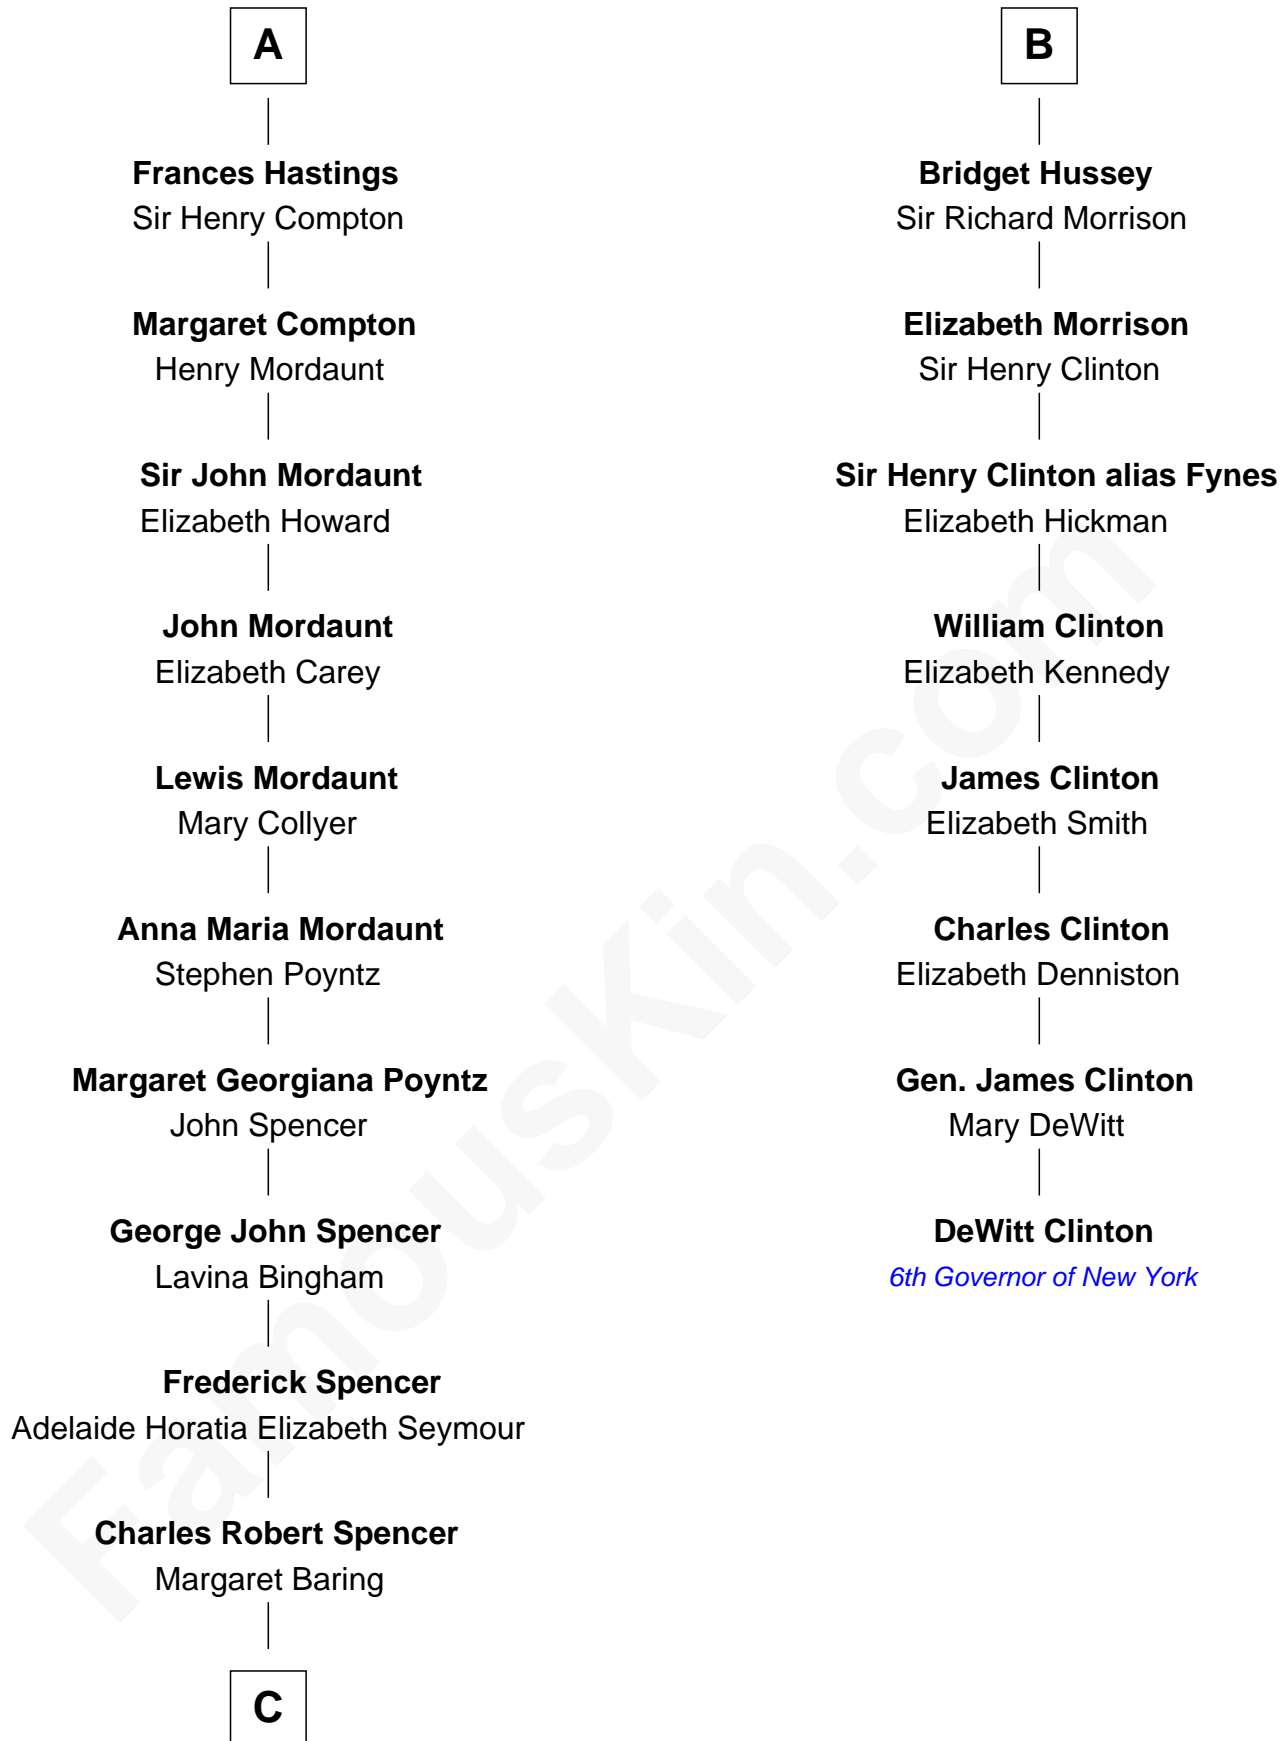

FamousKin.com Relationship Chart of

Prince Harry
Duke of Sussex

14th cousin 6 times removed of

DeWitt Clinton
6th Governor of New York

C

—
Albert Edward John Spencer

Cynthia Elinor Beatrix Hamilton

—
Edward John Spencer

Frances Ruth Burke Roche

—
Princess Diana Frances Spencer

Charles III, King of the United Kingdom

—
Prince Harry

Duke of Sussex

FamousKin.com