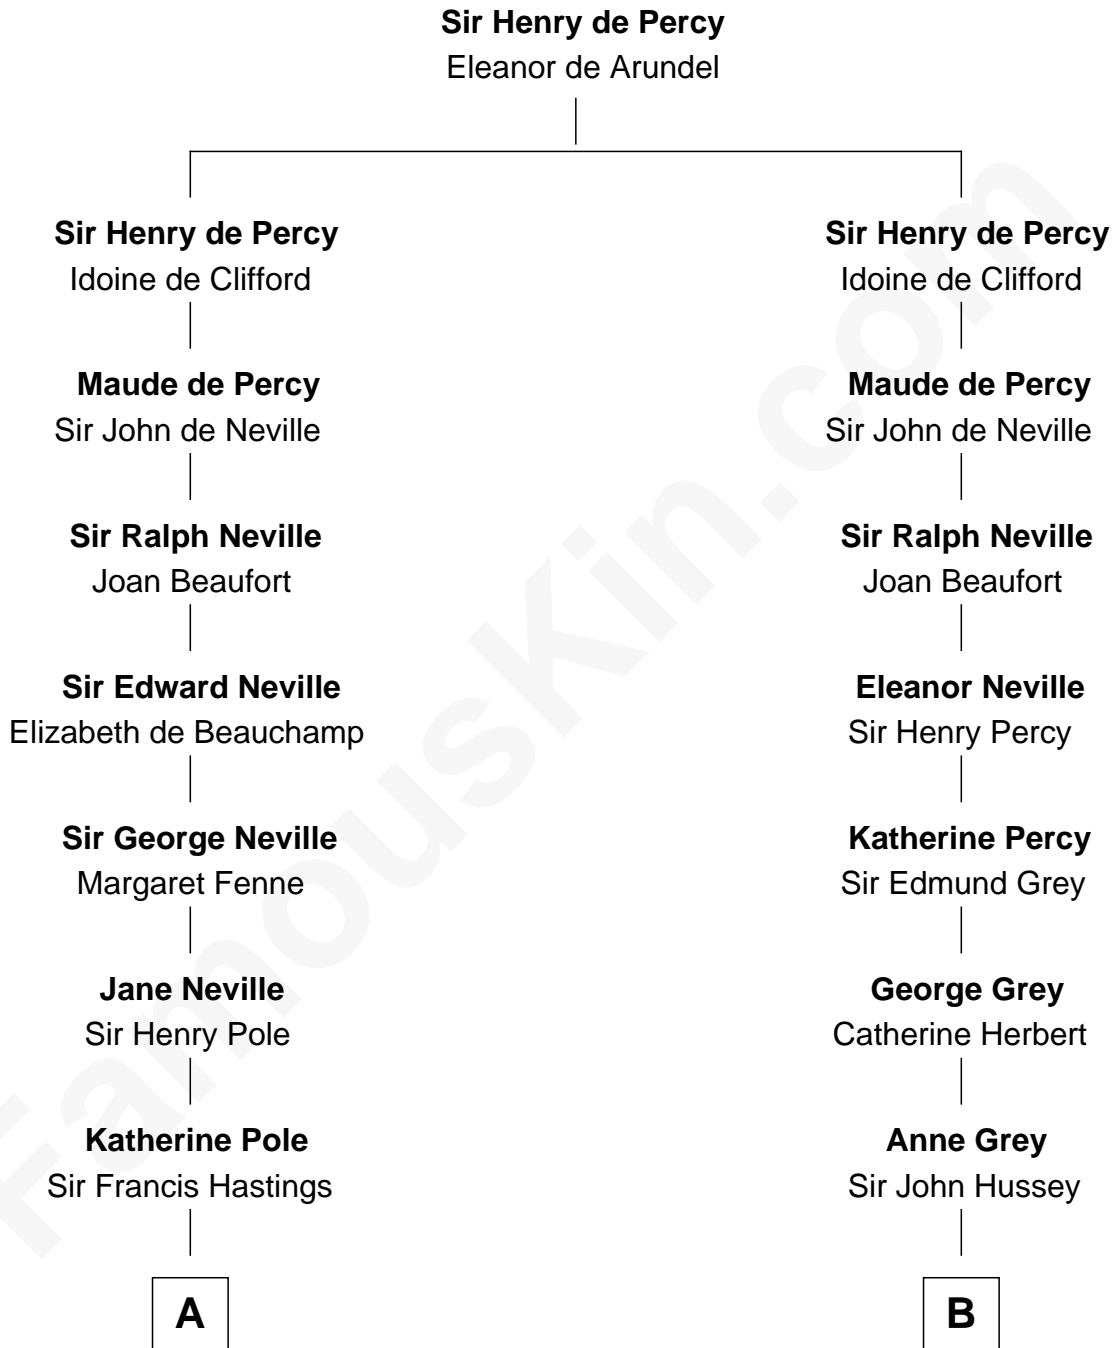

FamousKin.com Relationship Chart of

Prince Harry
Duke of Sussex

14th cousin 6 times removed of

DeWitt Clinton
6th Governor of New York

C

—
Albert Edward John Spencer

Cynthia Elinor Beatrix Hamilton

—
Edward John Spencer

Frances Ruth Burke Roche

—
Princess Diana Frances Spencer

Charles III, King of the United Kingdom

—
Prince Harry

Duke of Sussex

FamousKin.com