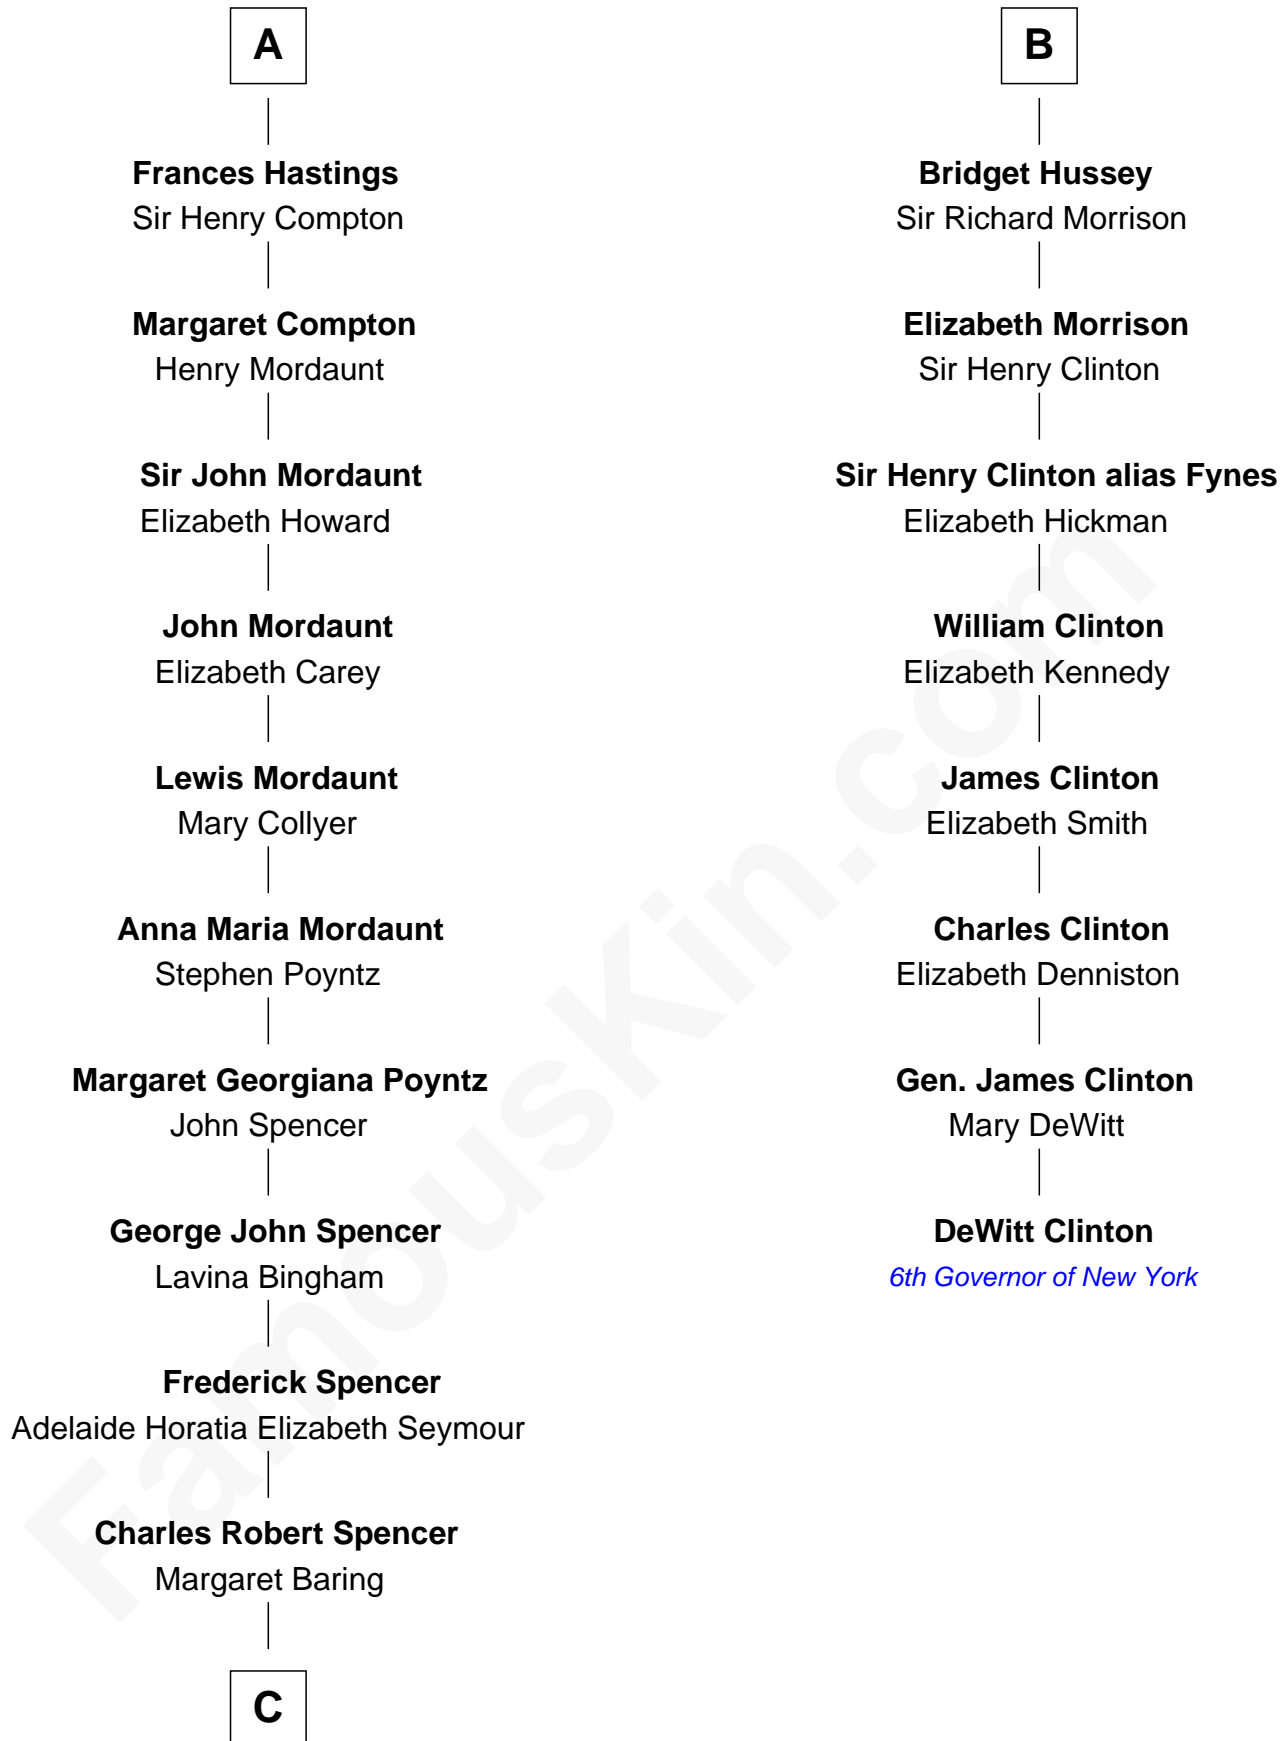

FamousKin.com Relationship Chart of

Prince Harry

Duke of Sussex

14th cousin 6 times removed of

DeWitt Clinton

6th Governor of New York

Edward II, King of England

Isabella of France

Philippa of Hainault

John of Gaunt

Blanche of Lancaster

Elizabeth of Lancaster

John de Holand

Constance de Holand

Sir John Grey

Sir Edmund Grey

Katherine Percy

George Grey

Catherine Herbert

Anne Grey

Sir John Hussey

B

C

—
Albert Edward John Spencer