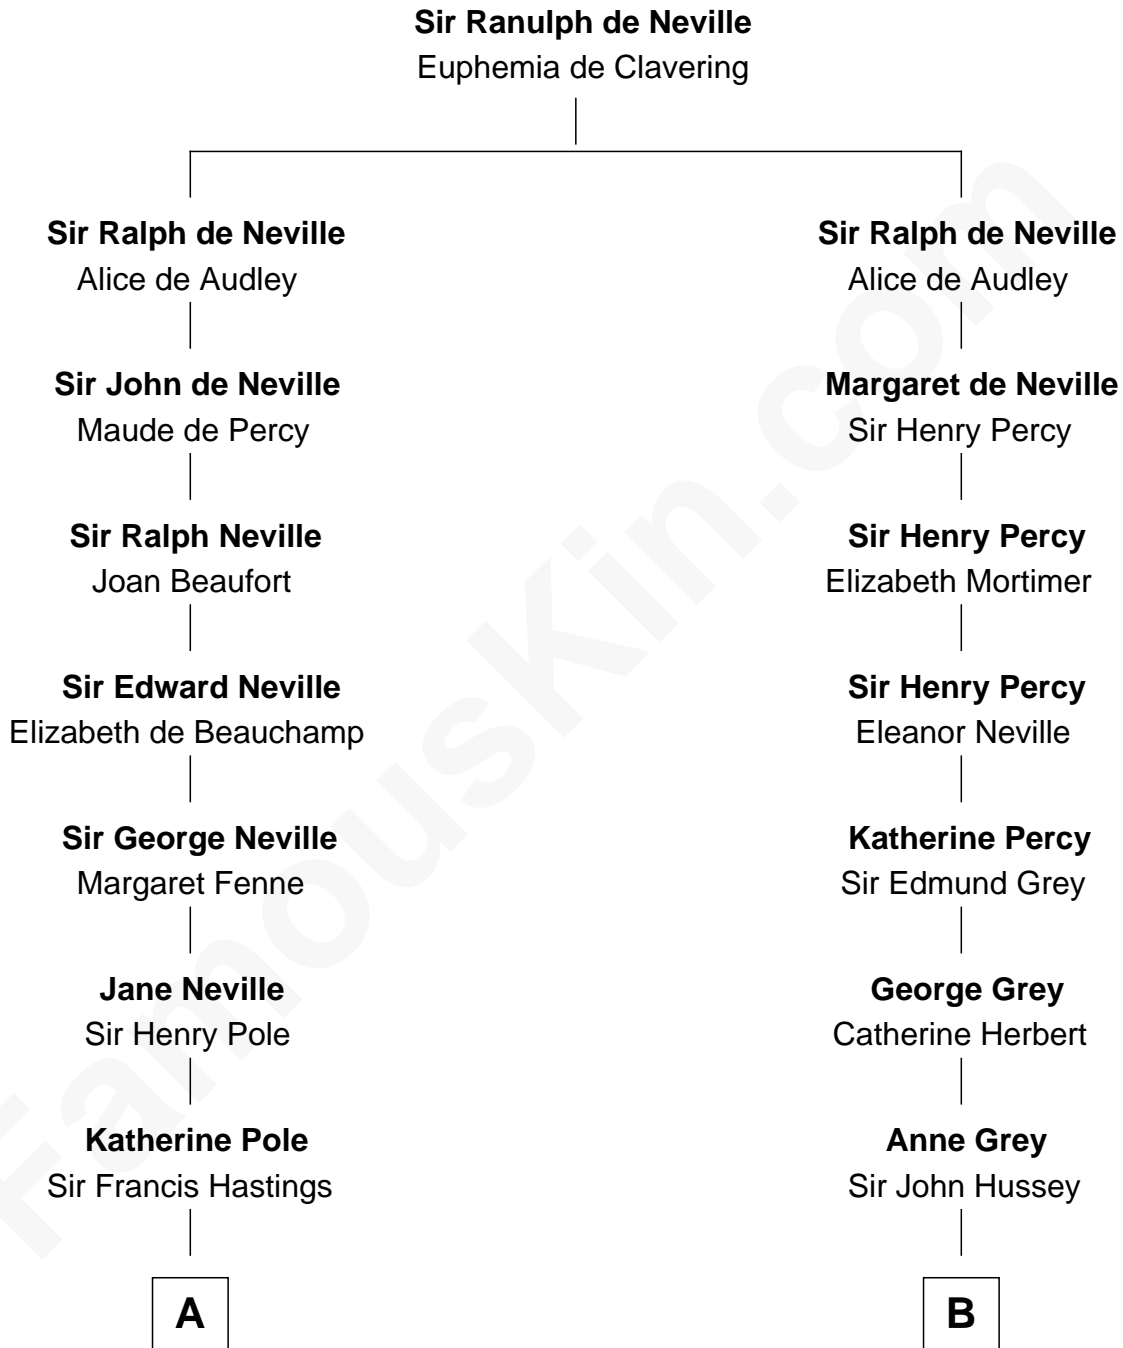

FamousKin.com Relationship Chart of

Prince Harry
Duke of Sussex

14th cousin 6 times removed of

DeWitt Clinton
6th Governor of New York

C

Albert Edward John Spencer

Cynthia Elinor Beatrix Hamilton

Edward John Spencer

Frances Ruth Burke Roche

Princess Diana Frances Spencer

Charles III, King of the United Kingdom

Prince Harry

Duke of Sussex

FamousKin.com