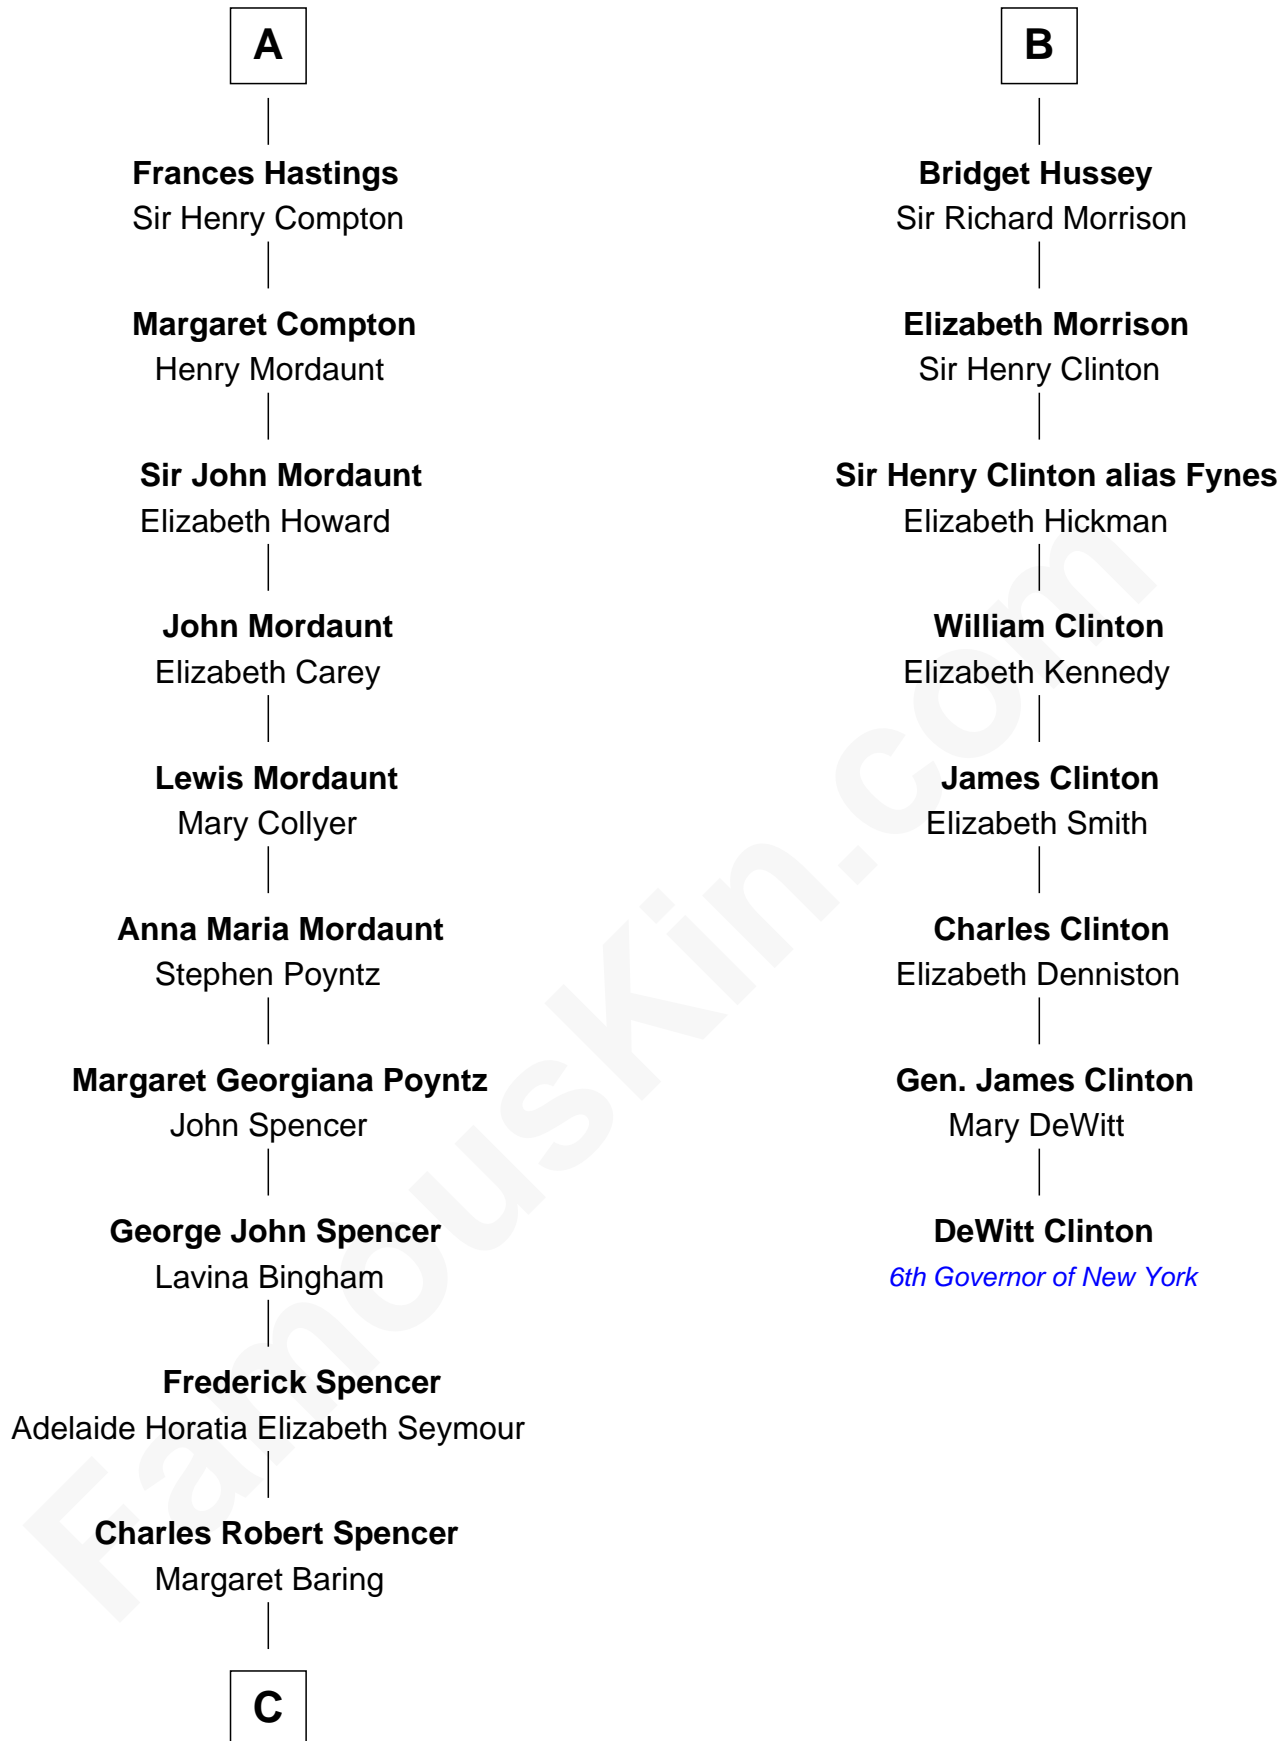

FamousKin.com Relationship Chart of

Prince Harry
Duke of Sussex

14th cousin 6 times removed of

DeWitt Clinton
6th Governor of New York

C

Albert Edward John Spencer

Cynthia Elinor Beatrix Hamilton

Edward John Spencer

Frances Ruth Burke Roche

Princess Diana Frances Spencer

Charles III, King of the United Kingdom

Prince Harry

Duke of Sussex

FamousKin.com