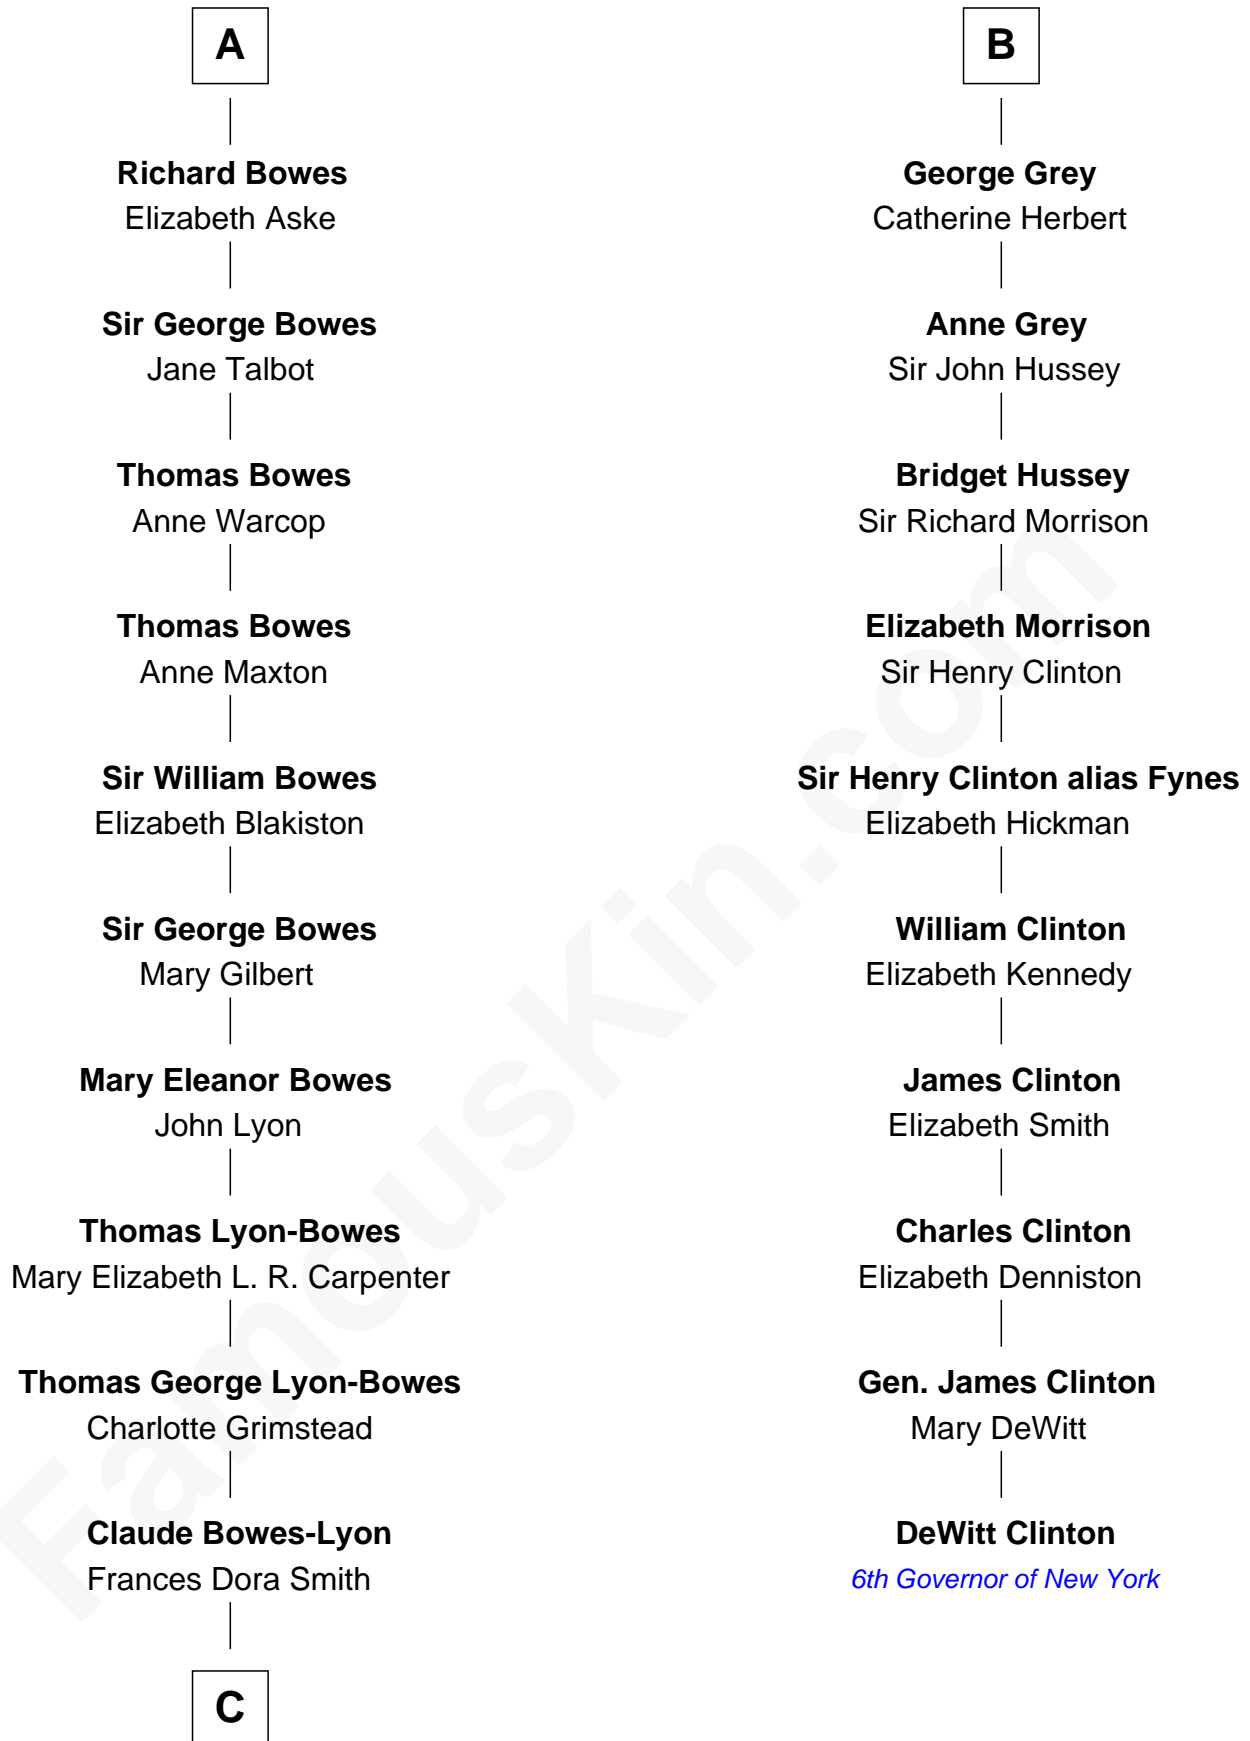

FamousKin.com Relationship Chart of

Prince Harry
Duke of Sussex

16th cousin 5 times removed of

DeWitt Clinton
6th Governor of New York

C

Claude George Bowes-Lyon
Cecilia Nina Cavendish-Bentinck

Elizabeth Bowes-Lyon
George VI, King of the United Kingdom

Elizabeth II, Queen of the United Kingdom
Prince Philip of Edinburgh

Charles III, King of the United Kingdom
Princess Diana Frances Spencer

Prince Harry
Duke of Sussex

FamousKin.com