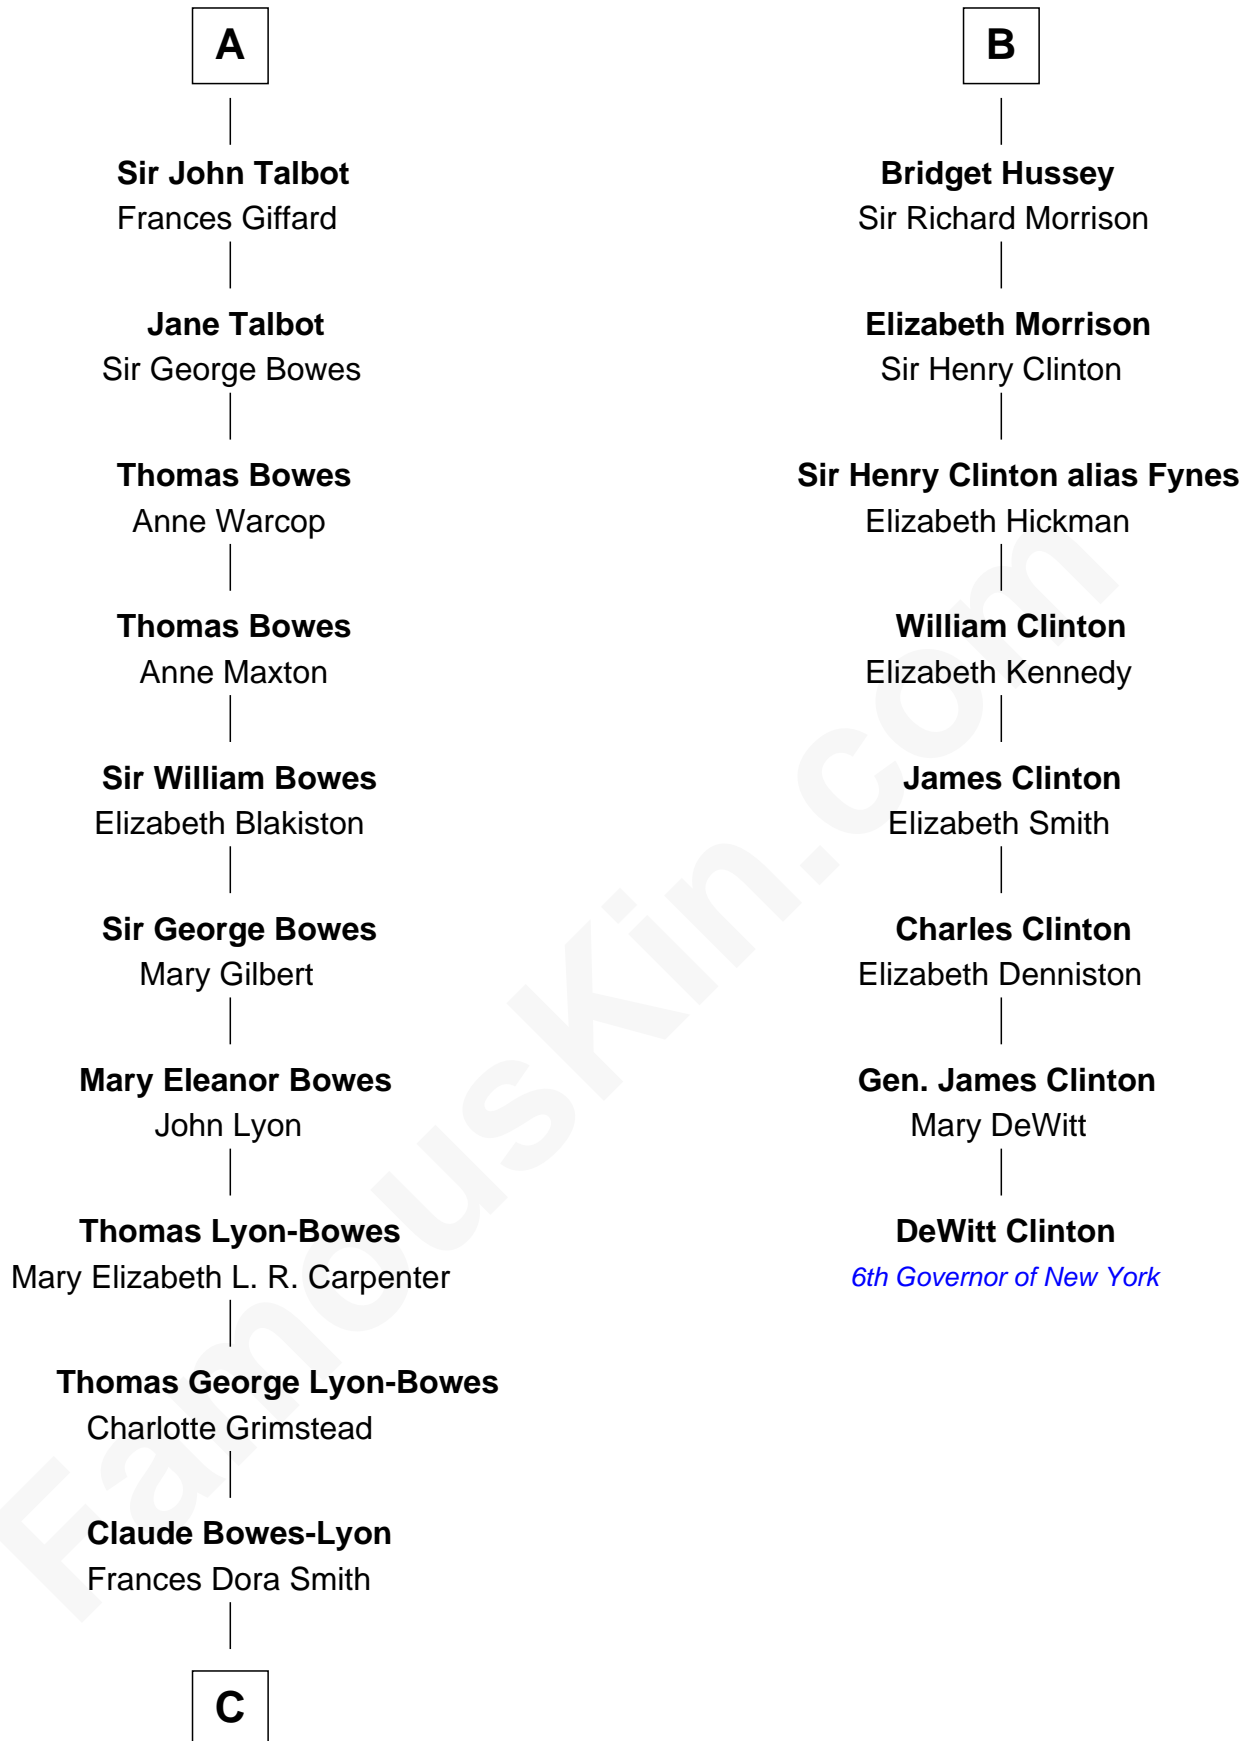

FamousKin.com Relationship Chart of

Prince Harry

Duke of Sussex

14th cousin 7 times removed of

DeWitt Clinton

6th Governor of New York

William de Ros
Maude de Vaux

Sir William de Ros
Margery de Badlesmere

Thomas de Ros
Beatrice de Stafford

Margaret de Ros
Sir Reynold Grey

Sir John Grey
Constance de Holand

Sir Edmund Grey
Katherine Percy

George Grey
Catherine Herbert

Anne Grey
Sir John Hussey

B

C