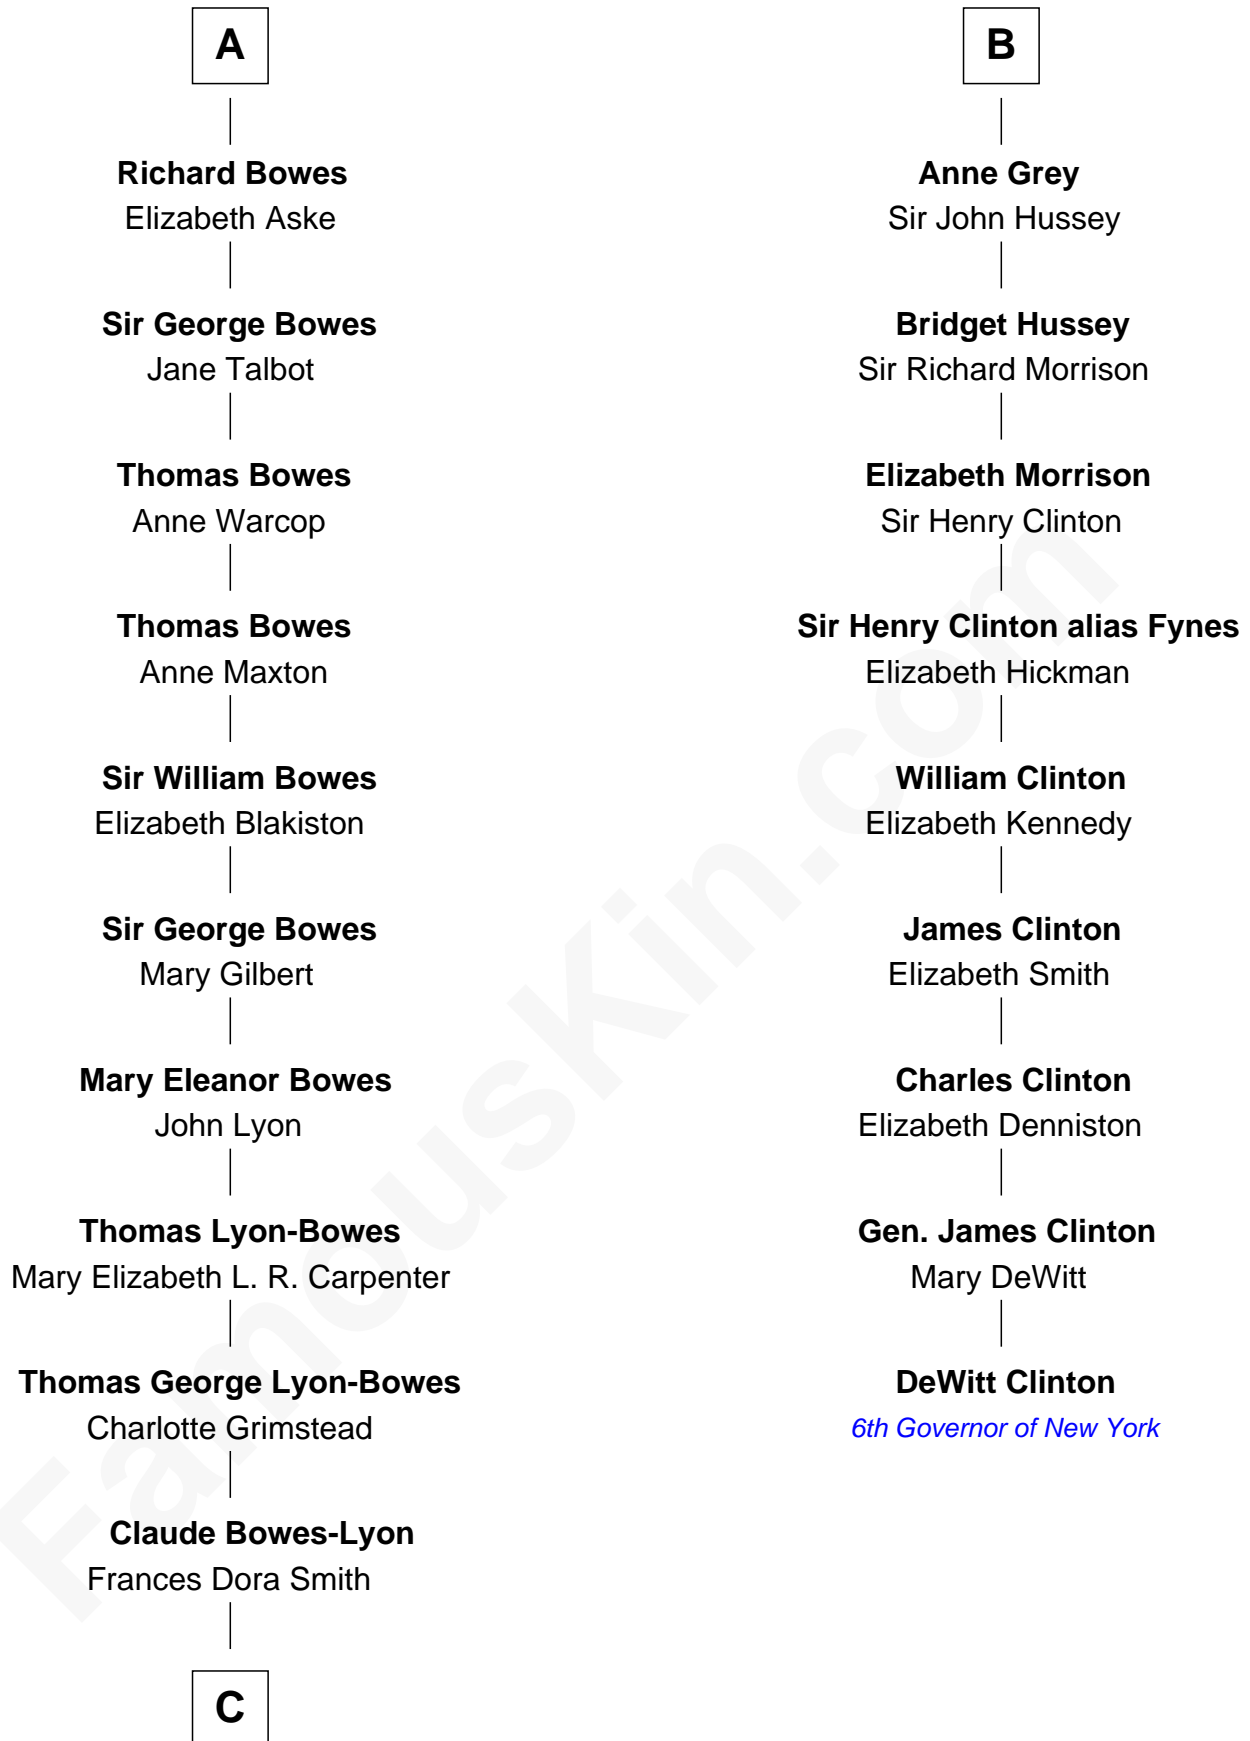

# FamousKin.com Relationship Chart of

**Prince Harry**  
*Duke of Sussex*

15th cousin 6 times removed of

**DeWitt Clinton**  
*6th Governor of New York*

**Sir Edmund Mortimer**  
Margaret de Fiennes

**C**

**Claude George Bowes-Lyon**  
Cecilia Nina Cavendish-Bentinck

**Elizabeth Bowes-Lyon**  
George VI, King of the United Kingdom

**Elizabeth II, Queen of the United Kingdom**  
Prince Philip of Edinburgh

**Charles III, King of the United Kingdom**  
Princess Diana Frances Spencer

**Prince Harry**  
*Duke of Sussex*