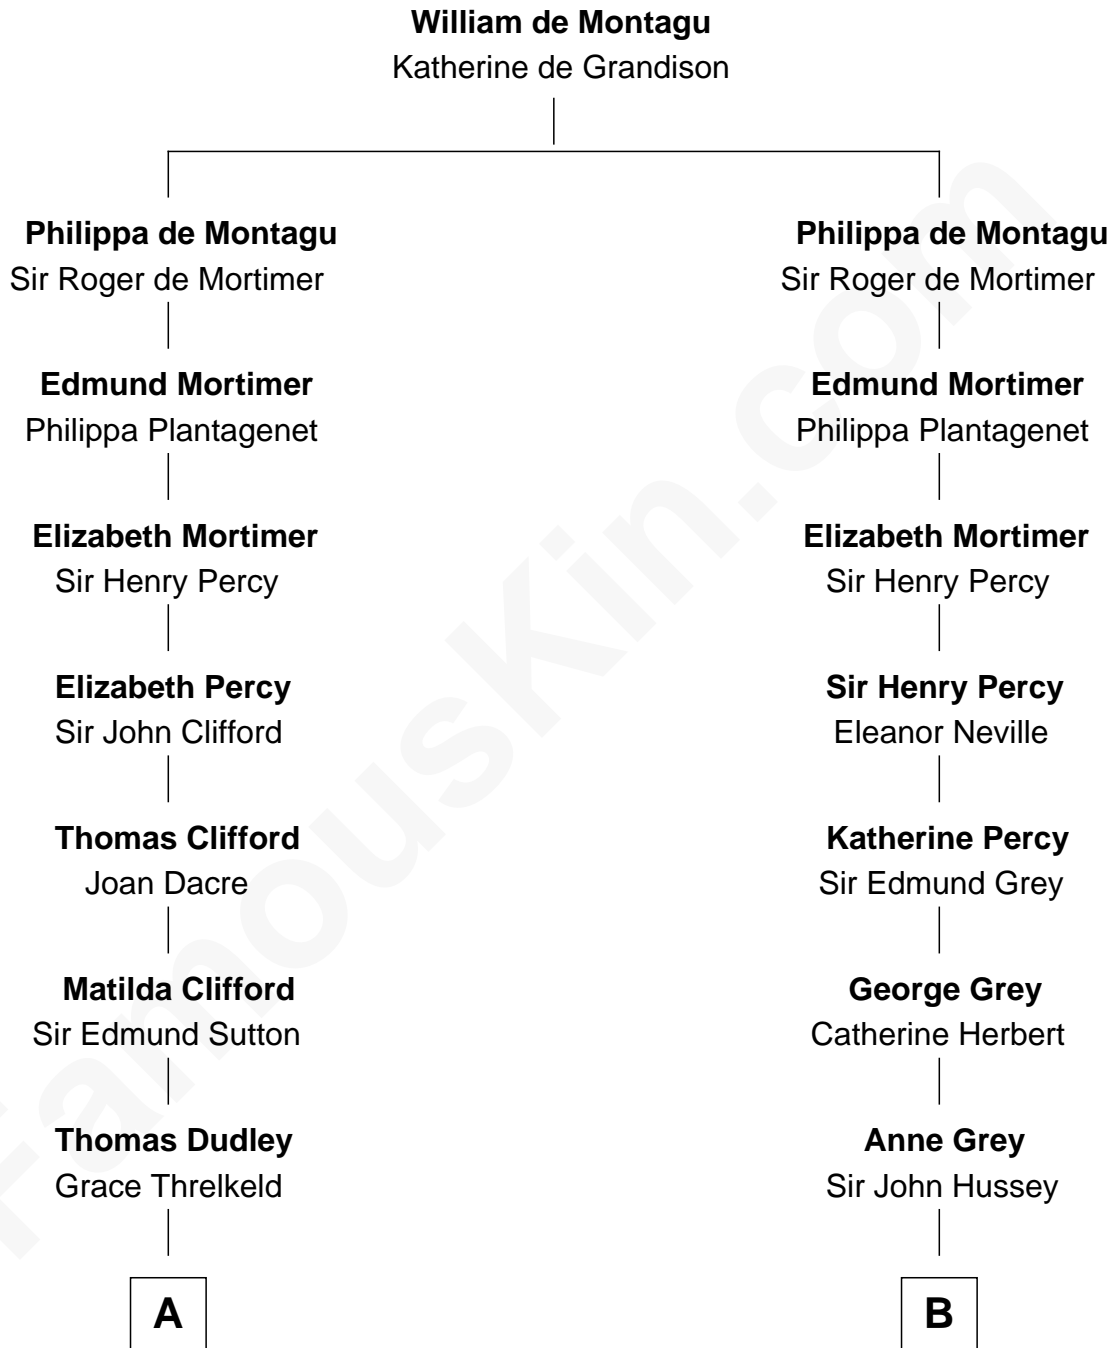

FamousKin.com Relationship Chart of

Prince Harry
Duke of Sussex

14th cousin 6 times removed of

DeWitt Clinton
6th Governor of New York

C

—
Albert Edward John Spencer

Cynthia Elinor Beatrix Hamilton

—
Edward John Spencer

Frances Ruth Burke Roche

—
Princess Diana Frances Spencer

Charles III, King of the United Kingdom

—
Prince Harry

Duke of Sussex

FamousKin.com