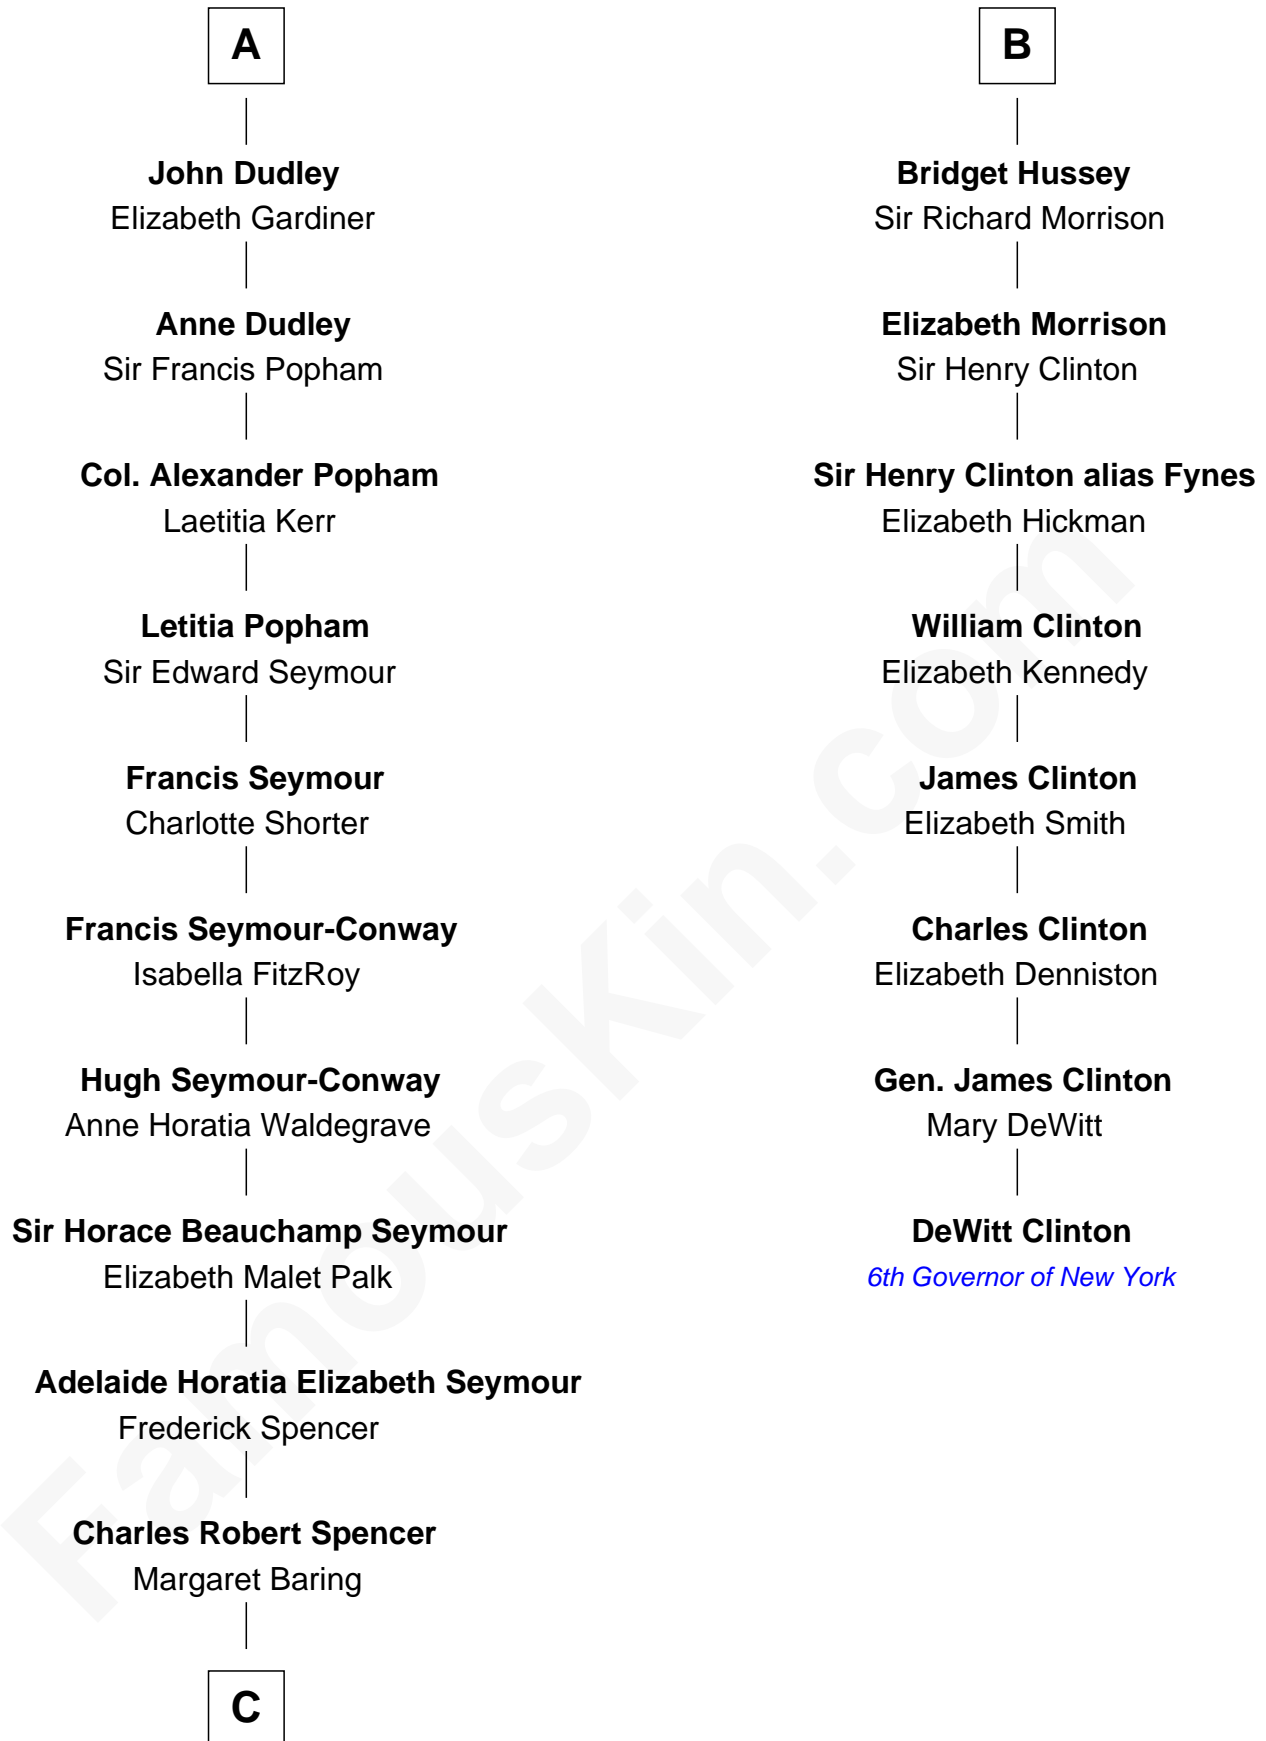

FamousKin.com Relationship Chart of

Prince Harry

Duke of Sussex

14th cousin 6 times removed of

DeWitt Clinton

6th Governor of New York

Sir Edmund Mortimer
Elizabeth de Badlesmere

Sir Roger de Mortimer
Philippa de Montagu

Edmund Mortimer
Philippa Plantagenet

Elizabeth Mortimer
Sir Henry Percy

Sir Henry Percy
Eleanor Neville

Katherine Percy
Sir Edmund Grey

George Grey
Catherine Herbert

Anne Grey
Sir John Hussey

B

C