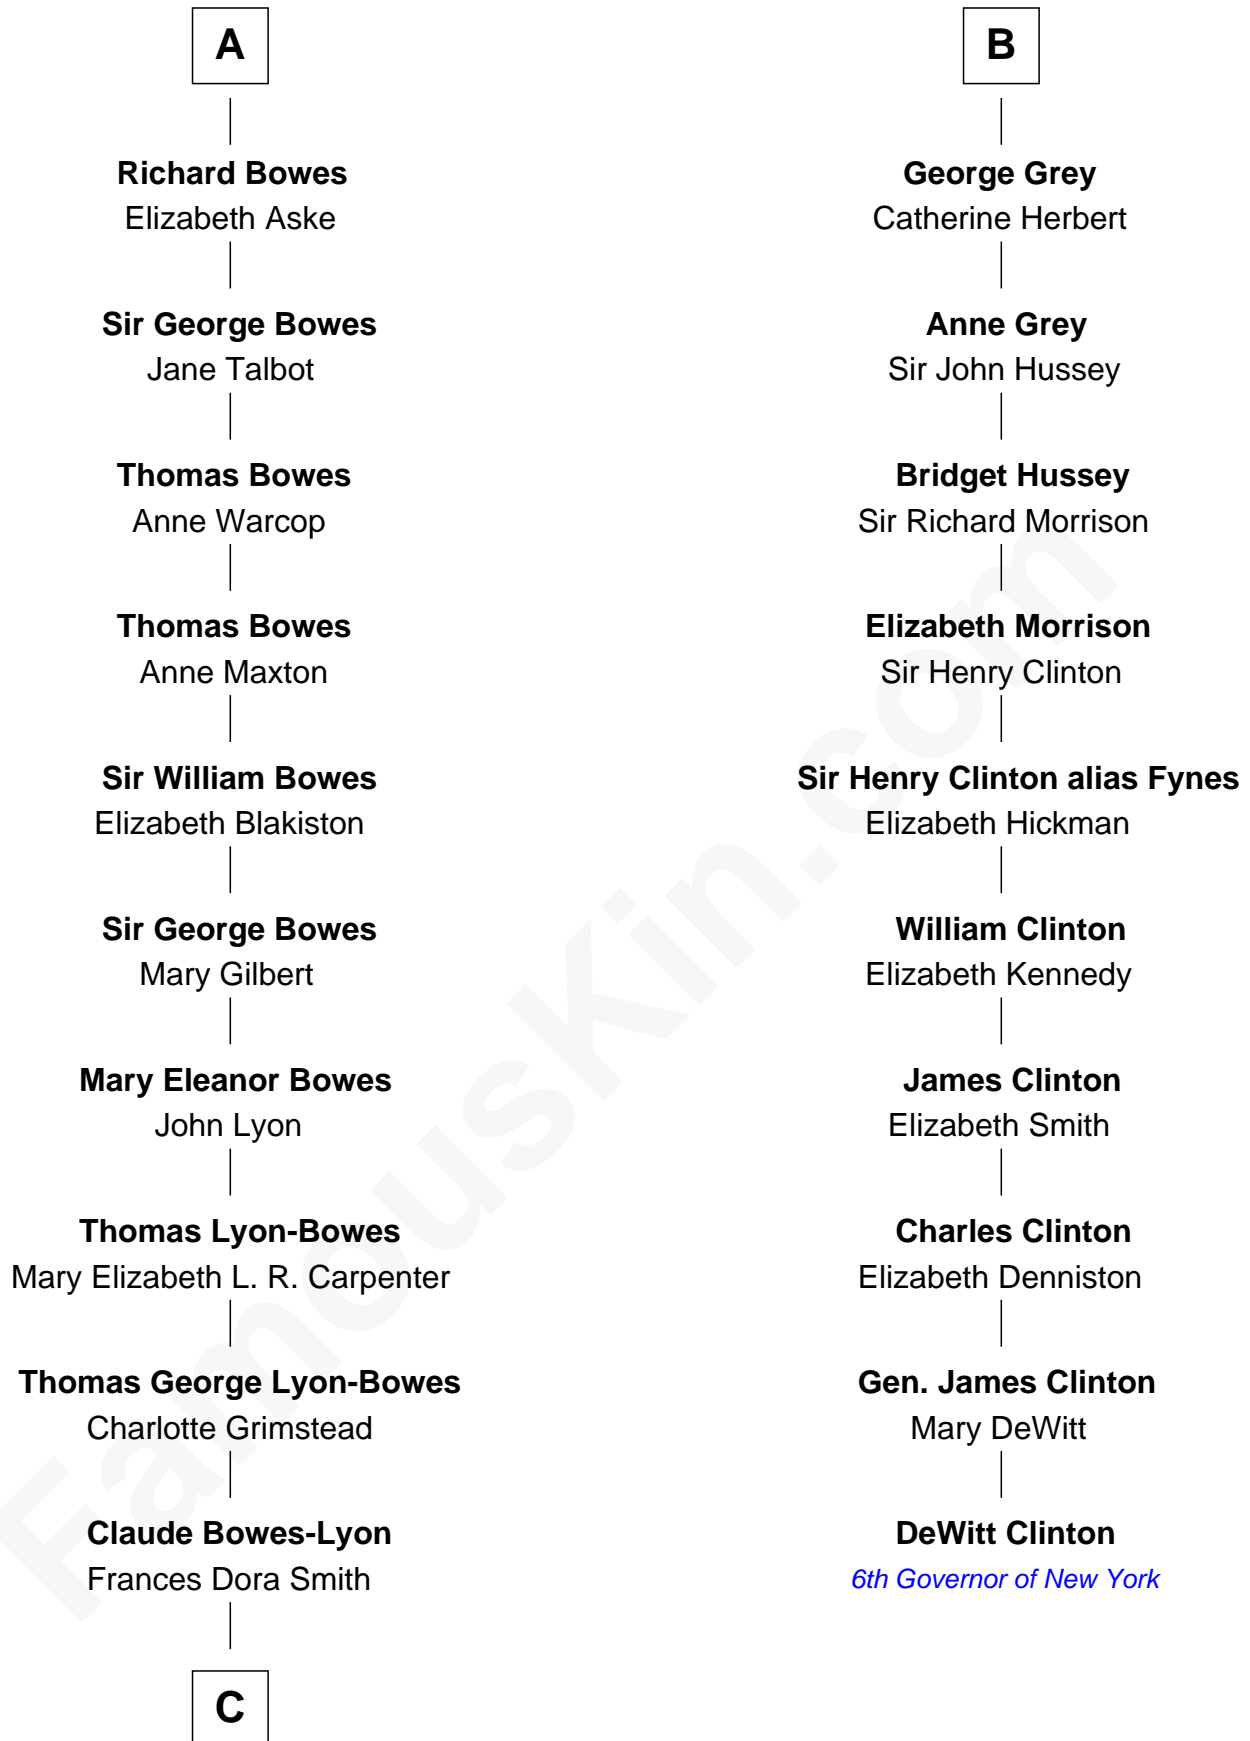

FamousKin.com Relationship Chart of

Prince Harry

Duke of Sussex

16th cousin 5 times removed of

DeWitt Clinton

6th Governor of New York

C

Claude George Bowes-Lyon
Cecilia Nina Cavendish-Bentinck

Elizabeth Bowes-Lyon
George VI, King of the United Kingdom

Elizabeth II, Queen of the United Kingdom
Prince Philip of Edinburgh

Charles III, King of the United Kingdom
Princess Diana Frances Spencer

Prince Harry
Duke of Sussex