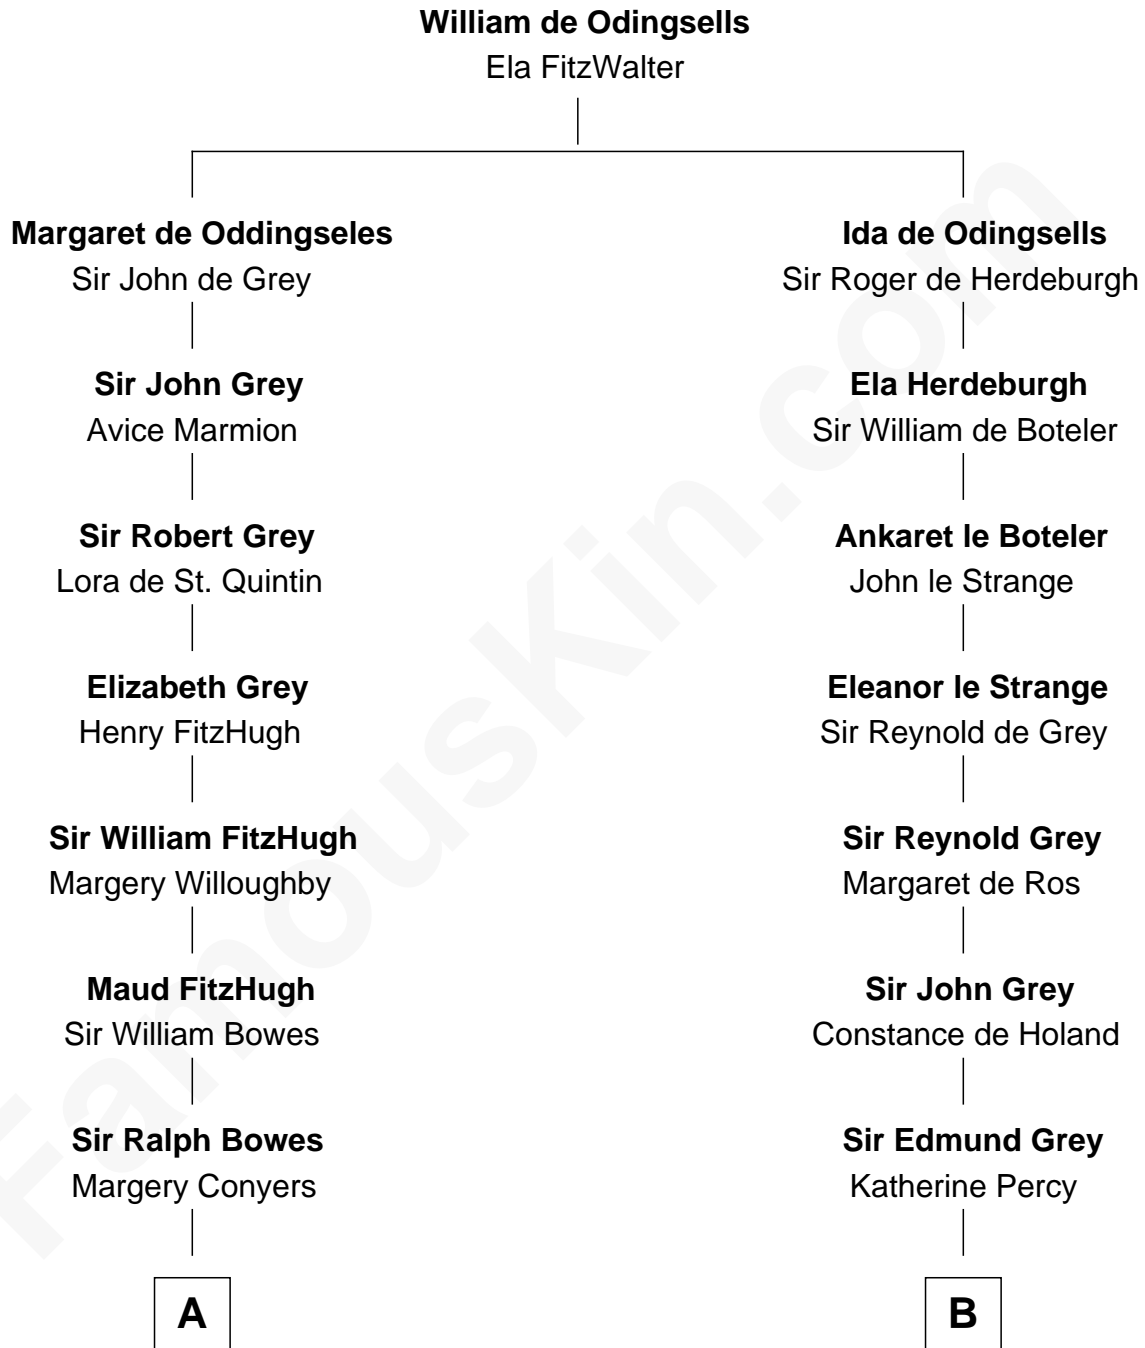

FamousKin.com Relationship Chart of

Prince Harry

Duke of Sussex

16th cousin 5 times removed of

DeWitt Clinton

6th Governor of New York

C

Claude George Bowes-Lyon
Cecilia Nina Cavendish-Bentinck

Elizabeth Bowes-Lyon
George VI, King of the United Kingdom

Elizabeth II, Queen of the United Kingdom
Prince Philip of Edinburgh

Charles III, King of the United Kingdom
Princess Diana Frances Spencer

Prince Harry
Duke of Sussex