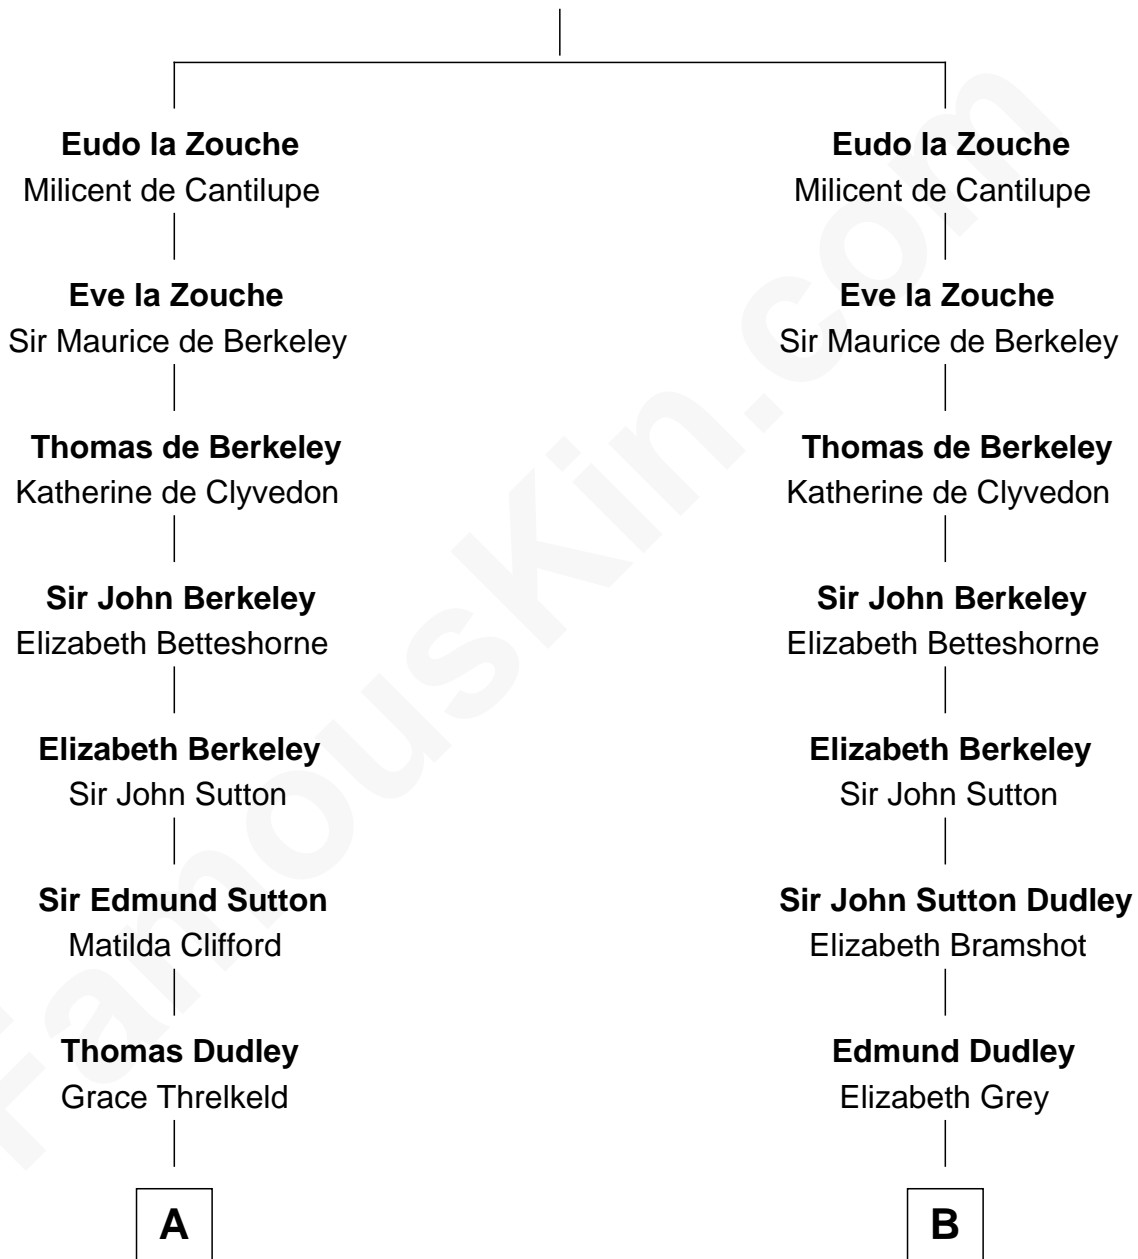

FamousKin.com Relationship Chart of

Prince Harry

Duke of Sussex

15th cousin 5 times removed of

DeWitt Clinton

6th Governor of New York

Roger la Zouche

Margaret - - - - -

C

—
Albert Edward John Spencer

Cynthia Elinor Beatrix Hamilton

—
Edward John Spencer

Frances Ruth Burke Roche

—
Princess Diana Frances Spencer

Charles III, King of the United Kingdom

—
Prince Harry