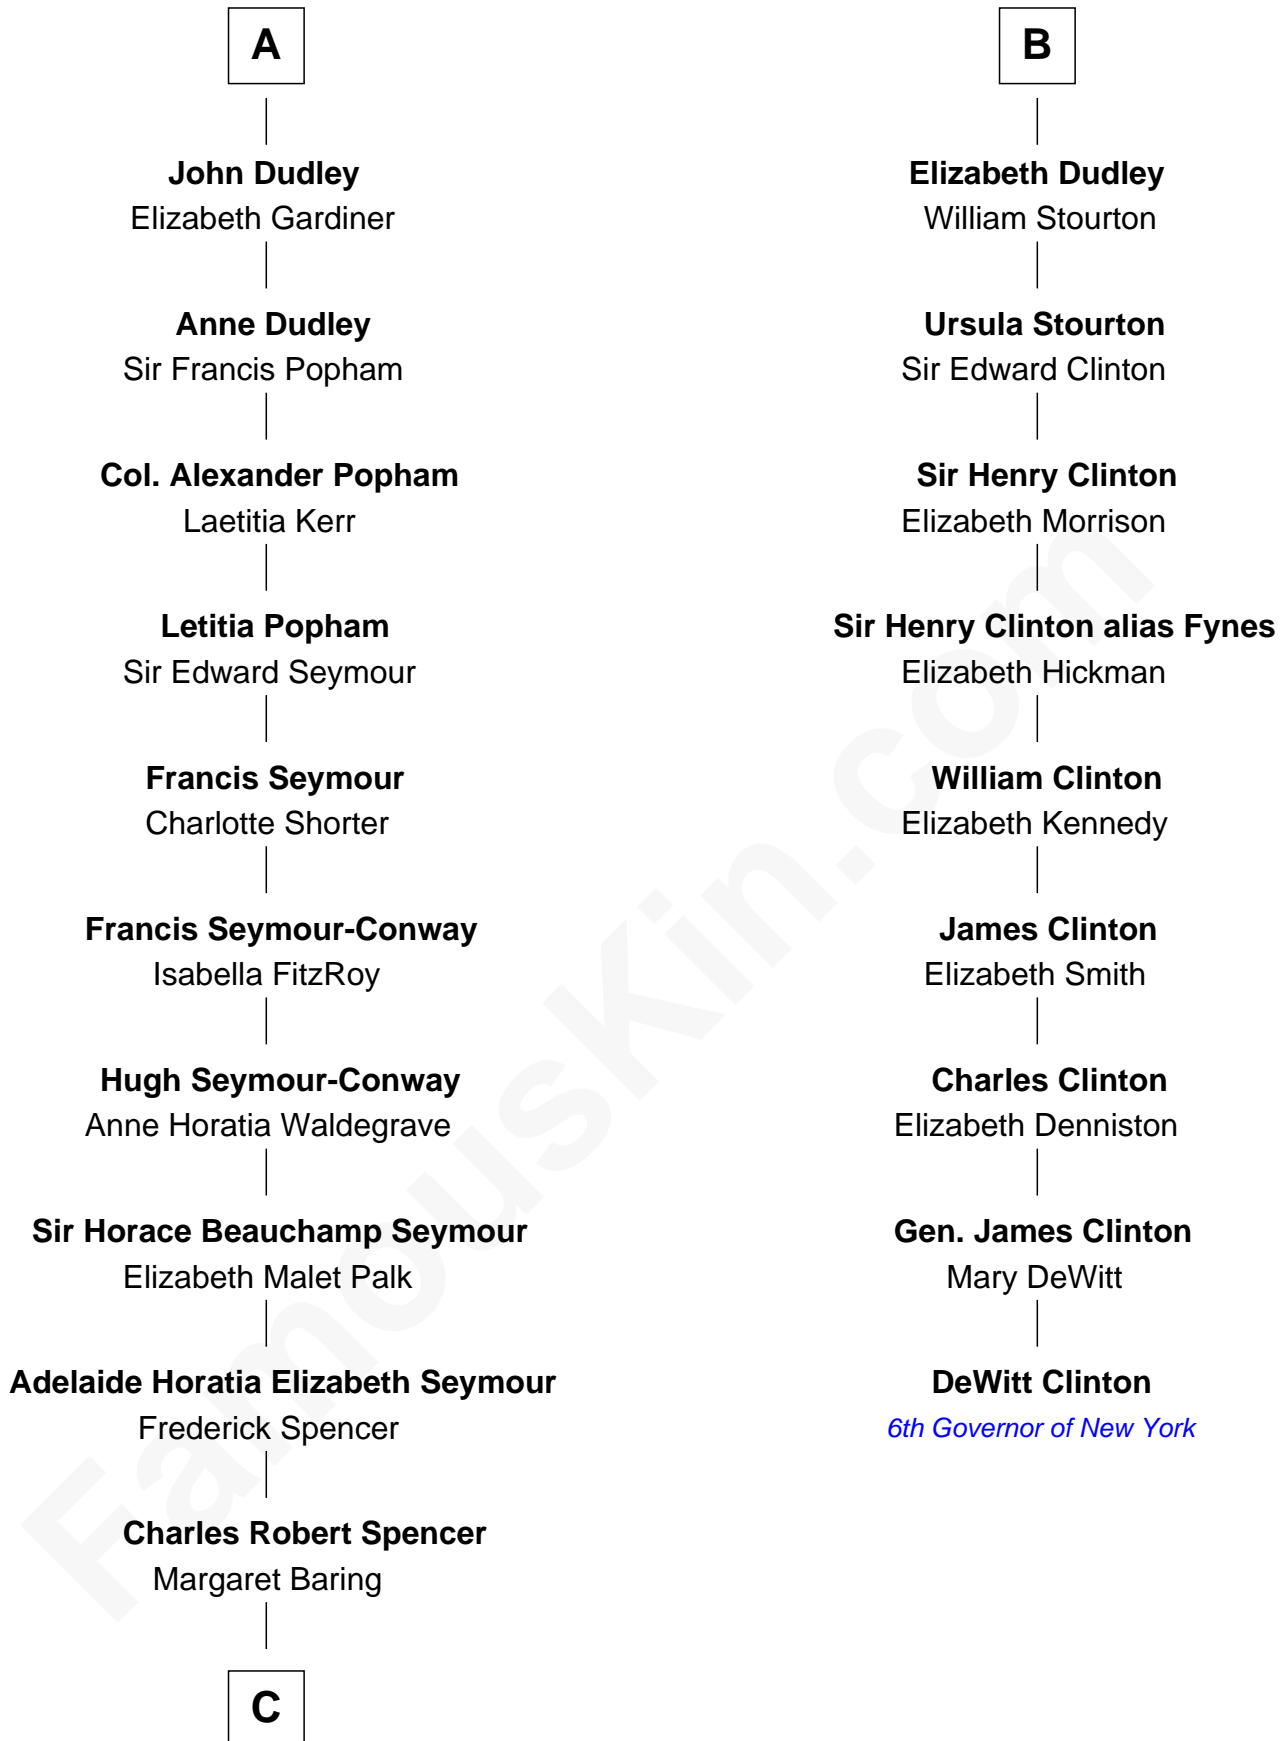

FamousKin.com Relationship Chart of

Prince Harry

Duke of Sussex

15th cousin 5 times removed of

DeWitt Clinton

6th Governor of New York

Roger la Zouche

Margaret - - - - -

C

—
Albert Edward John Spencer

Cynthia Elinor Beatrix Hamilton

—
Edward John Spencer

Frances Ruth Burke Roche

—
Princess Diana Frances Spencer

Charles III, King of the United Kingdom

—
Prince Harry