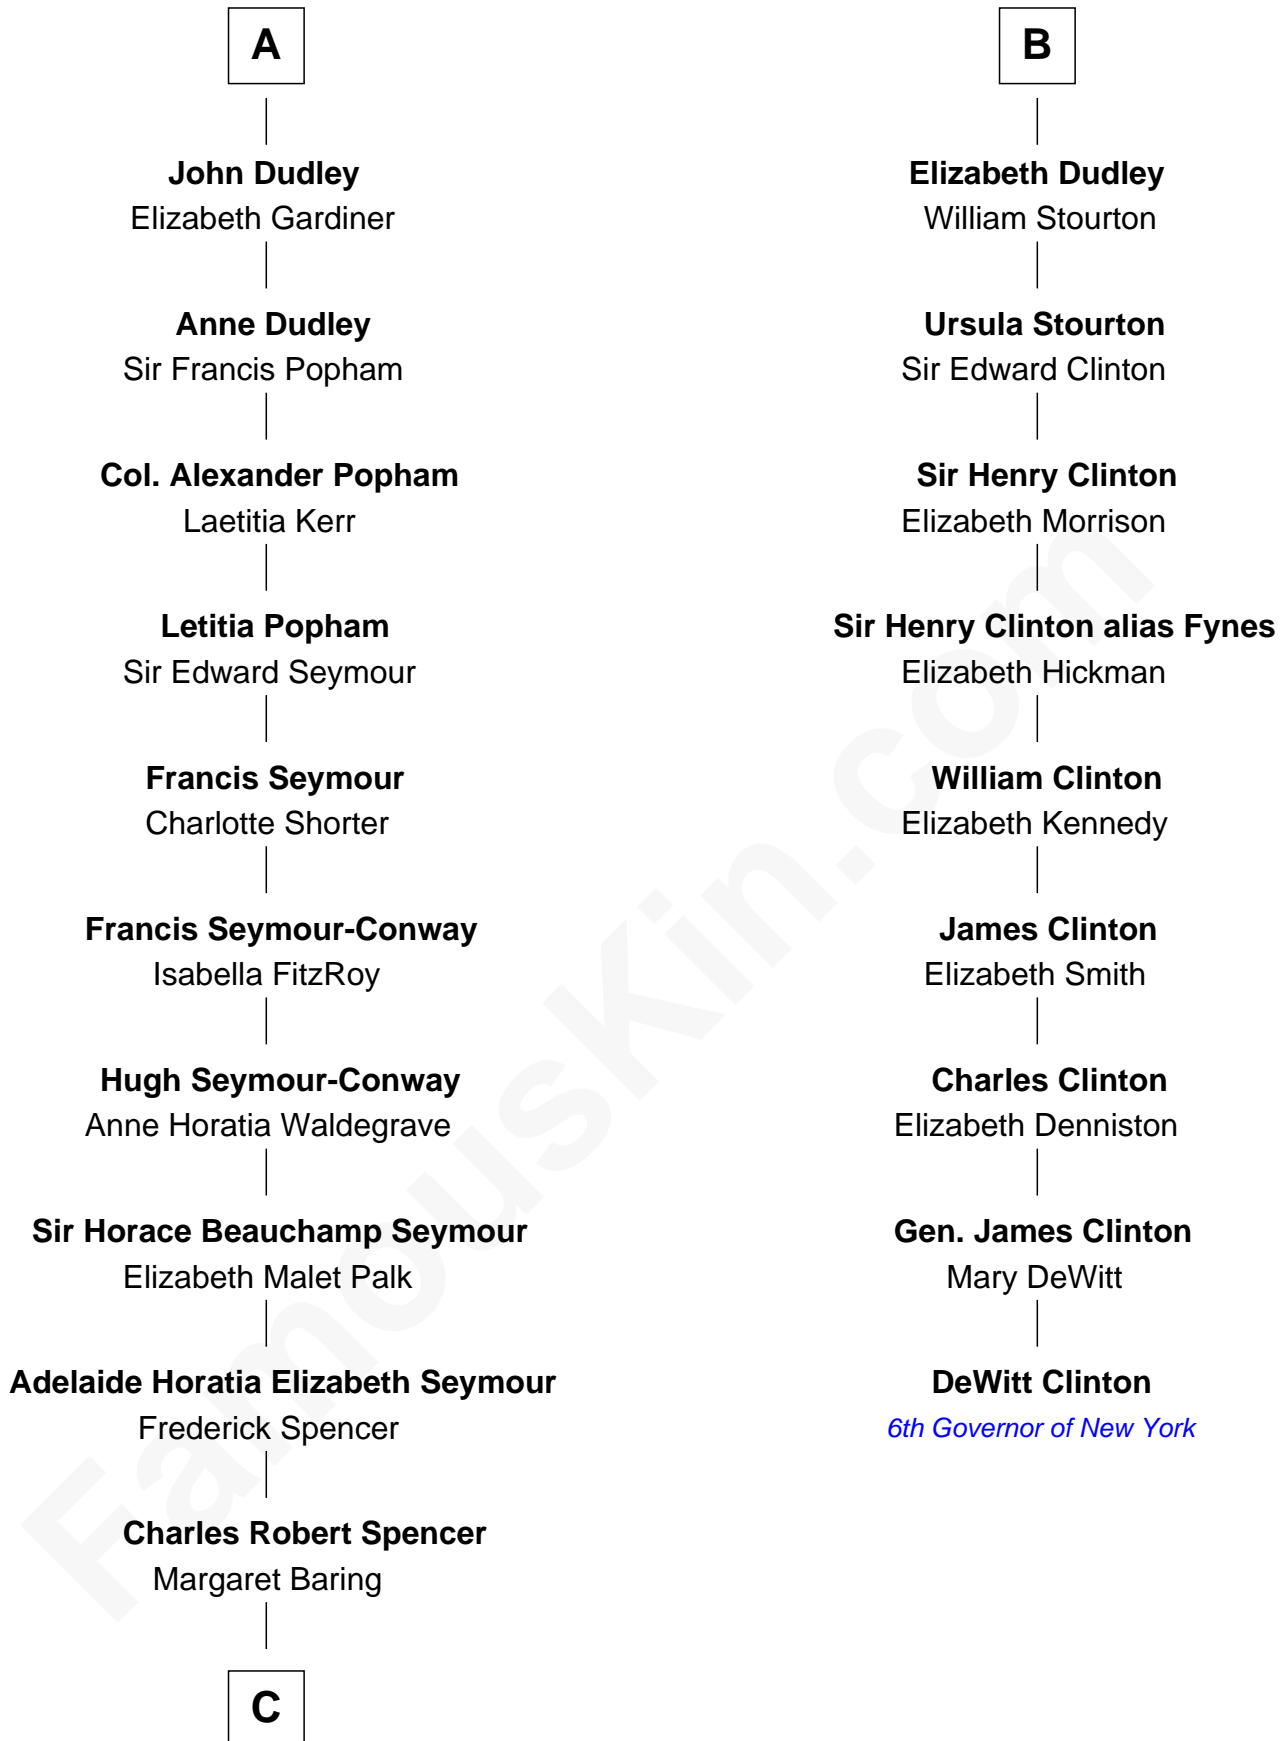

FamousKin.com Relationship Chart of

Prince Harry
Duke of Sussex

15th cousin 5 times removed of

DeWitt Clinton

6th Governor of New York

Sir Philip le Despencer
Margaret de Goushill

Sir Philip le Despencer
Joan de Cobham

A

Sir Philip le Despencer
Joan de Cobham

Sir Philip le Despencer
Elizabeth - - - - -

Alice le Despenser
Sir John Sutton

Sir John Sutton
Constance Blount

Sir John Sutton
Elizabeth Berkeley

Sir John Sutton Dudley
Elizabeth Bramshot

Edmund Dudley
Elizabeth Grey

B

C

—
Albert Edward John Spencer

Cynthia Elinor Beatrix Hamilton

—
Edward John Spencer

Frances Ruth Burke Roche

—
Princess Diana Frances Spencer