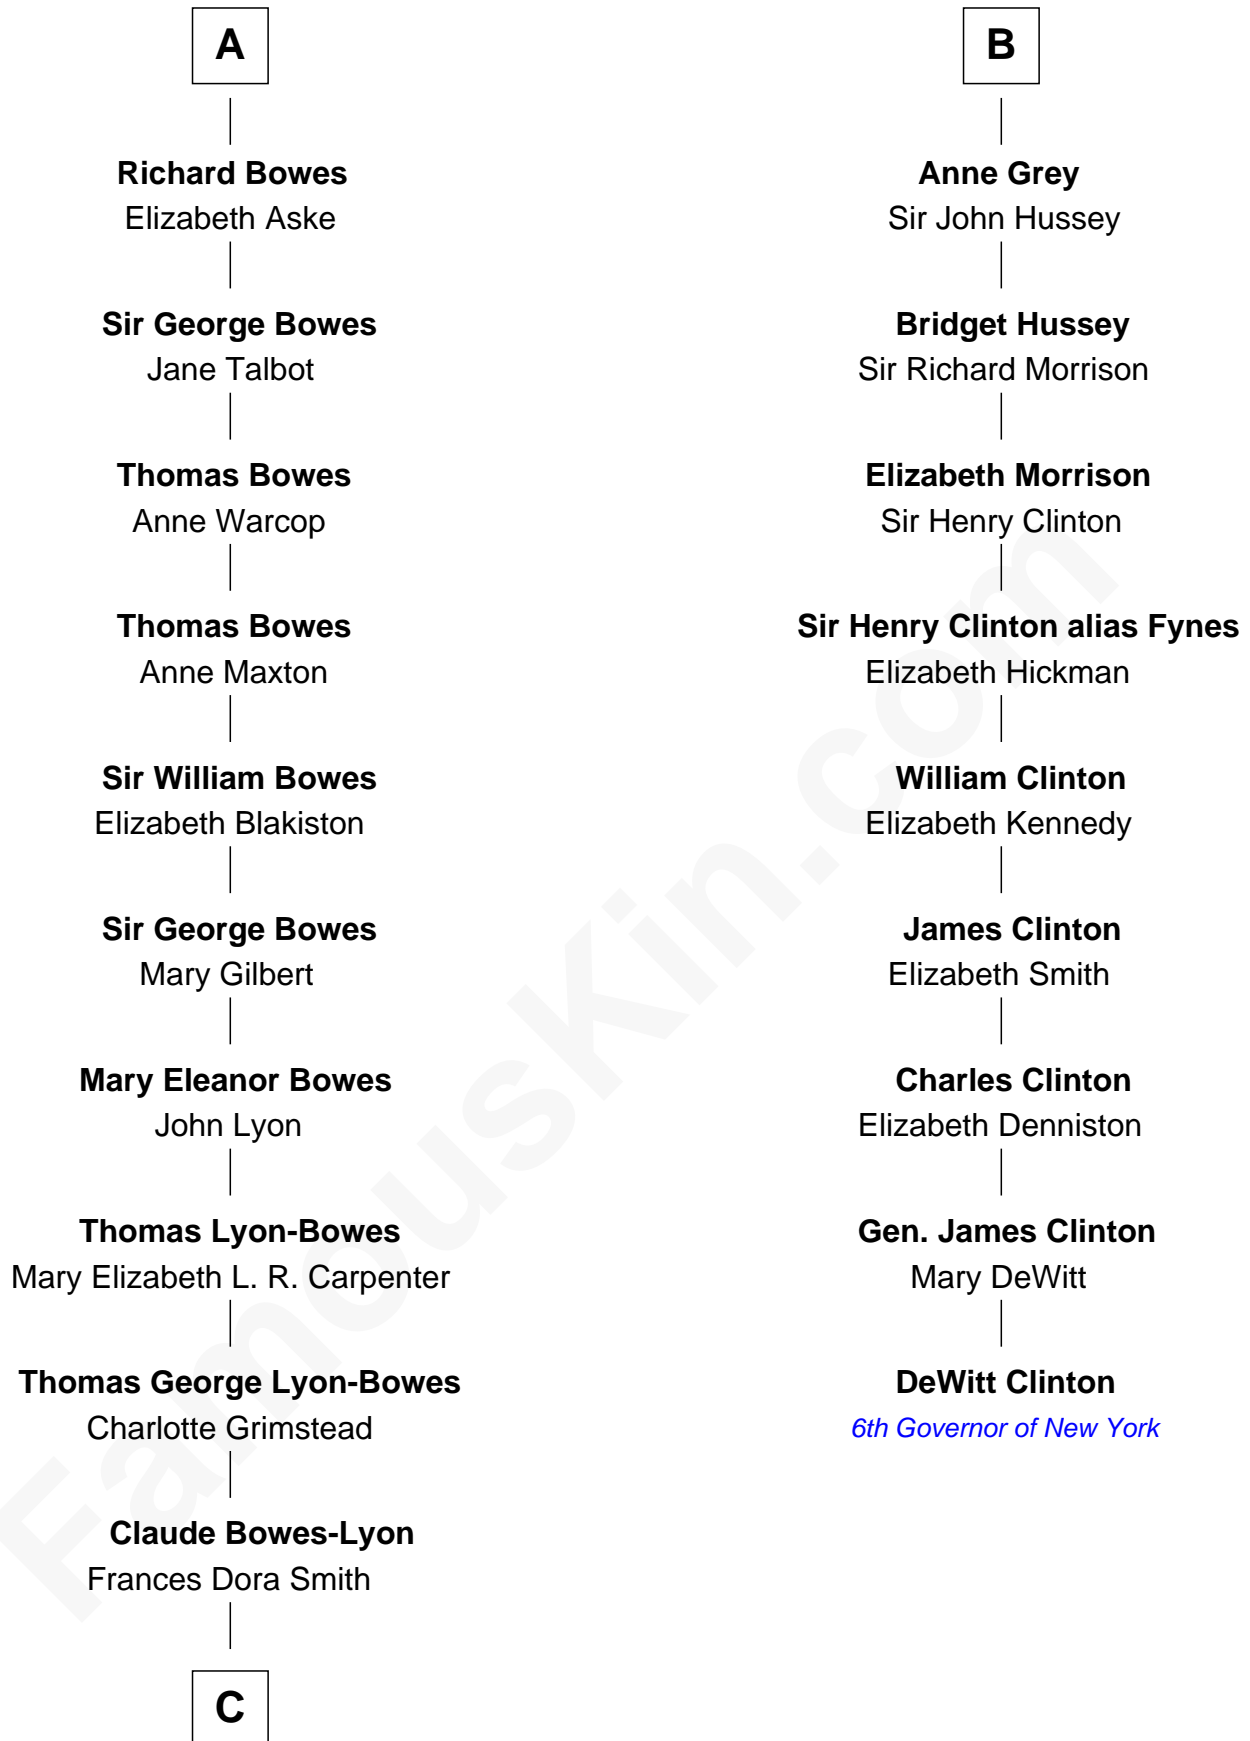

FamousKin.com Relationship Chart of

Prince Harry

Duke of Sussex

15th cousin 6 times removed of

DeWitt Clinton

6th Governor of New York

Sir James de Audley

Ela Longespee

Eleanor Neville

Katherine Percy

Sir Edmund Grey

George Grey

Catherine Herbert

B

C

Claude George Bowes-Lyon
Cecilia Nina Cavendish-Bentinck