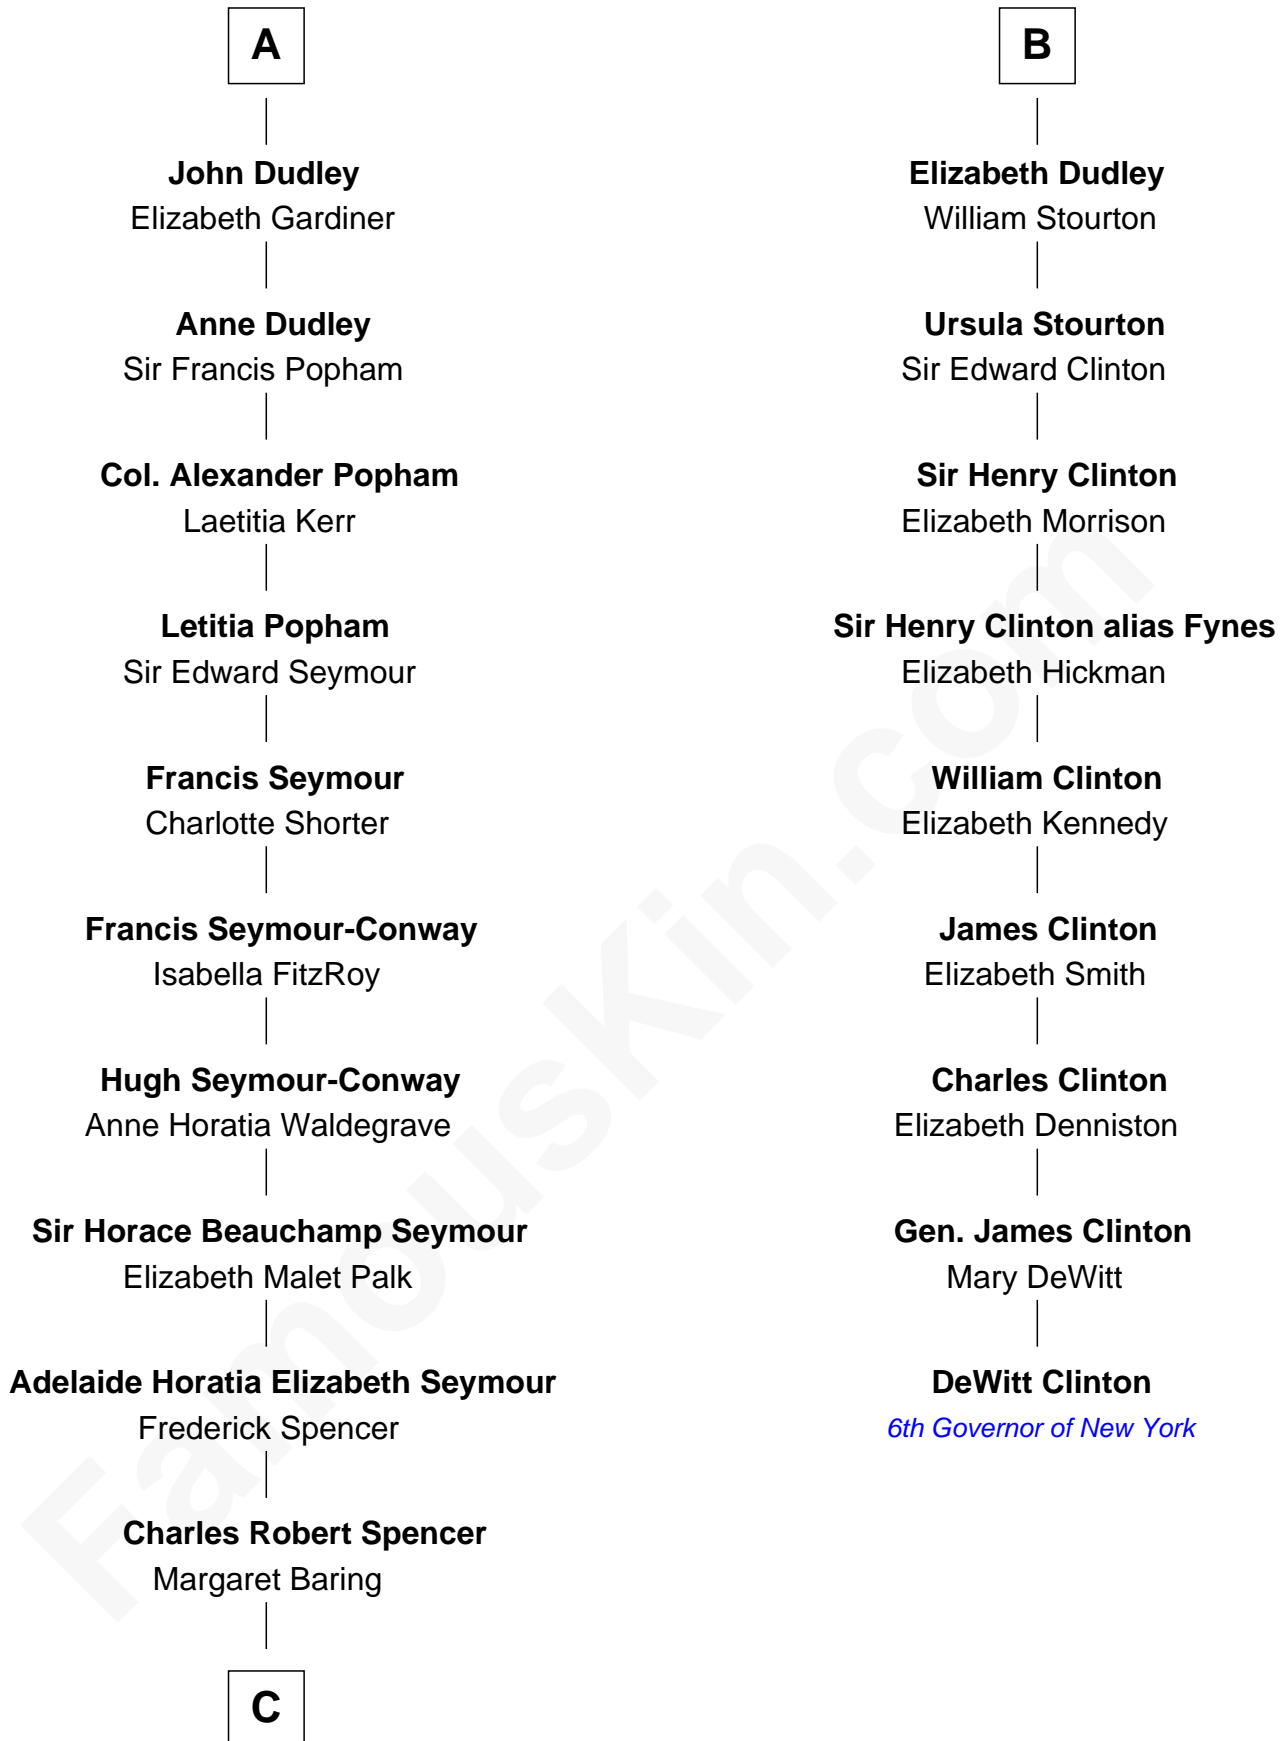

FamousKin.com Relationship Chart of

Prince Harry

Duke of Sussex

15th cousin 5 times removed of

DeWitt Clinton

6th Governor of New York

Sir William de Ferrers

Margaret de Quincy

Joan de Ferrers
Sir Thomas de Berkeley

Sir Maurice de Berkeley
Eve la Zouche

Thomas de Berkeley
Katherine de Clyvedon

Sir John Berkeley
Elizabeth Betteshorne

Elizabeth Berkeley
Sir John Sutton

Sir Edmund Sutton
Matilda Clifford

Thomas Dudley
Grace Threlkeld

A

Joan de Ferrers
Sir Thomas de Berkeley

Sir Maurice de Berkeley
Eve la Zouche

Thomas de Berkeley
Katherine de Clyvedon

Sir John Berkeley
Elizabeth Betteshorne

Elizabeth Berkeley
Sir John Sutton

Sir John Sutton Dudley
Elizabeth Bramshot

Edmund Dudley
Elizabeth Grey

B

C

—
Albert Edward John Spencer

Cynthia Elinor Beatrix Hamilton

—
Edward John Spencer

Frances Ruth Burke Roche