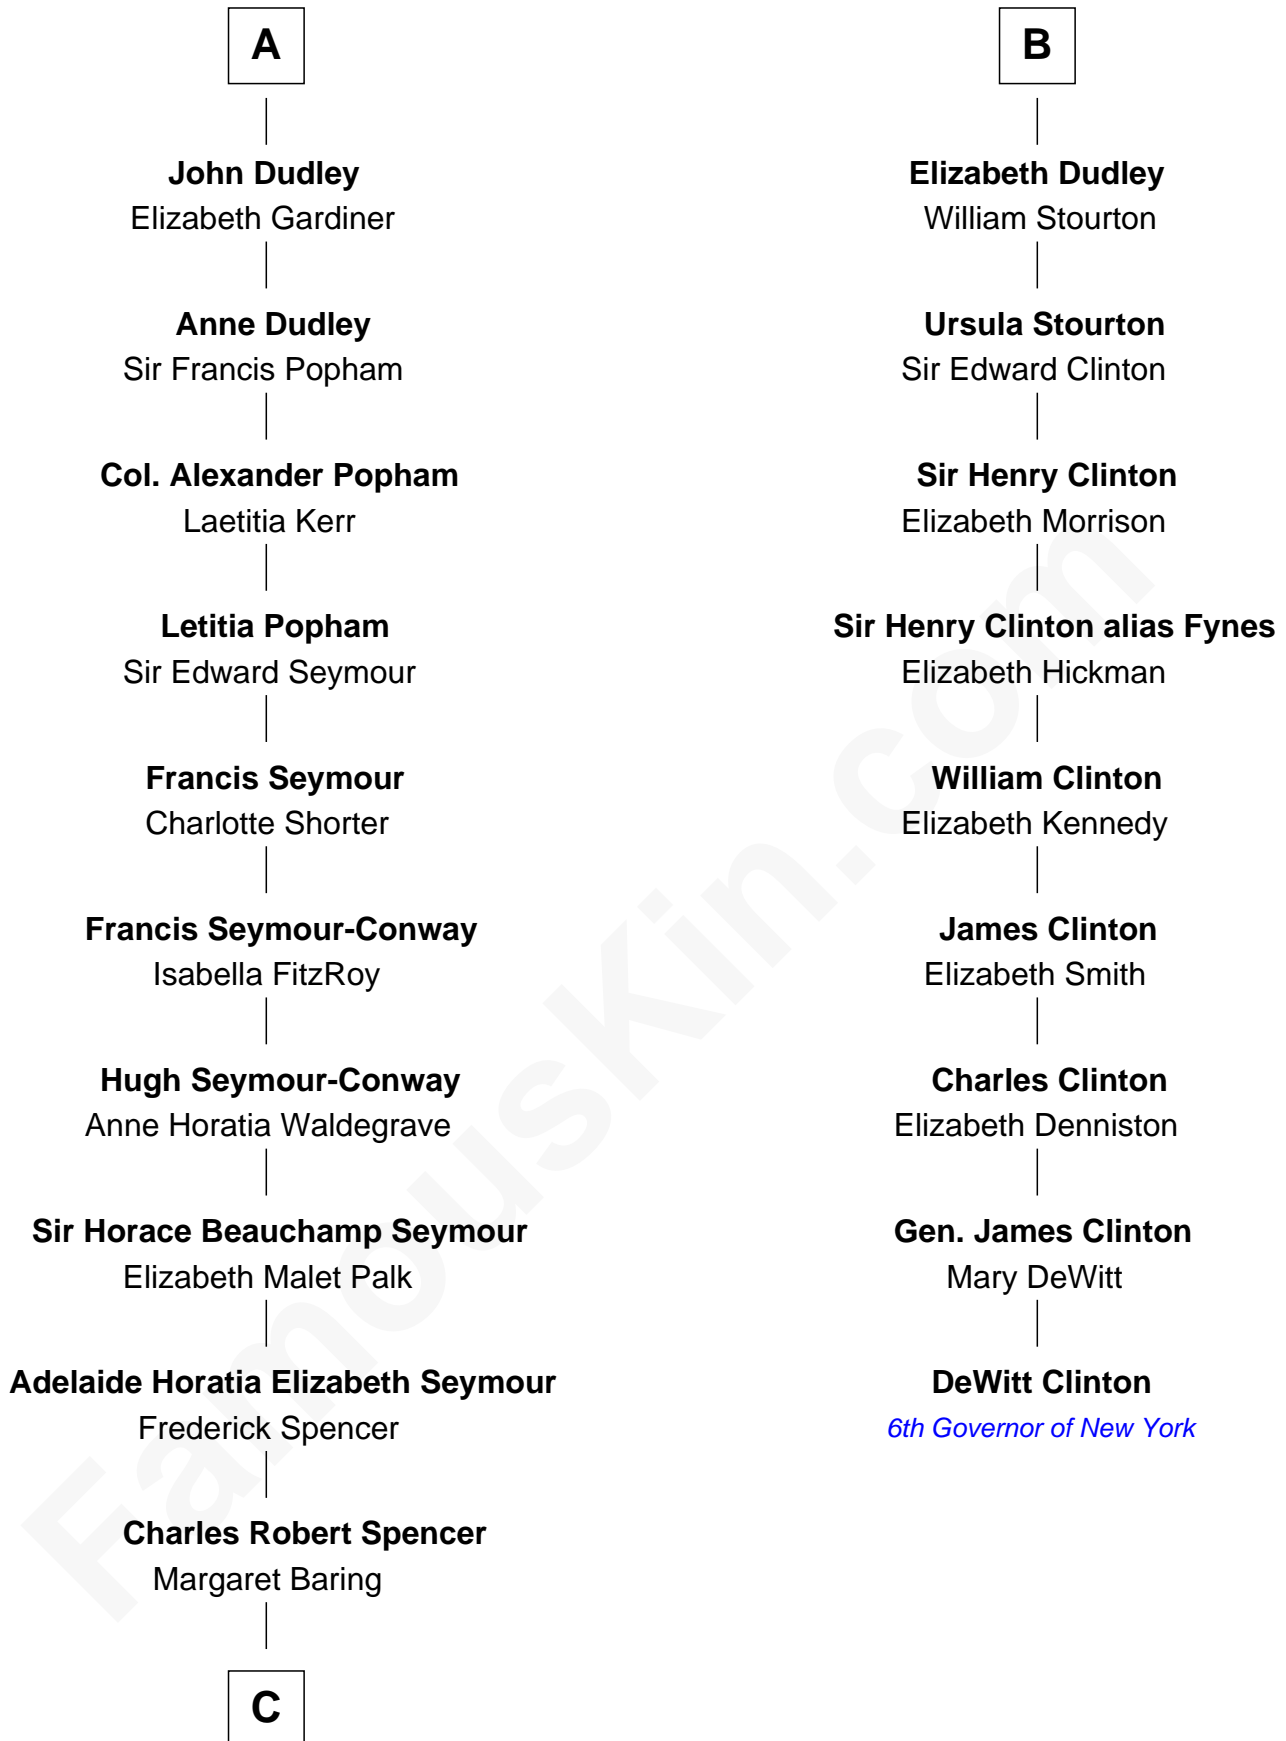

FamousKin.com Relationship Chart of

Prince Harry
Duke of Sussex

15th cousin 5 times removed of

DeWitt Clinton
6th Governor of New York

Sir William de Cantilupe
Eve de Braiose

C

Albert Edward John Spencer

Cynthia Elinor Beatrix Hamilton

Edward John Spencer

Frances Ruth Burke Roche

Princess Diana Frances Spencer

Charles III, King of the United Kingdom

Prince Harry

Duke of Sussex

FamousKin.com