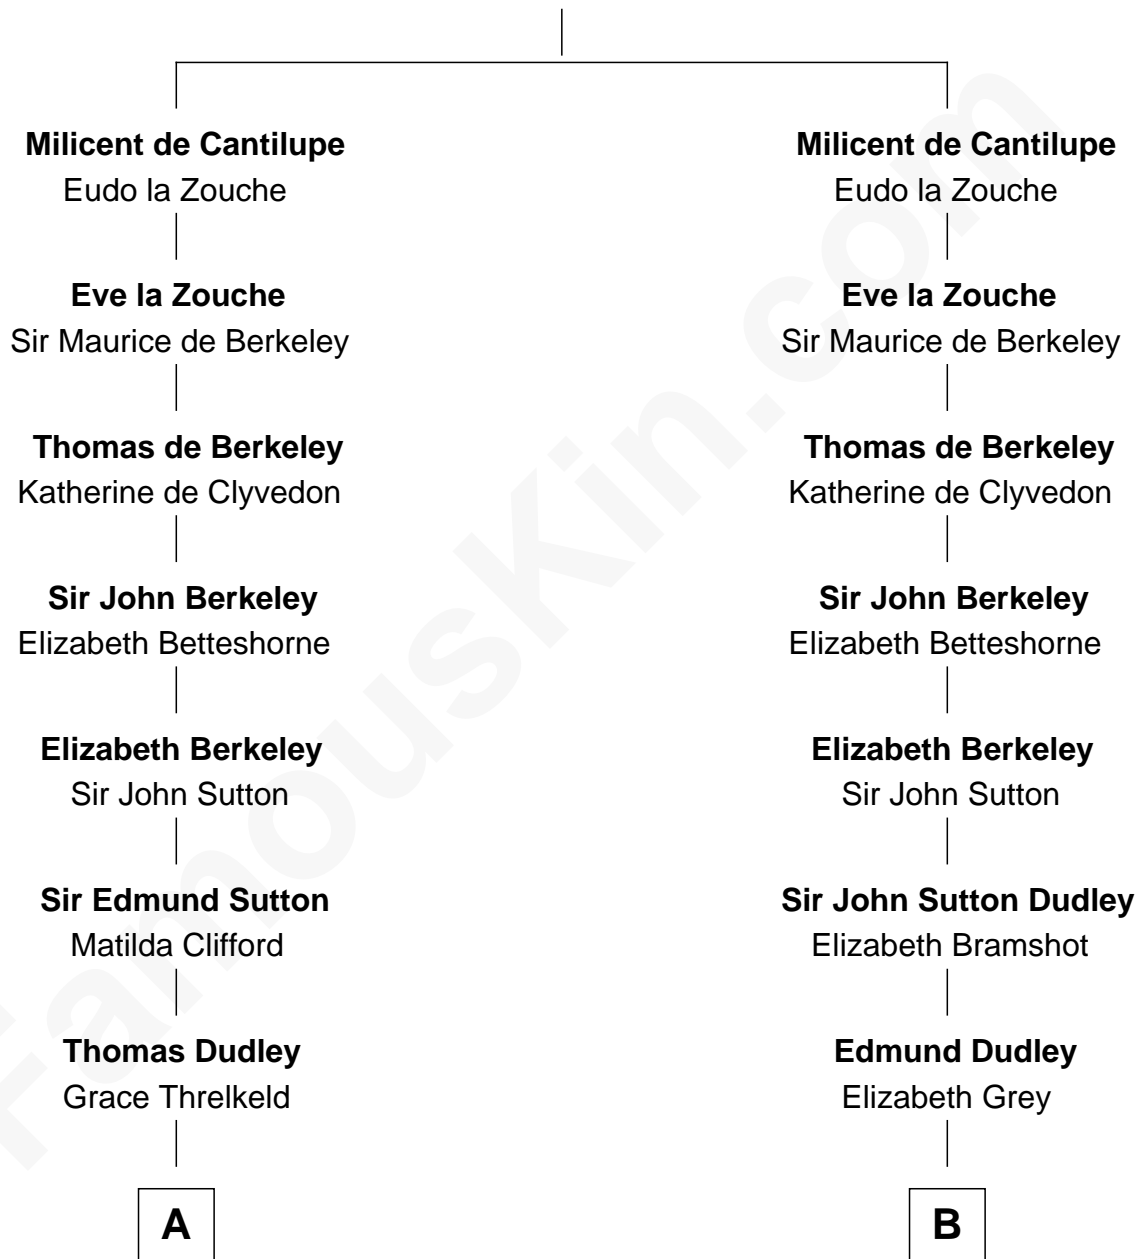

FamousKin.com Relationship Chart of

Prince Harry
Duke of Sussex

15th cousin 5 times removed of

DeWitt Clinton
6th Governor of New York

Sir William de Cantilupe
Eve de Braiose

C

Albert Edward John Spencer

Cynthia Elinor Beatrix Hamilton

Edward John Spencer

Frances Ruth Burke Roche

Princess Diana Frances Spencer

Charles III, King of the United Kingdom

Prince Harry

Duke of Sussex

FamousKin.com