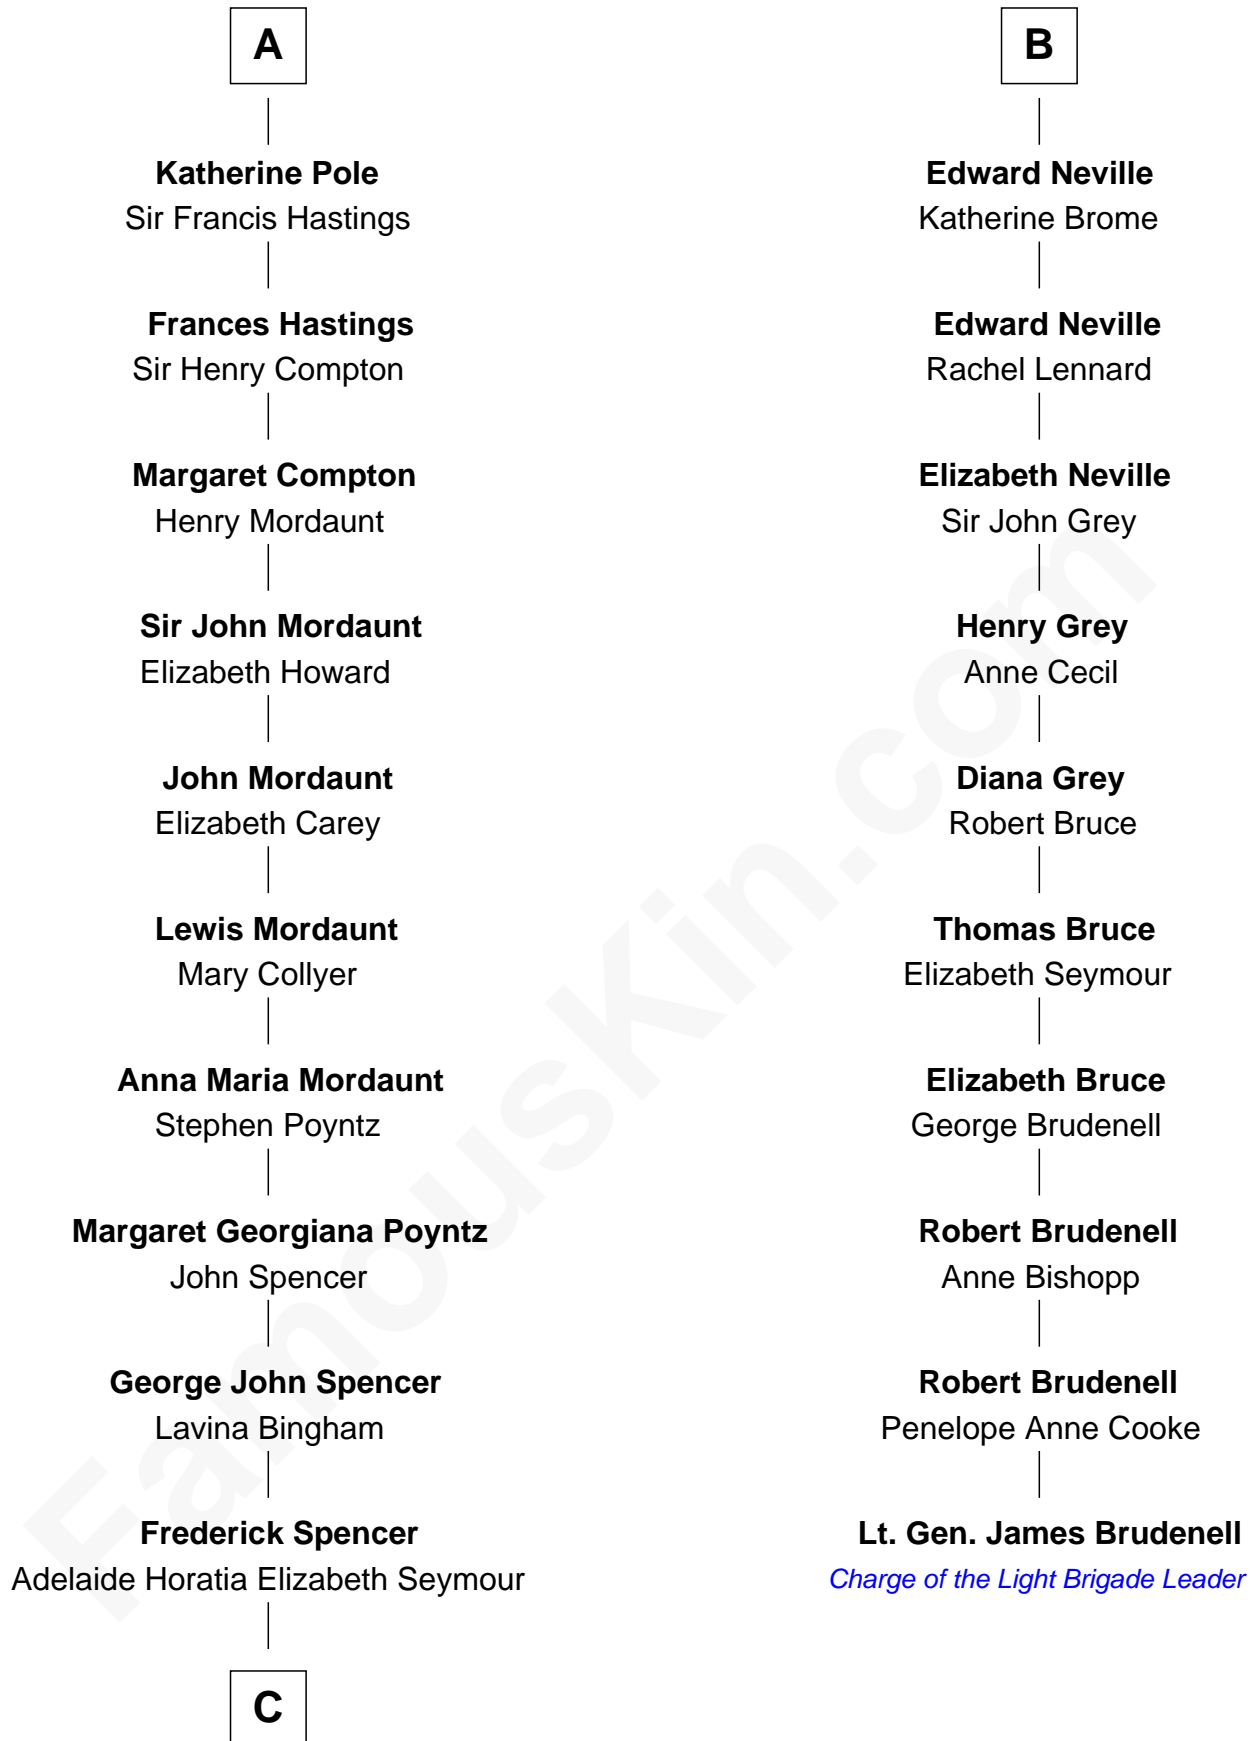

FamousKin.com

Relationship Chart of

Prince Harry

Duke of Sussex

16th cousin 5 times removed of

Lt. Gen. James Brudenell

Leader of the "Charge of the Light Brigade"

C

—
Charles Robert Spencer

Margaret Baring

—
Albert Edward John Spencer

Cynthia Elinor Beatrix Hamilton

—
Edward John Spencer

Frances Ruth Burke Roche

—
Princess Diana Frances Spencer

Charles III, King of the United Kingdom