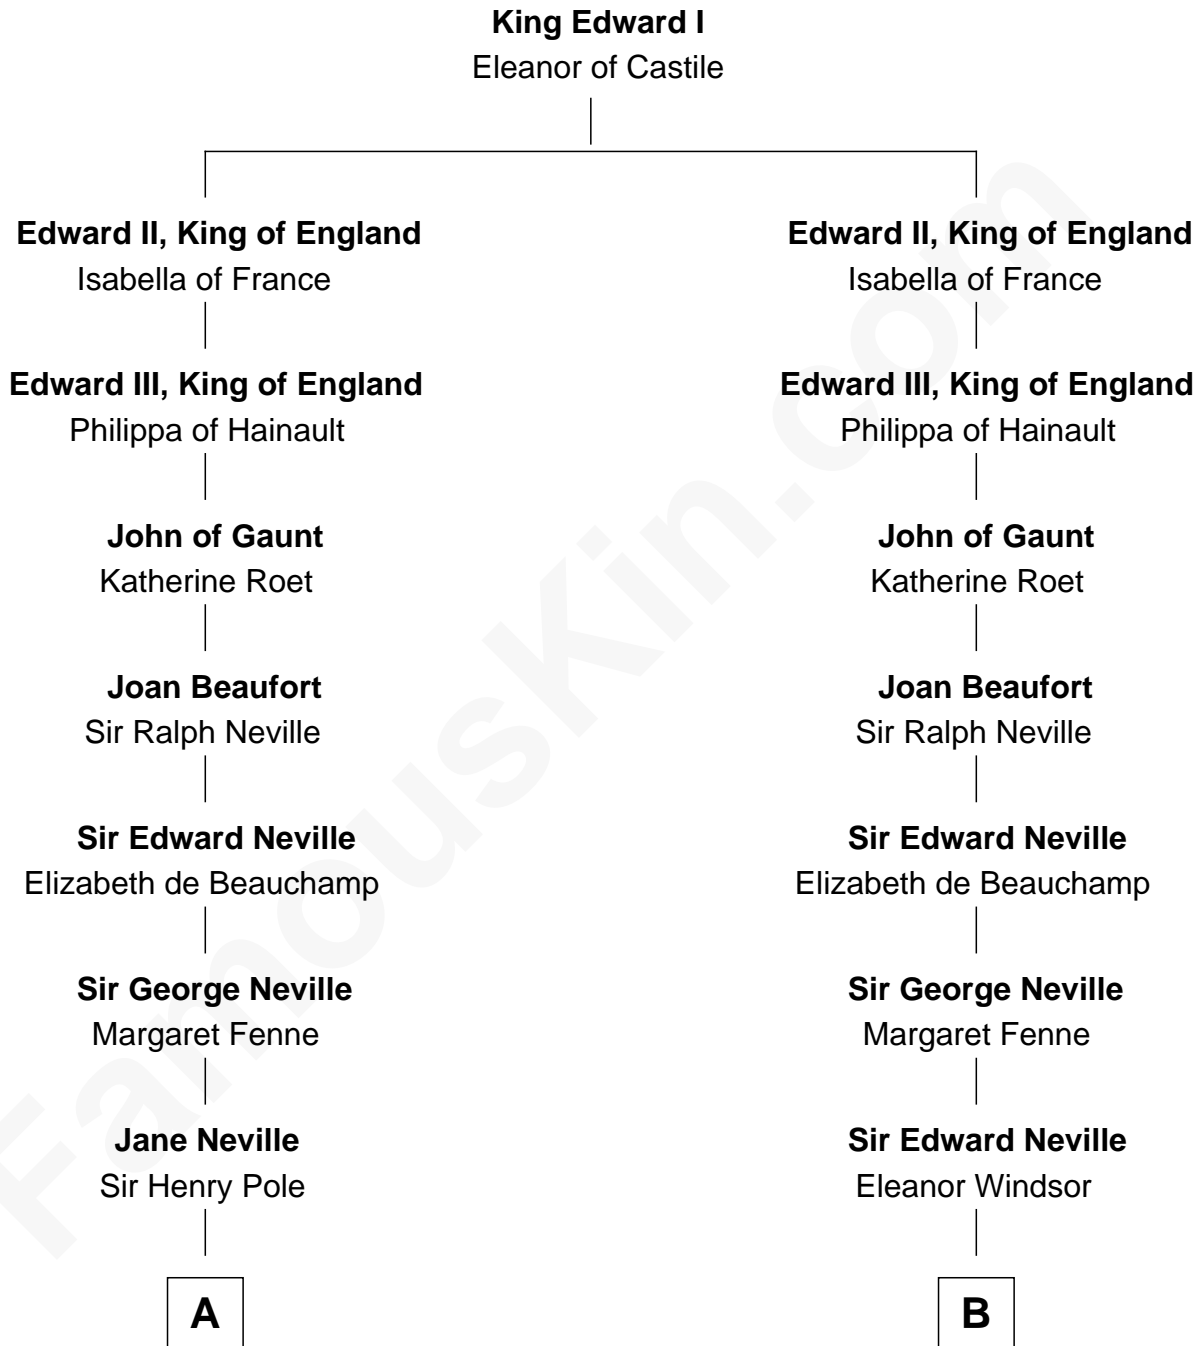

FamousKin.com

Relationship Chart of

Prince Harry

Duke of Sussex

16th cousin 5 times removed of

Lt. Gen. James Brudenell

Leader of the "Charge of the Light Brigade"

C

—
Charles Robert Spencer

Margaret Baring

—
Albert Edward John Spencer

Cynthia Elinor Beatrix Hamilton

—
Edward John Spencer

Frances Ruth Burke Roche

—
Princess Diana Frances Spencer

Charles III, King of the United Kingdom