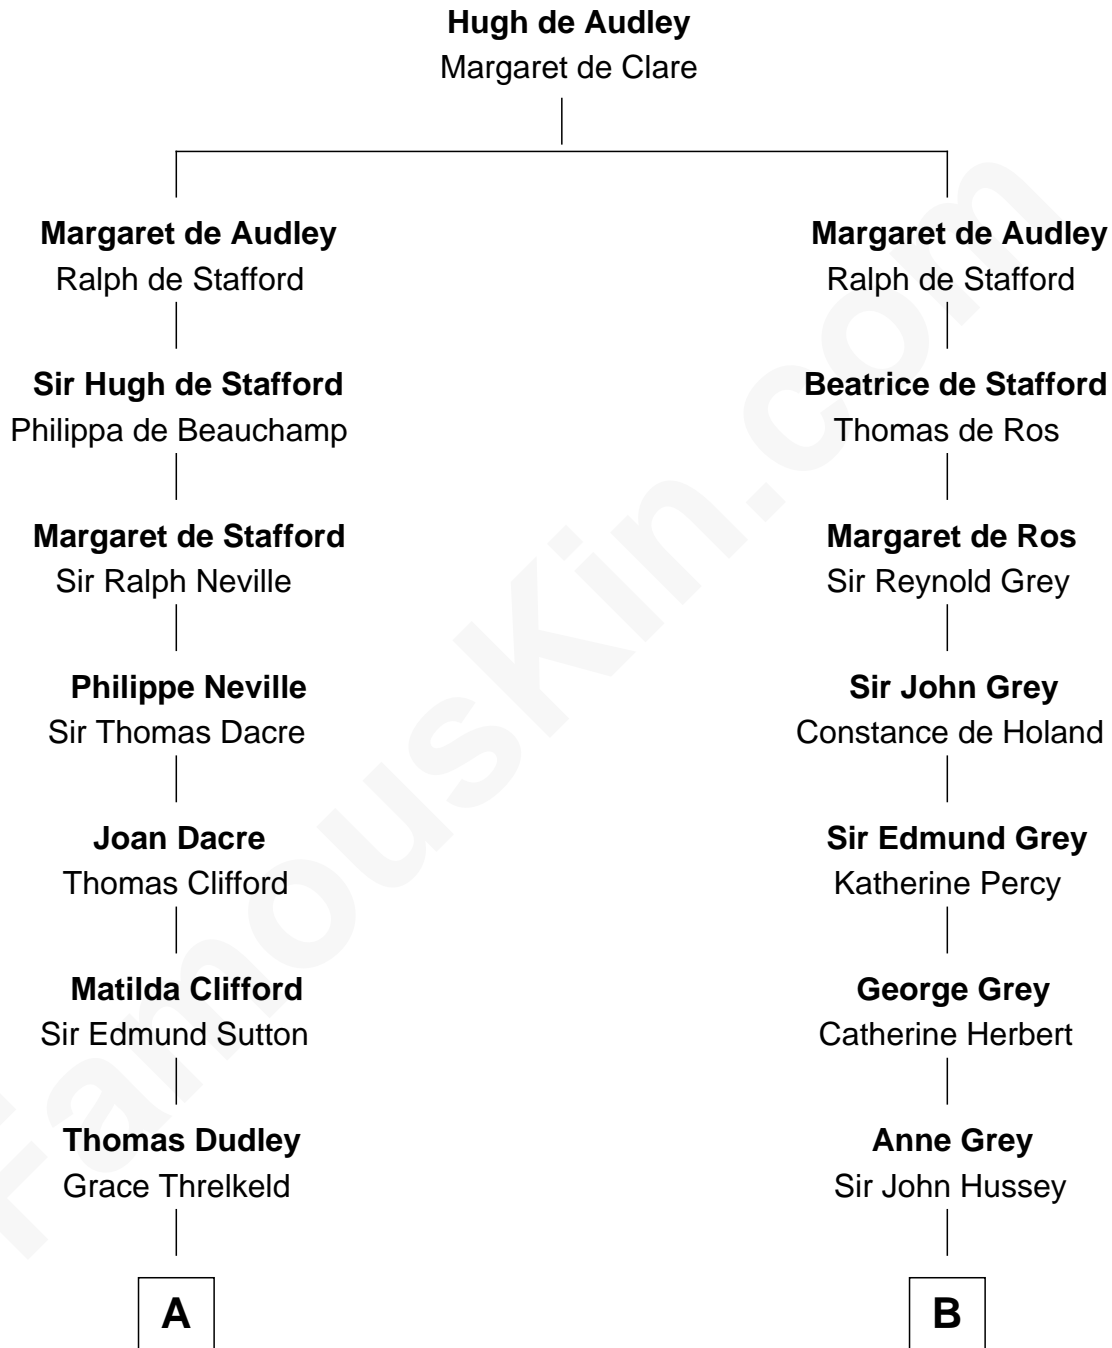

FamousKin.com Relationship Chart of

Prince Harry

Duke of Sussex

16th cousin 4 times removed of

Lt. Gen. James Brudenell

Leader of the "Charge of the Light Brigade"

C

—
Albert Edward John Spencer

Cynthia Elinor Beatrix Hamilton

—
Edward John Spencer

Frances Ruth Burke Roche

—
Princess Diana Frances Spencer

Charles III, King of the United Kingdom

—
Prince Harry

Duke of Sussex

FamousKin.com