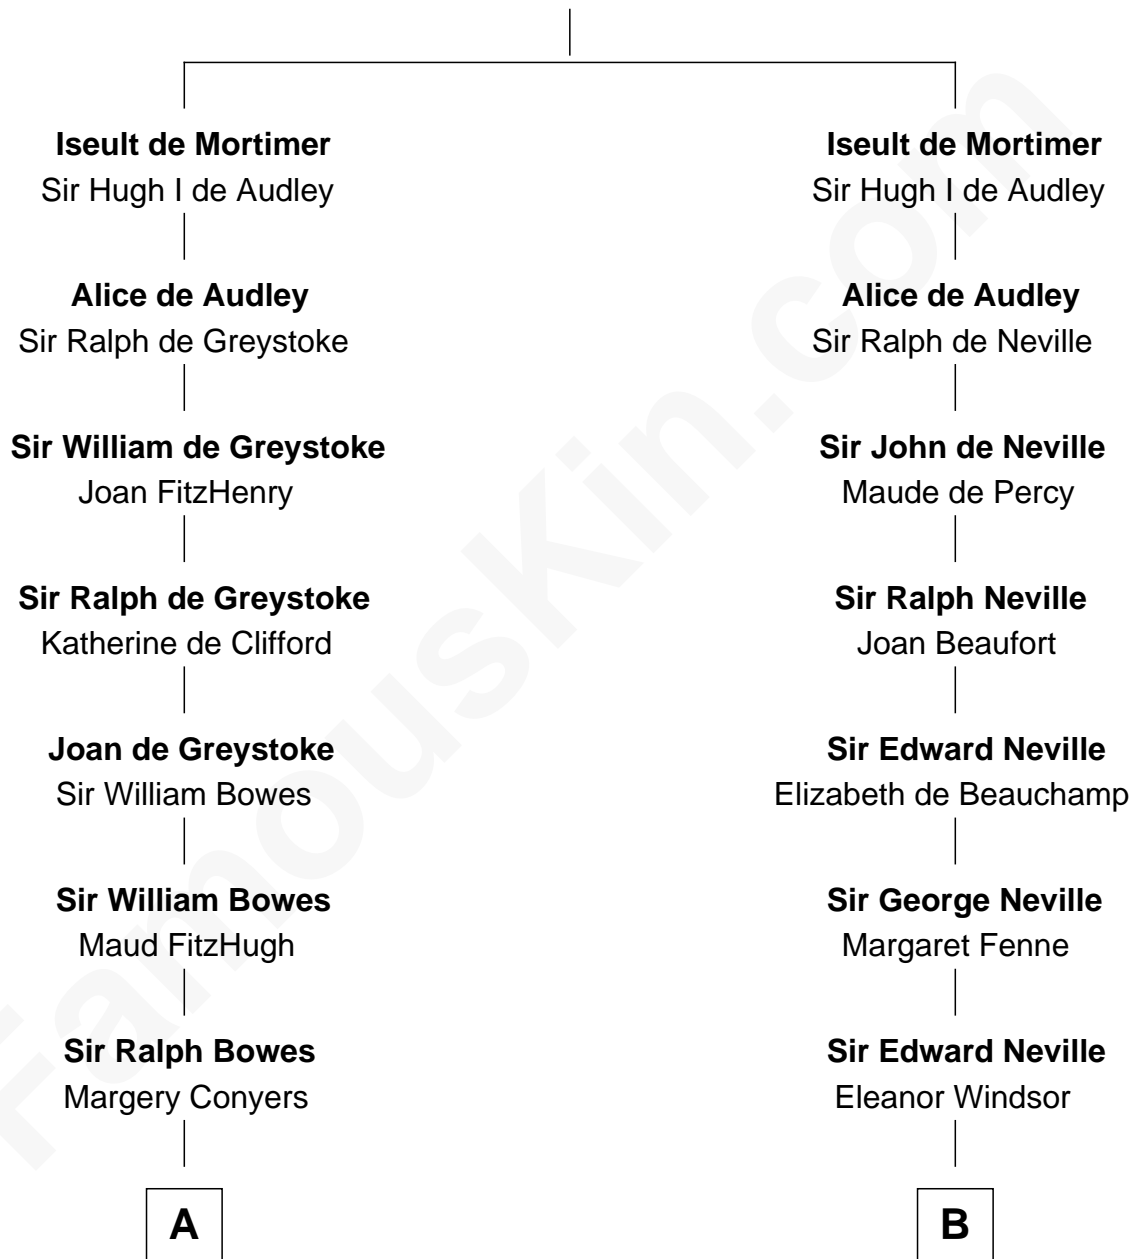

FamousKin.com Relationship Chart of

Prince Harry
Duke of Sussex

16th cousin 5 times removed of

Lt. Gen. James Brudenell

Leader of the "Charge of the Light Brigade"

Sir Edmund Mortimer
Margaret de Fiennes

C

Claude George Bowes-Lyon
Cecilia Nina Cavendish-Bentinck

Elizabeth Bowes-Lyon
George VI, King of the United Kingdom

Elizabeth II, Queen of the United Kingdom
Prince Philip of Edinburgh

Charles III, King of the United Kingdom
Princess Diana Frances Spencer

Prince Harry
Duke of Sussex