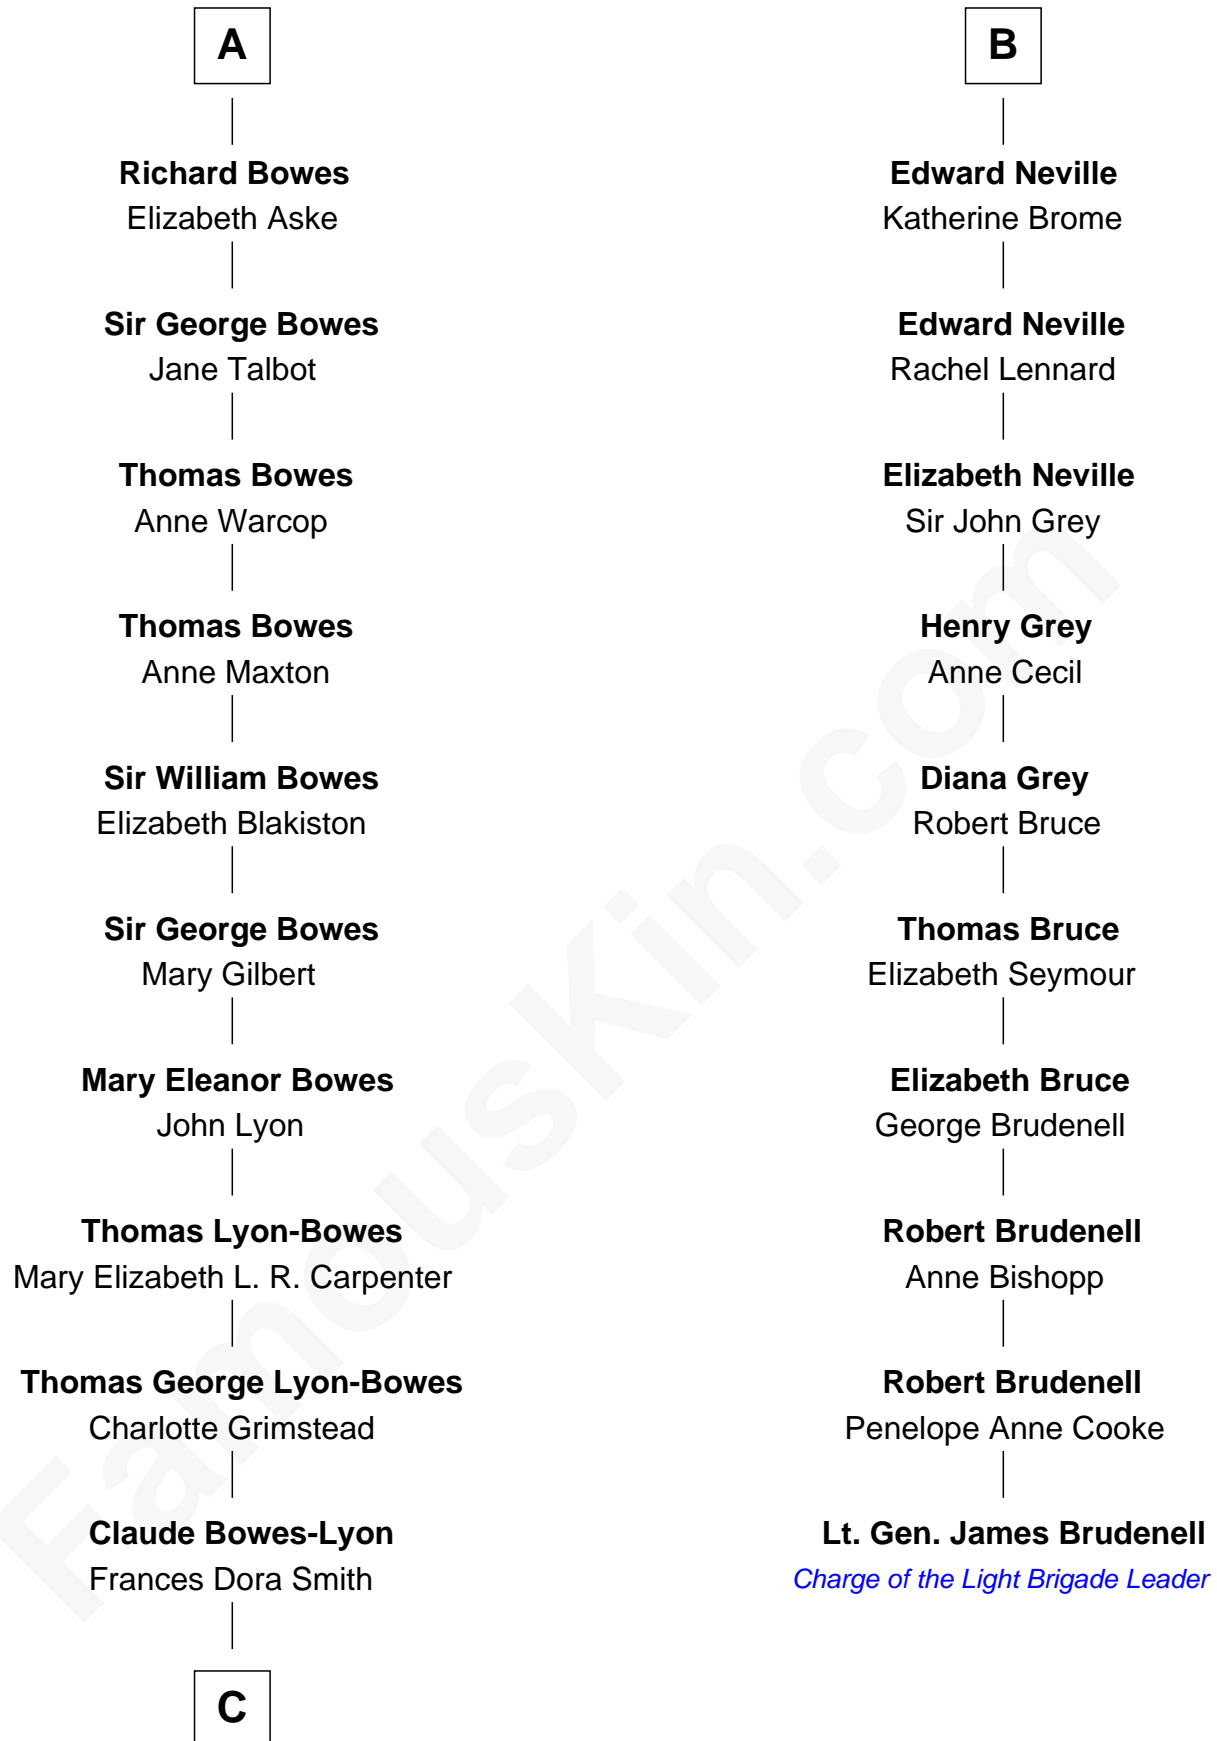

FamousKin.com Relationship Chart of

Prince Harry
Duke of Sussex

16th cousin 5 times removed of

Lt. Gen. James Brudenell

Leader of the "Charge of the Light Brigade"

Sir Edmund Mortimer
Margaret de Fiennes

C

Claude George Bowes-Lyon
Cecilia Nina Cavendish-Bentinck

Elizabeth Bowes-Lyon
George VI, King of the United Kingdom

Elizabeth II, Queen of the United Kingdom
Prince Philip of Edinburgh

Charles III, King of the United Kingdom
Princess Diana Frances Spencer

Prince Harry
Duke of Sussex