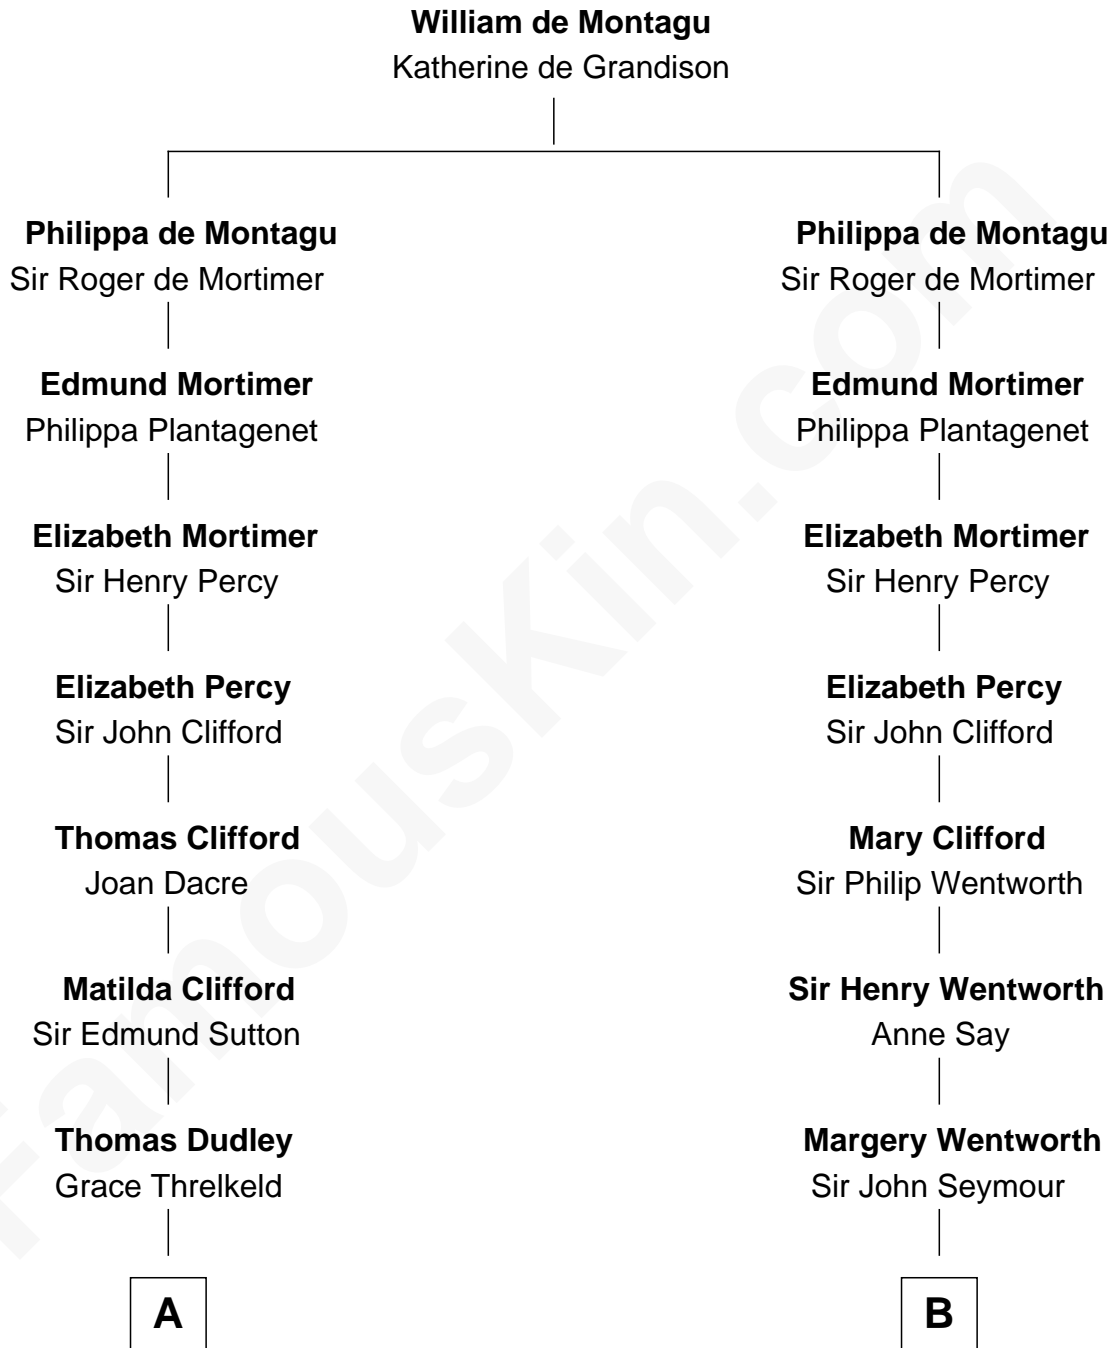

FamousKin.com Relationship Chart of

Prince Harry

Duke of Sussex

16th cousin 4 times removed of

Lt. Gen. James Brudenell

Leader of the "Charge of the Light Brigade"

C

—
Albert Edward John Spencer

Cynthia Elinor Beatrix Hamilton

—
Edward John Spencer

Frances Ruth Burke Roche

—
Princess Diana Frances Spencer

Charles III, King of the United Kingdom

—
Prince Harry

Duke of Sussex

FamousKin.com