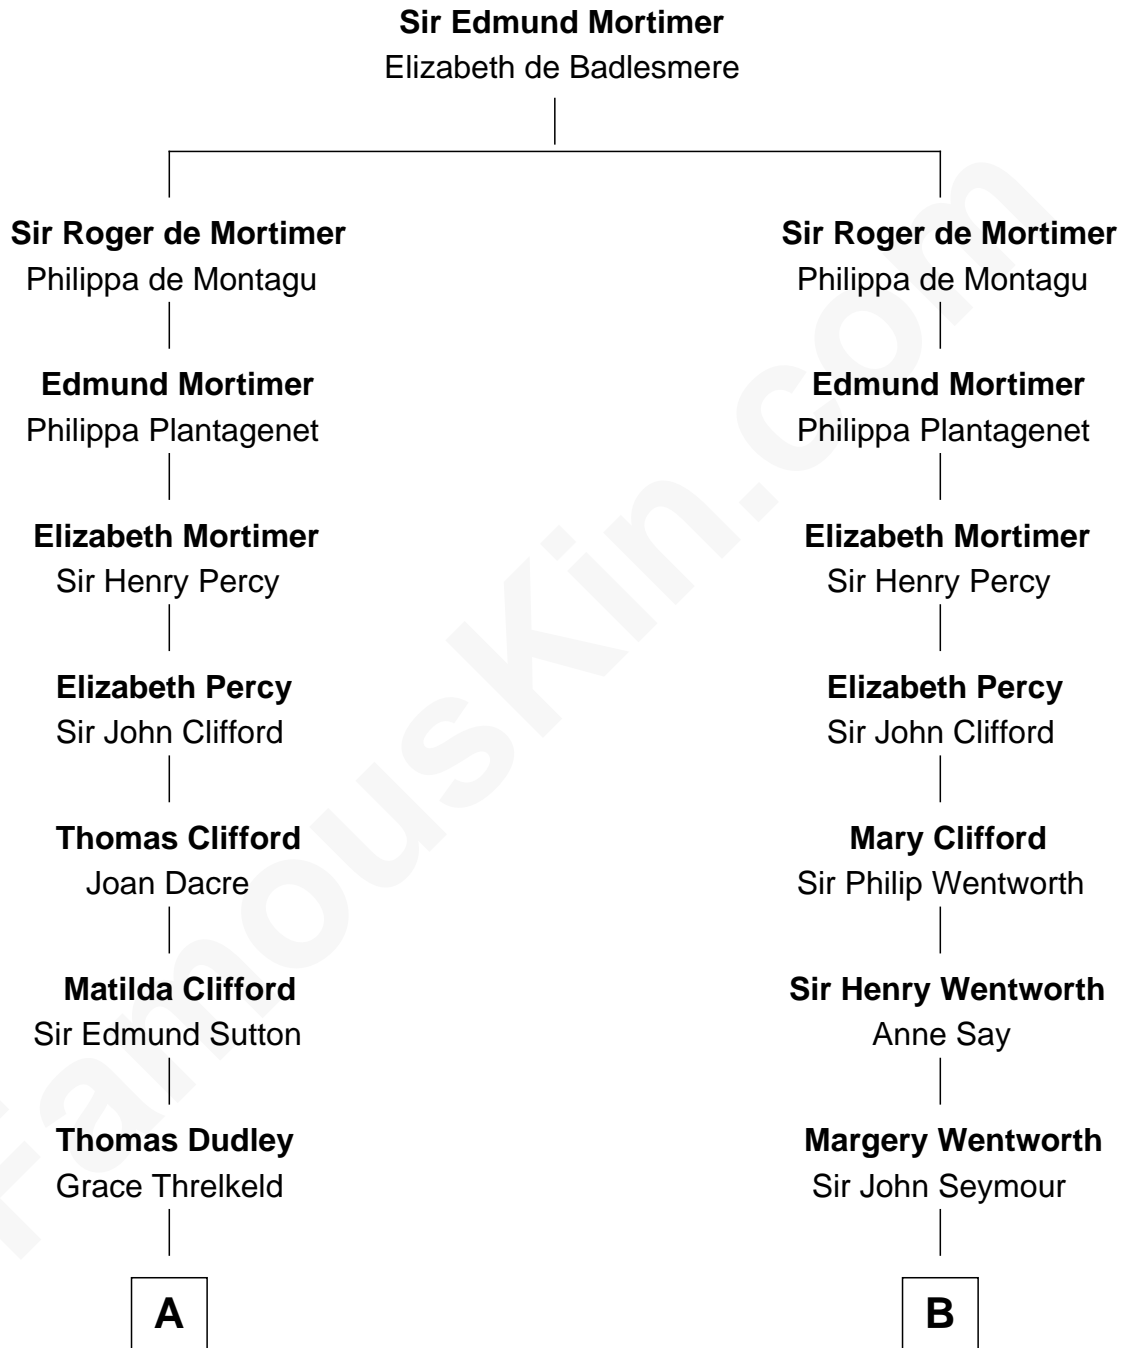

# FamousKin.com Relationship Chart of

**Prince Harry**  
*Duke of Sussex*

16th cousin 4 times removed of

**Lt. Gen. James Brudenell**

*Leader of the "Charge of the Light Brigade"*

**C**

—  
**Albert Edward John Spencer**

Cynthia Elinor Beatrix Hamilton

—  
**Edward John Spencer**

Frances Ruth Burke Roche

—  
**Princess Diana Frances Spencer**

Charles III, King of the United Kingdom

—  
**Prince Harry**

*Duke of Sussex*

FamousKin.com