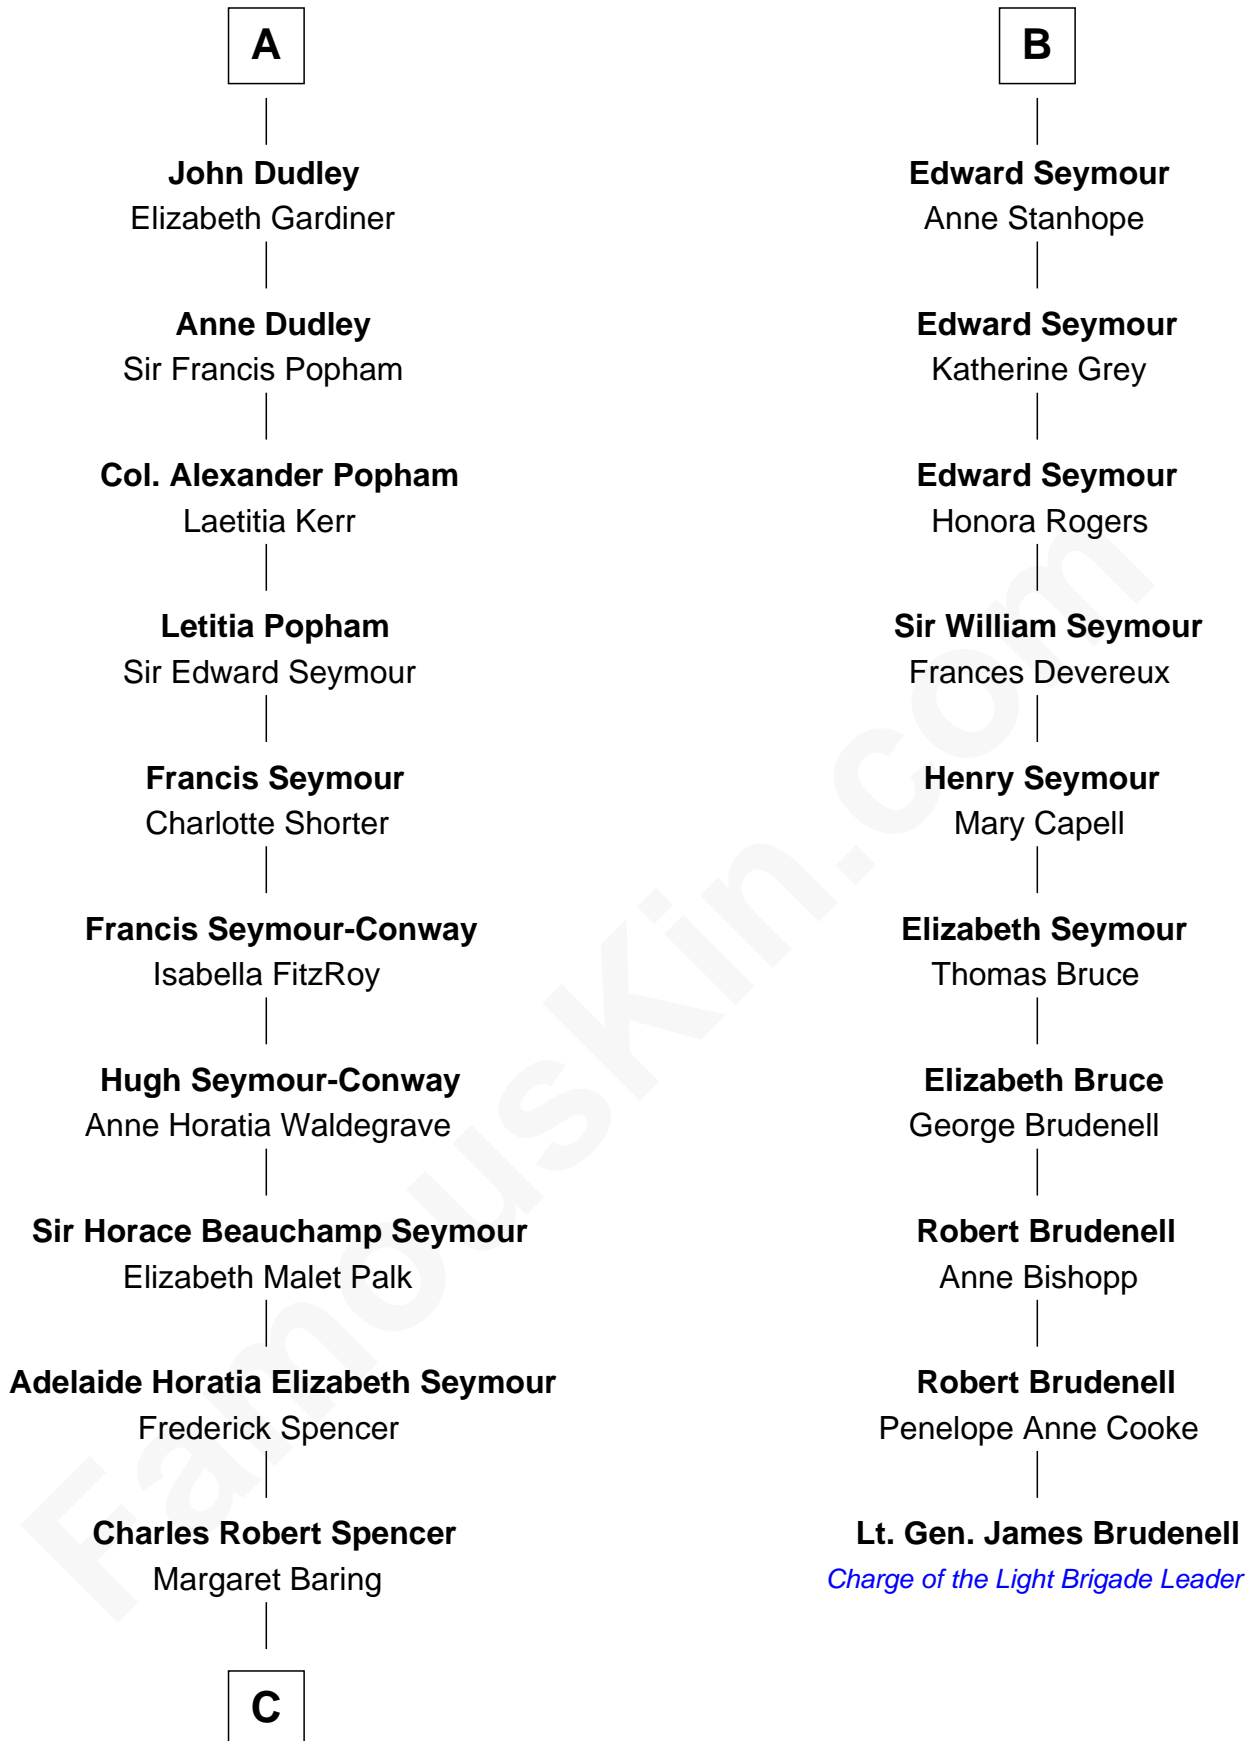

# FamousKin.com Relationship Chart of

**Prince Harry**  
*Duke of Sussex*

16th cousin 4 times removed of

**Lt. Gen. James Brudenell**

*Leader of the "Charge of the Light Brigade"*

**C**

—  
**Albert Edward John Spencer**

Cynthia Elinor Beatrix Hamilton

—  
**Edward John Spencer**

Frances Ruth Burke Roche

—  
**Princess Diana Frances Spencer**

Charles III, King of the United Kingdom

—  
**Prince Harry**

*Duke of Sussex*

FamousKin.com