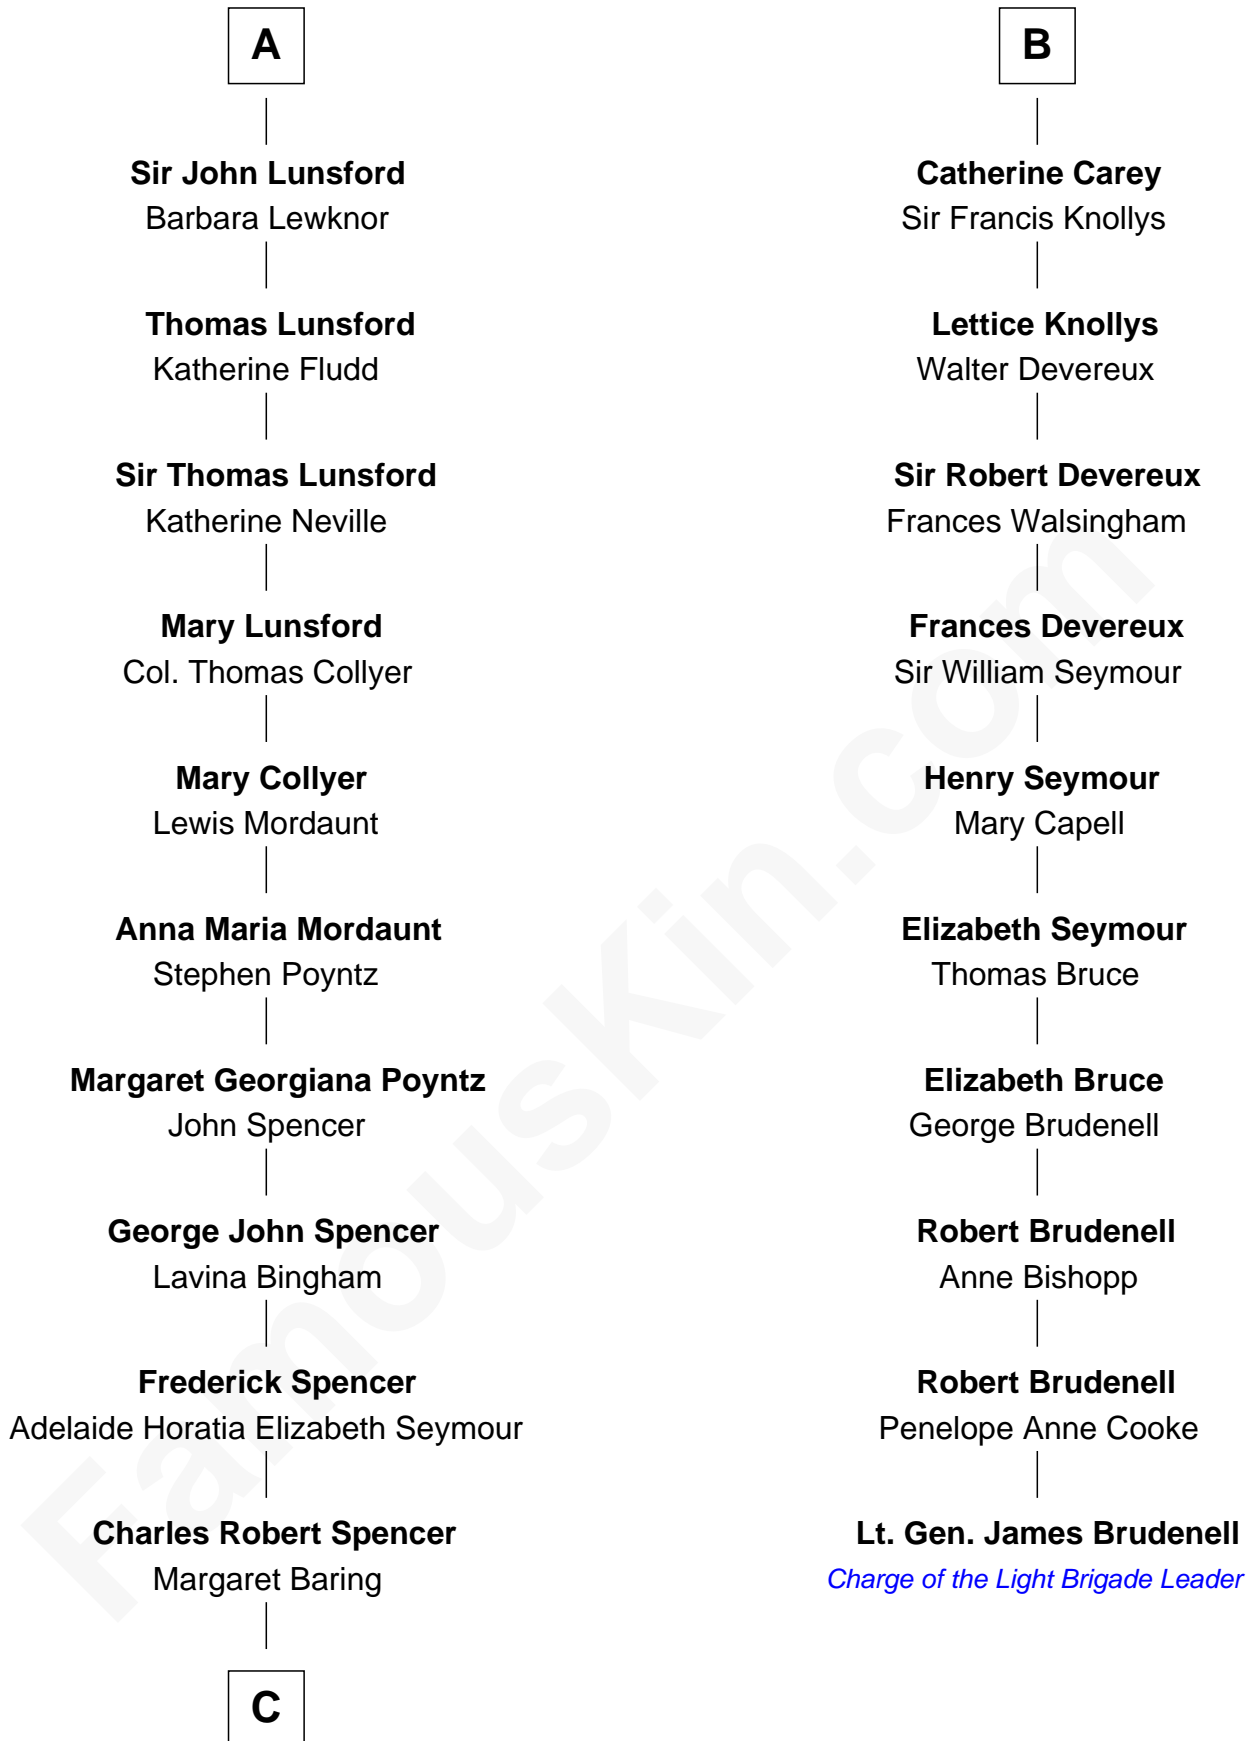

FamousKin.com Relationship Chart of

Prince Harry
Duke of Sussex

16th cousin 4 times removed of

Lt. Gen. James Brudenell
Leader of the "Charge of the Light Brigade"

Sir Thomas de St. Omer

C

—
Albert Edward John Spencer

Cynthia Elinor Beatrix Hamilton

—
Edward John Spencer

Frances Ruth Burke Roche

—
Princess Diana Frances Spencer

Charles III, King of the United Kingdom

—
Prince Harry

Duke of Sussex

FamousKin.com