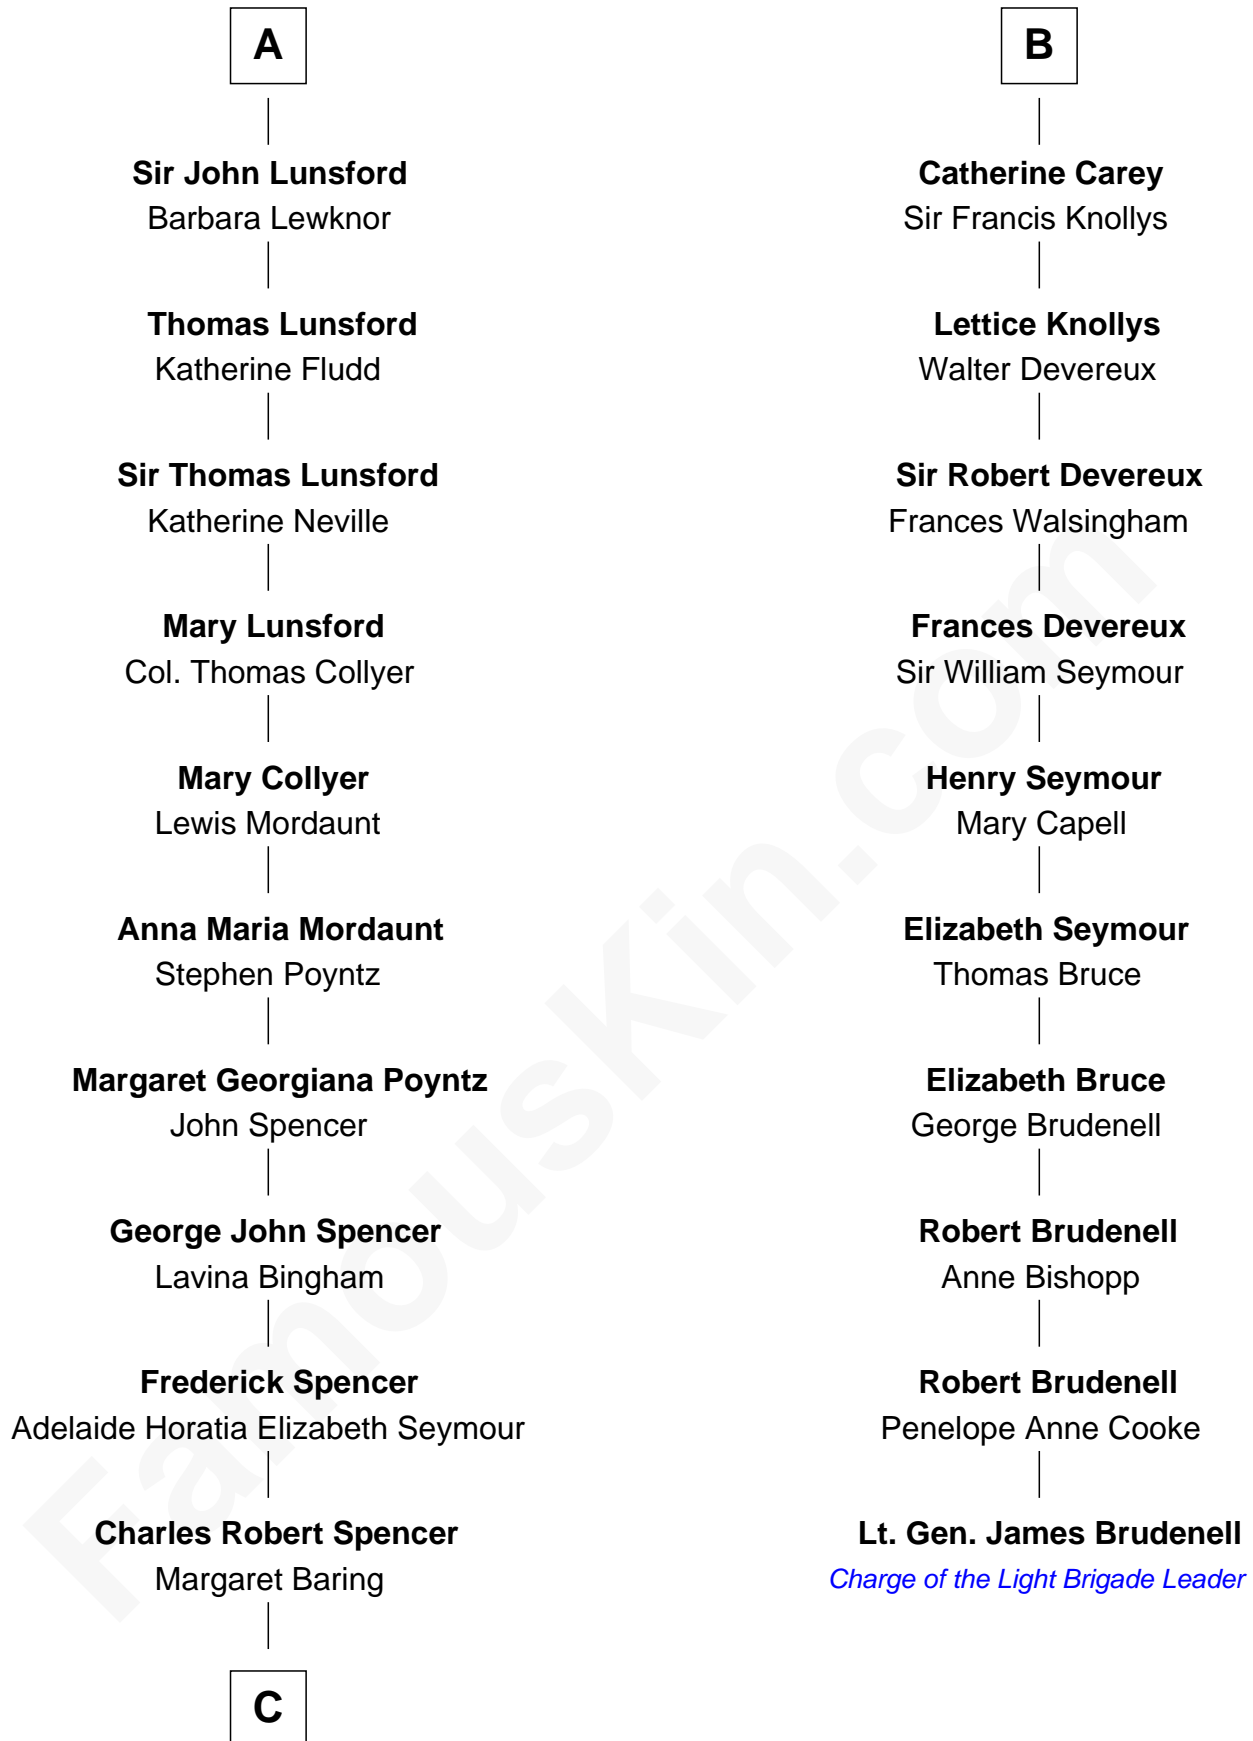

FamousKin.com Relationship Chart of

Prince Harry
Duke of Sussex

16th cousin 4 times removed of

Lt. Gen. James Brudenell
Leader of the "Charge of the Light Brigade"

Sir Richard de Walkfare

C

—
Albert Edward John Spencer

Cynthia Elinor Beatrix Hamilton

—
Edward John Spencer

Frances Ruth Burke Roche

—
Princess Diana Frances Spencer

Charles III, King of the United Kingdom

—
Prince Harry

Duke of Sussex

FamousKin.com