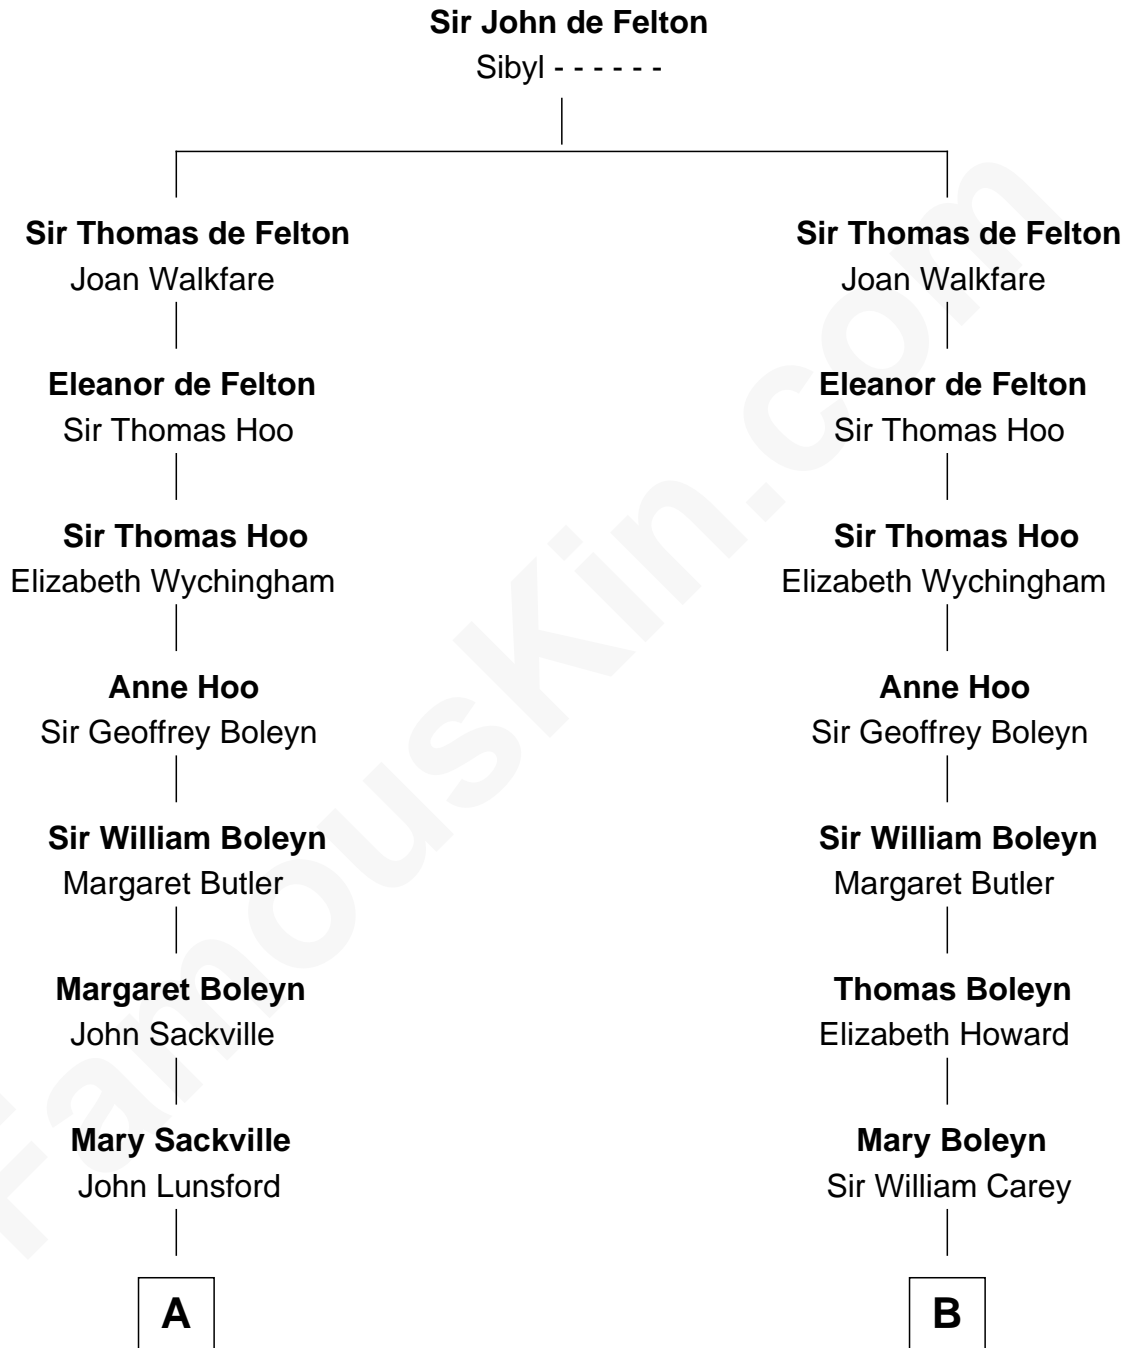

# FamousKin.com Relationship Chart of

**Prince Harry**  
*Duke of Sussex*

16th cousin 4 times removed of

**Lt. Gen. James Brudenell**  
*Leader of the "Charge of the Light Brigade"*

**C**

Albert Edward John Spencer

Cynthia Elinor Beatrix Hamilton

Edward John Spencer

Frances Ruth Burke Roche

Princess Diana Frances Spencer

Charles III, King of the United Kingdom

Prince Harry

*Duke of Sussex*

FamousKin.com