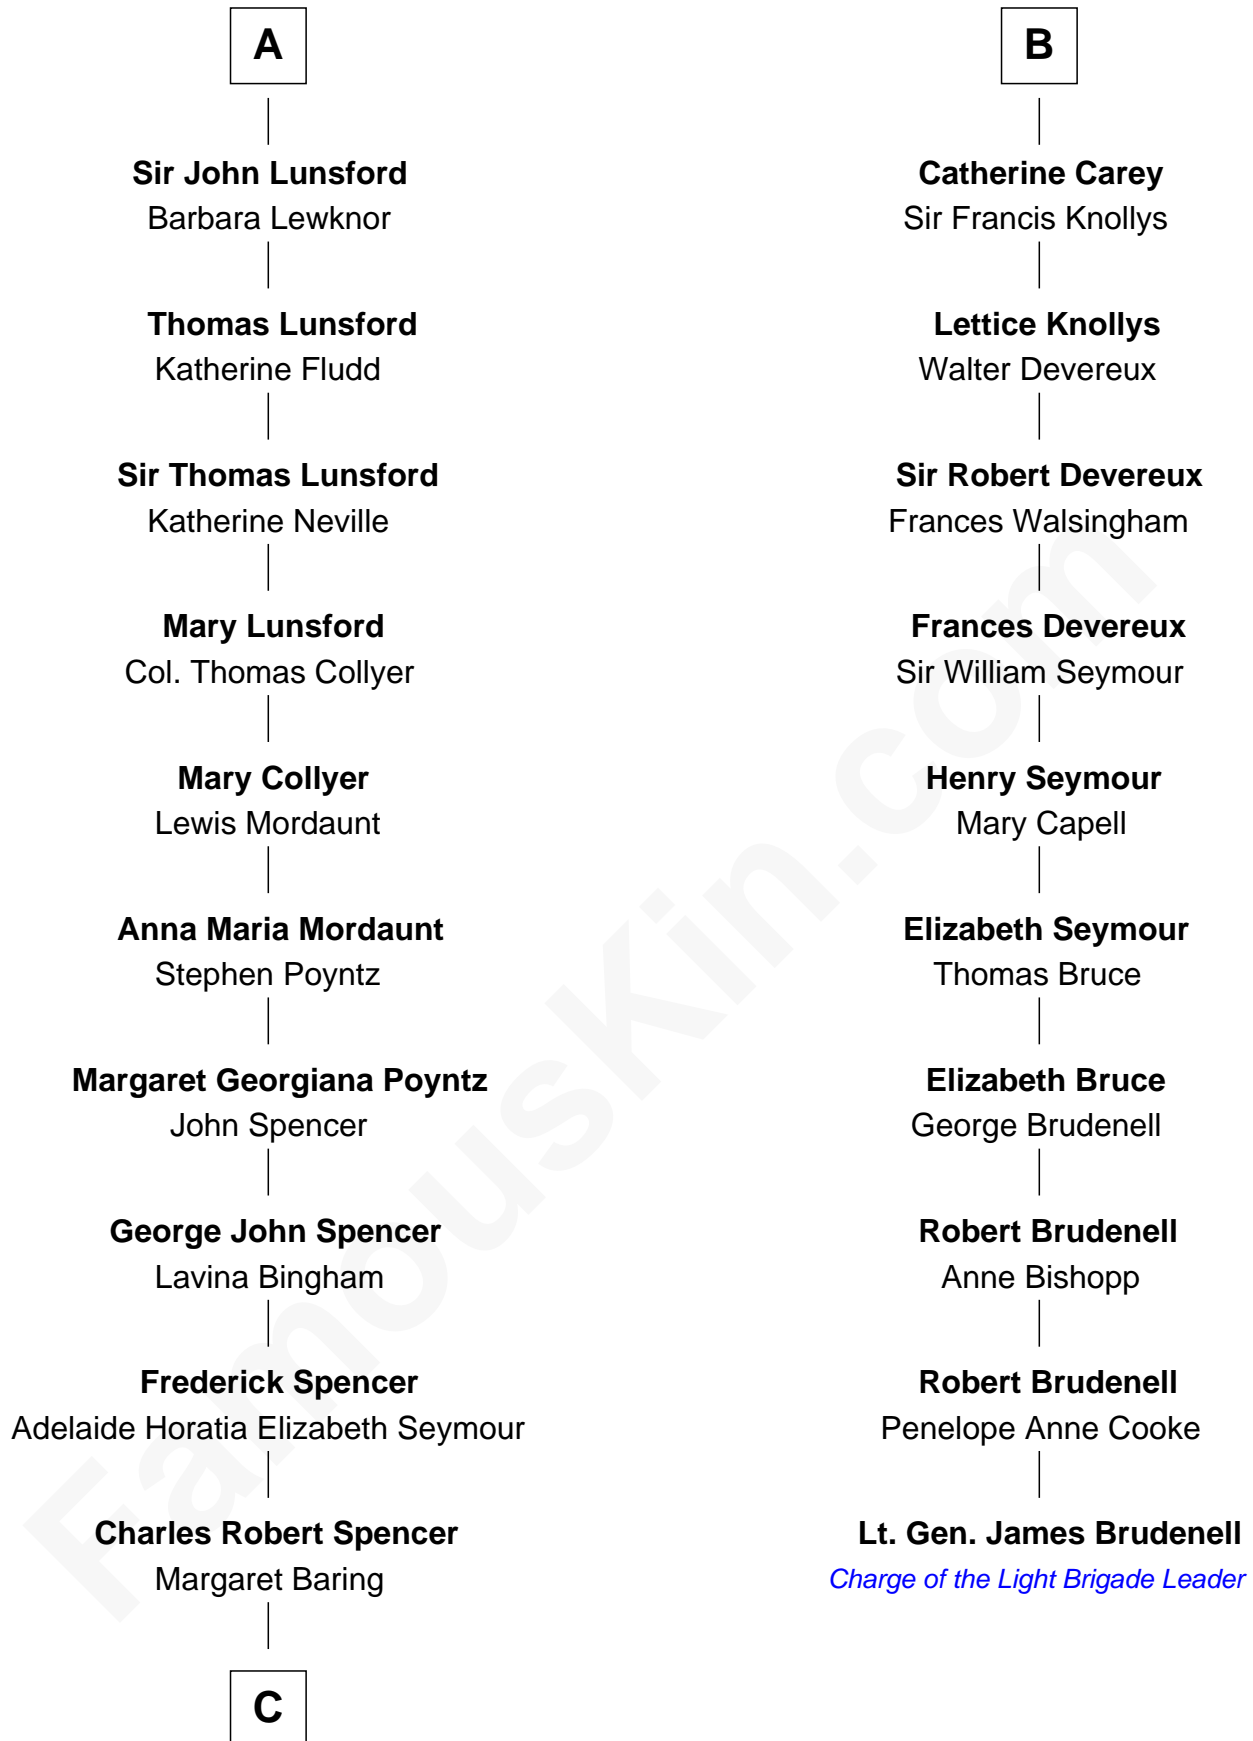

# FamousKin.com Relationship Chart of

**Prince Harry**  
*Duke of Sussex*

16th cousin 4 times removed of

**Lt. Gen. James Brudenell**  
*Leader of the "Charge of the Light Brigade"*

**C**

Albert Edward John Spencer

Cynthia Elinor Beatrix Hamilton

Edward John Spencer

Frances Ruth Burke Roche

Princess Diana Frances Spencer

Charles III, King of the United Kingdom

Prince Harry

*Duke of Sussex*

FamousKin.com