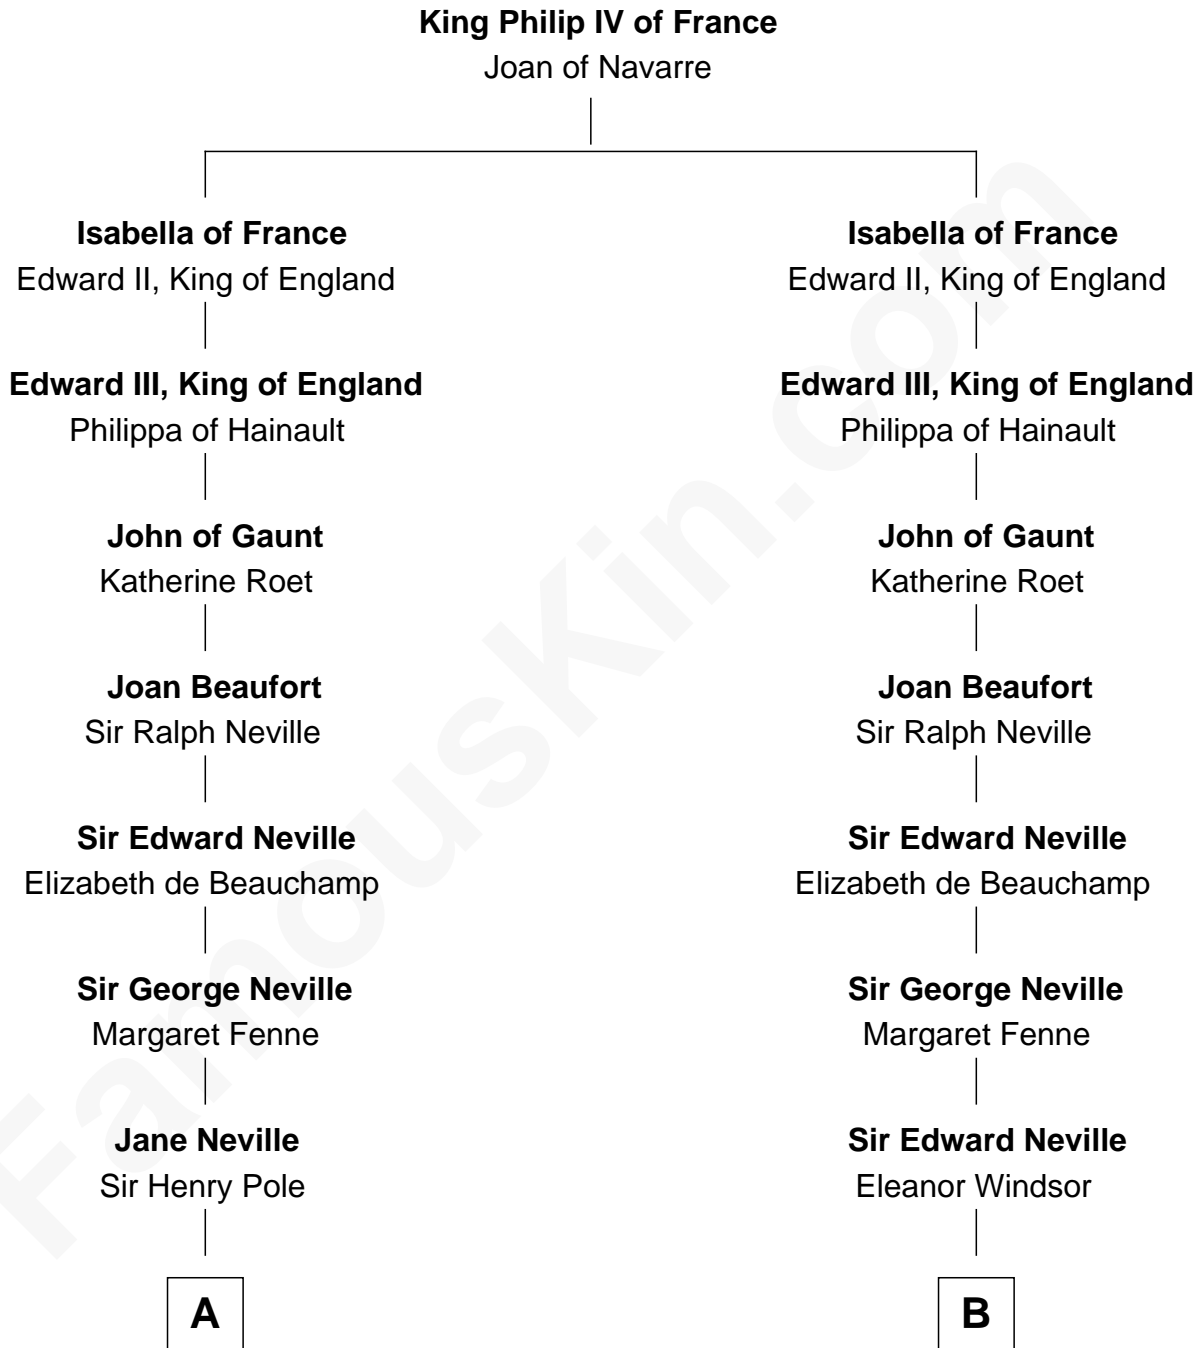

**FamousKin.com**  
**Relationship Chart of**  
**Prince Harry**  
*Duke of Sussex*

**16th cousin 5 times removed of**  
**Lt. Gen. James Brudenell**  
*Leader of the "Charge of the Light Brigade"*

**A**

**Katherine Pole**  
Sir Francis Hastings

**Frances Hastings**  
Sir Henry Compton

**Margaret Compton**  
Henry Mordaunt

**Sir John Mordaunt**  
Elizabeth Howard

**John Mordaunt**  
Elizabeth Carey

**Lewis Mordaunt**  
Mary Collyer