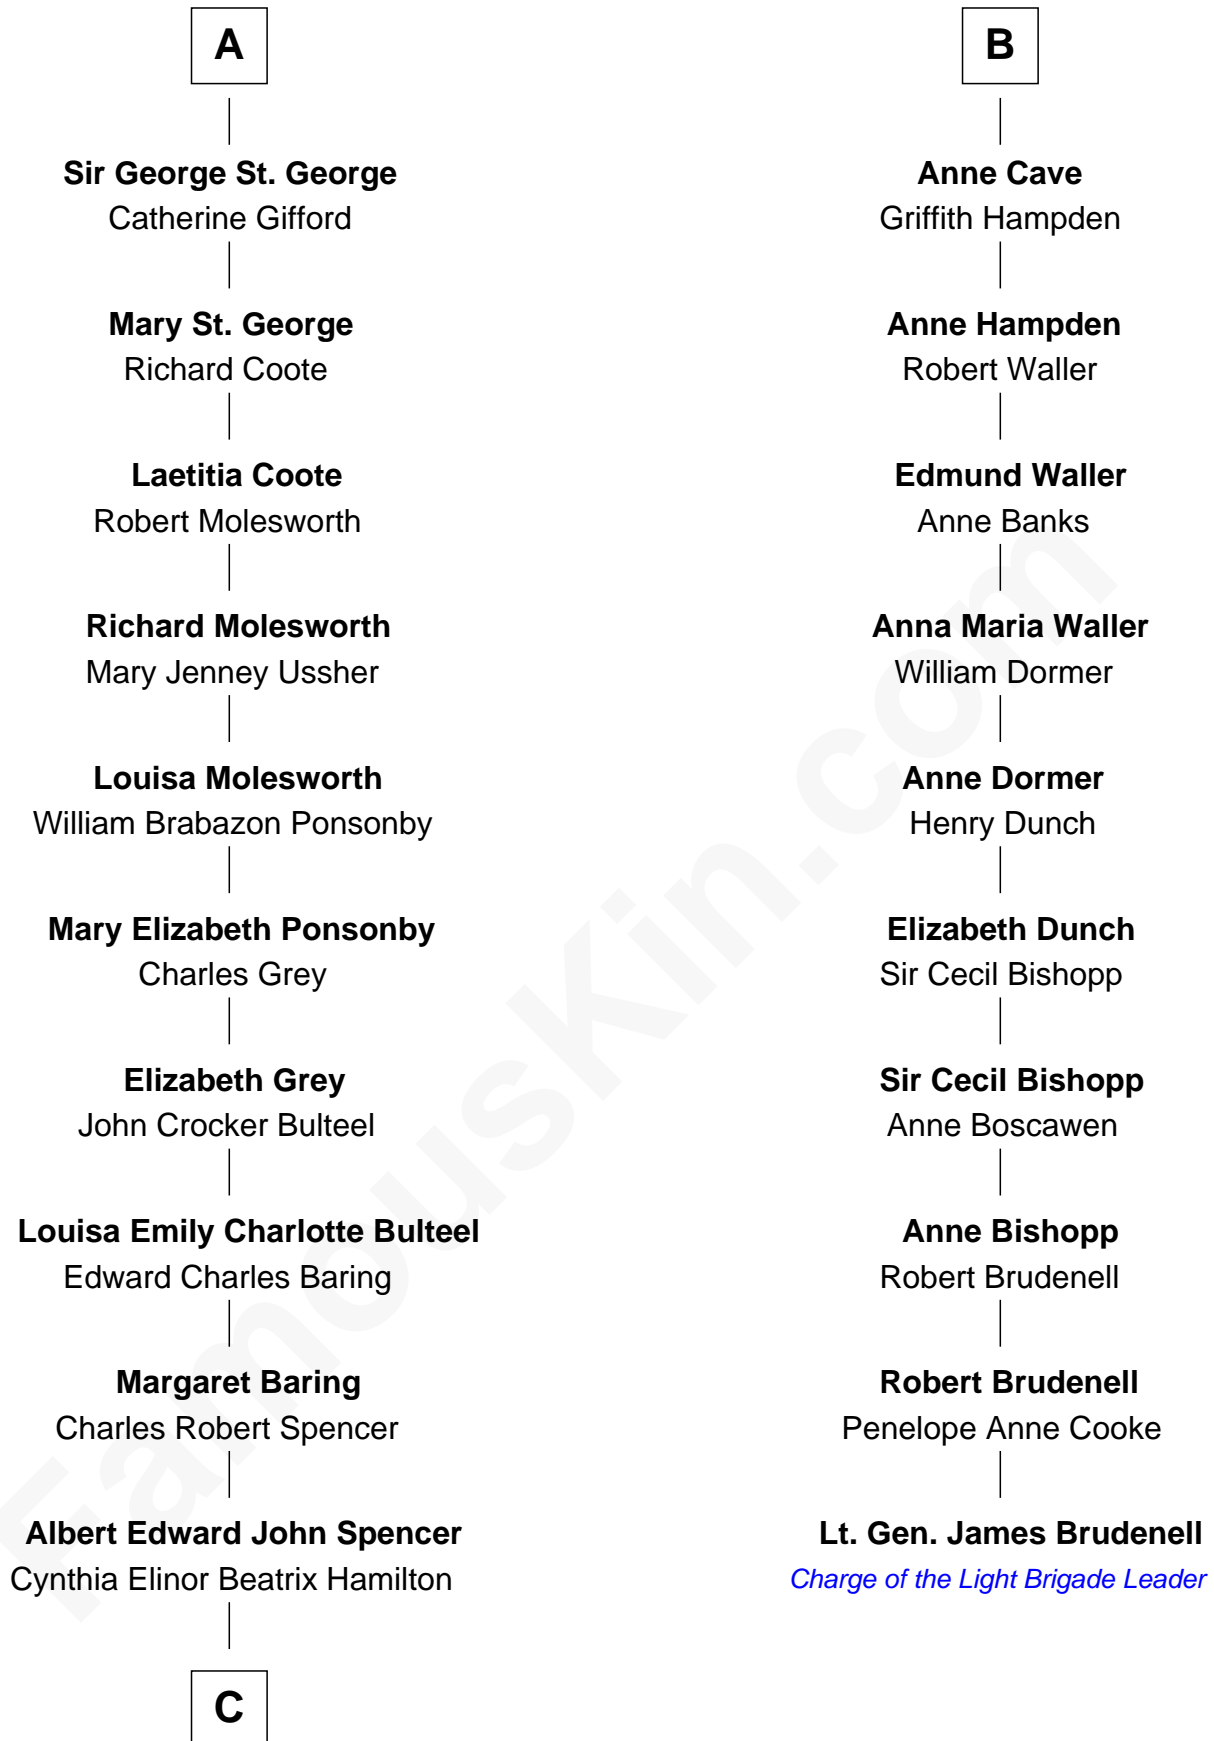

FamousKin.com
Relationship Chart of
Prince Harry
Duke of Sussex

16th cousin 3 times removed of
Lt. Gen. James Brudenell
Leader of the "Charge of the Light Brigade"

C

Edward John Spencer
Frances Ruth Burke Roche

Princess Diana Frances Spencer
Charles III, King of the United Kingdom

Prince Harry
Duke of Sussex

FamousKin.com