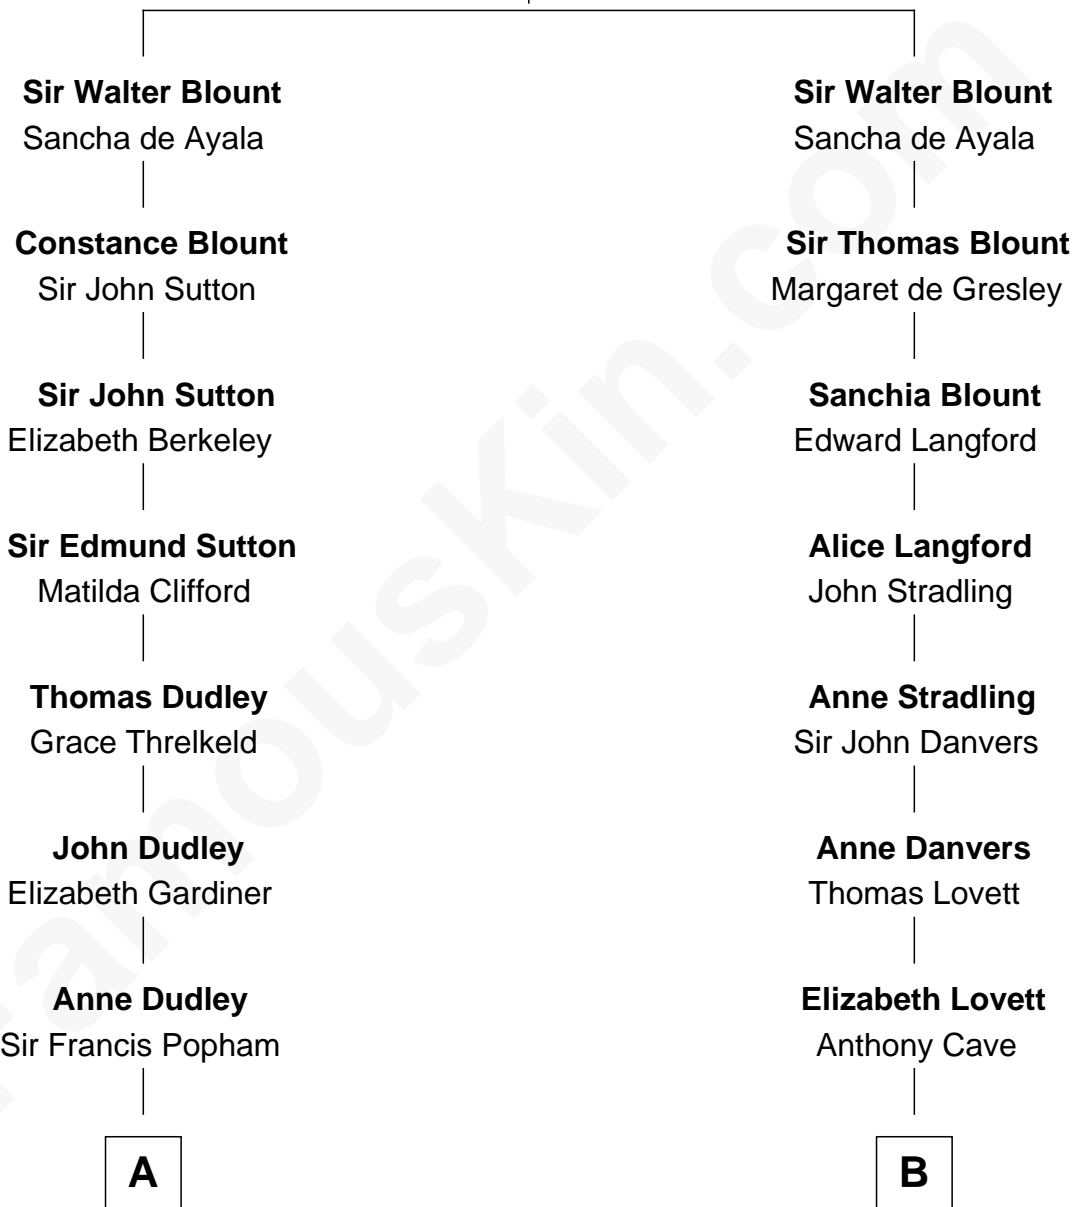

## Relationship Chart of

**Prince Harry**  
Duke of Sussex

16th cousin 2 times removed of

**Lt. Gen. James Brudenell**

Leader of the "Charge of the Light Brigade"

**Walter Blount**  
Elionor Beauchamp

**C**

**Princess Diana Frances Spencer**  
Charles III, King of the United Kingdom

**Prince Harry**  
*Duke of Sussex*

FamousKin.com