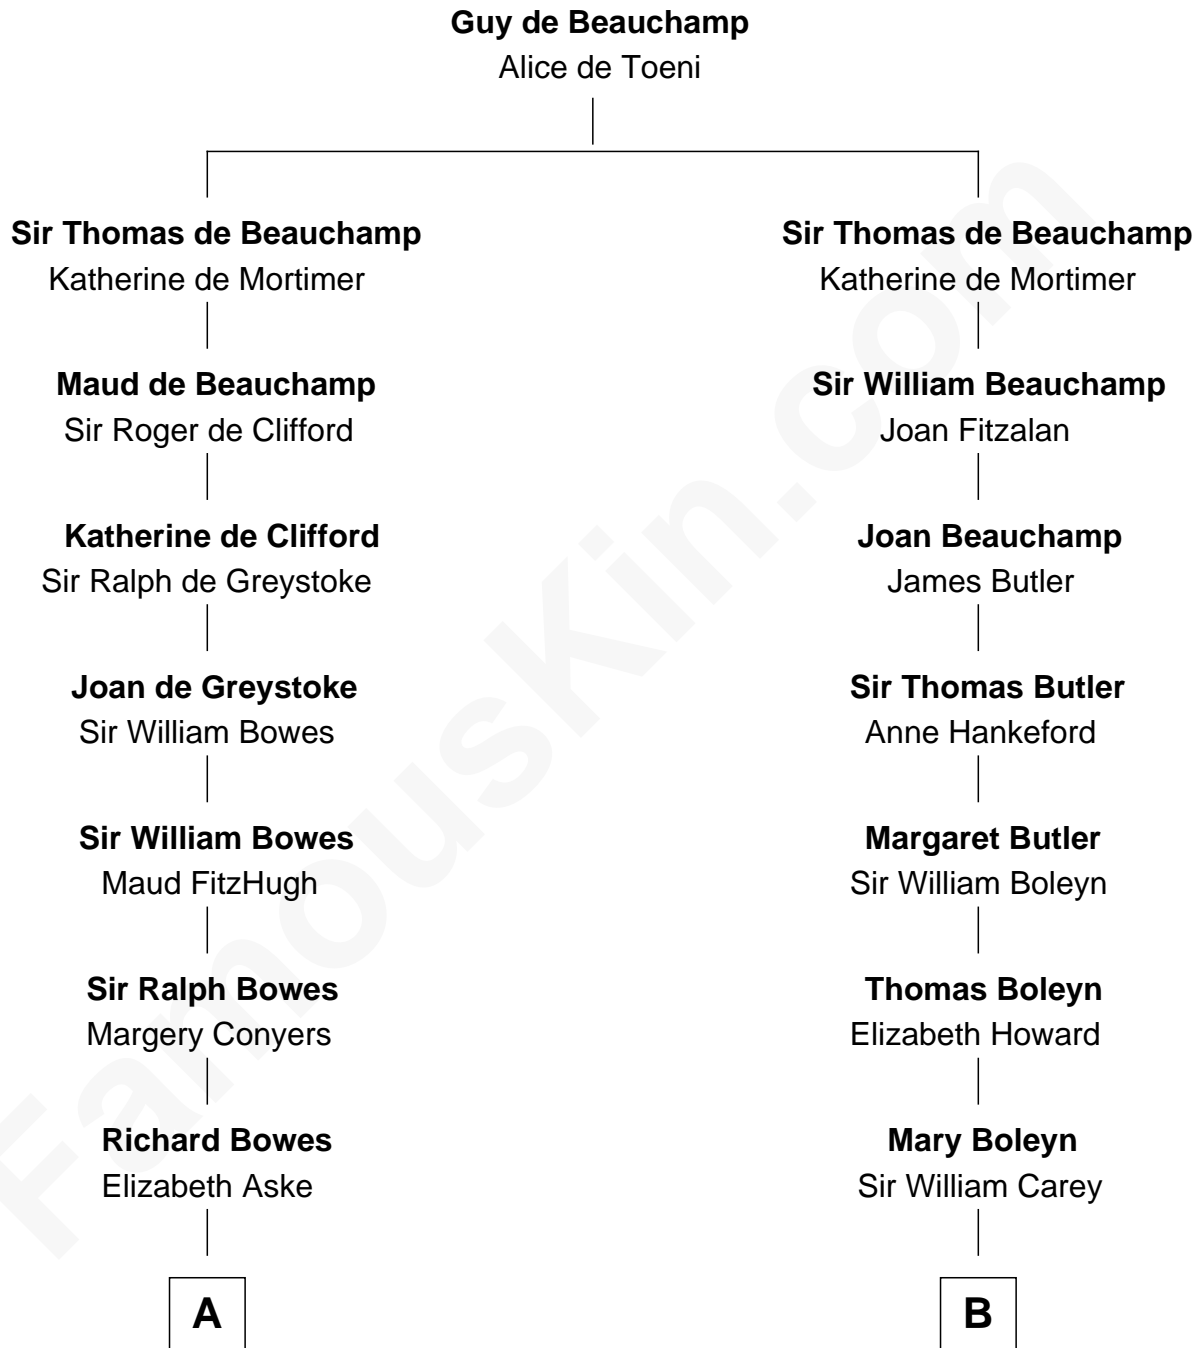

FamousKin.com Relationship Chart of

Prince Harry

Duke of Sussex

16th cousin 4 times removed of

Lt. Gen. James Brudenell

Leader of the "Charge of the Light Brigade"

C

Elizabeth Bowes-Lyon

George VI, King of the United Kingdom

Elizabeth II, Queen of the United Kingdom

Prince Philip of Edinburgh

Charles III, King of the United Kingdom

Princess Diana Frances Spencer

Prince Harry

Duke of Sussex

FamousKin.com