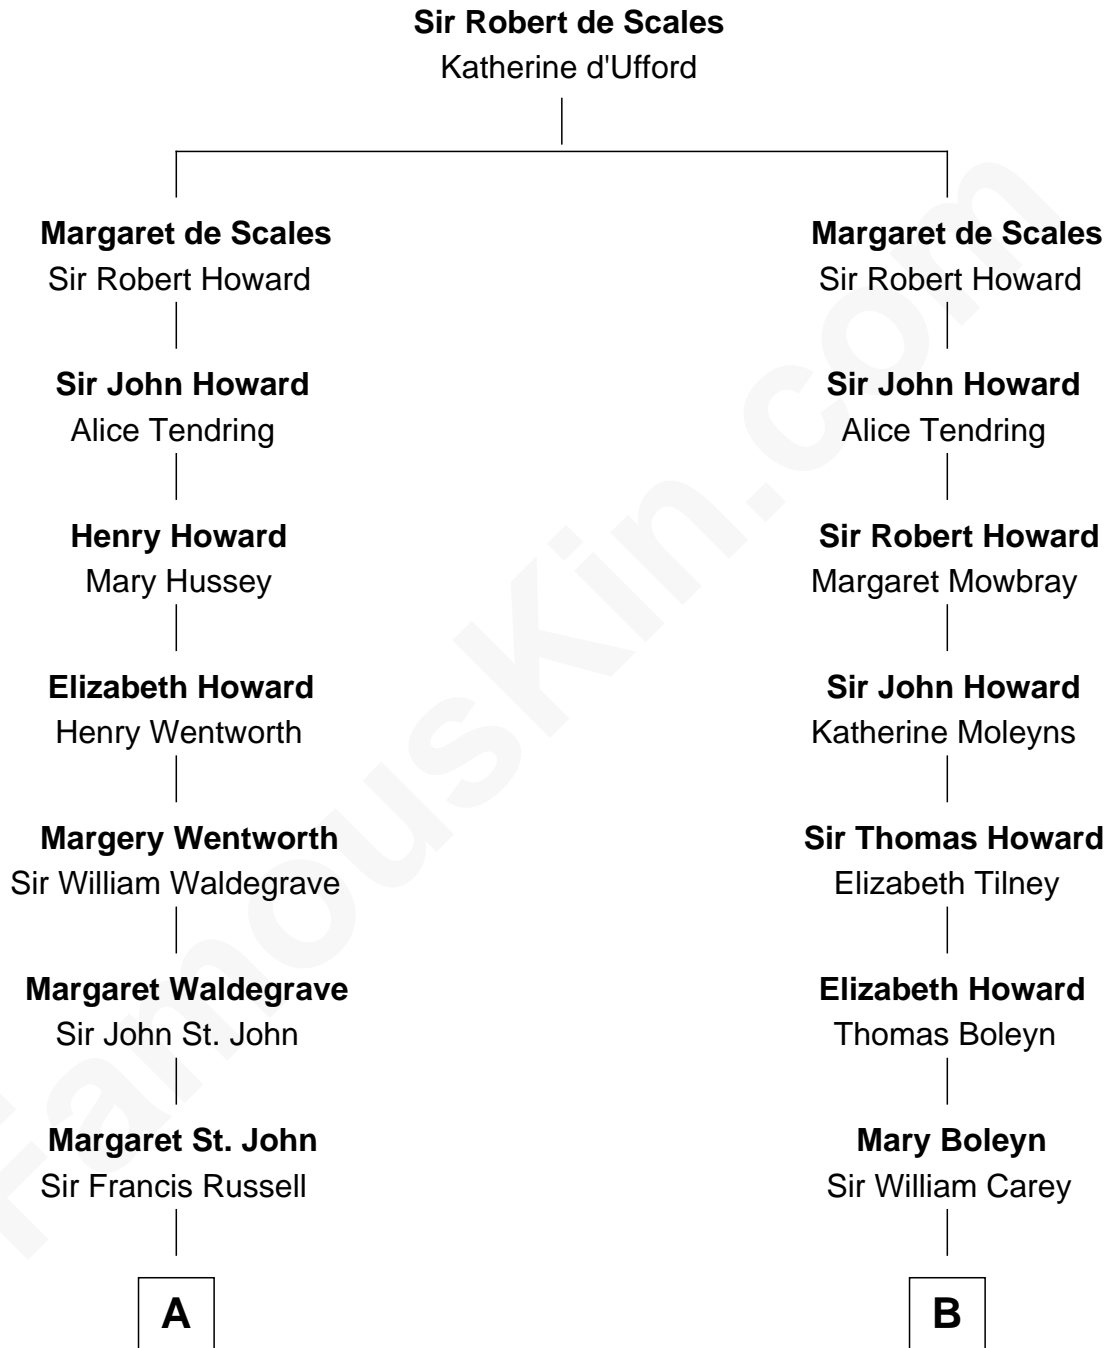

FamousKin.com
Relationship Chart of
Prince Harry
Duke of Sussex

16th cousin 4 times removed of
Lt. Gen. James Brudenell
Leader of the "Charge of the Light Brigade"

C

—
Albert Edward John Spencer

Cynthia Elinor Beatrix Hamilton

—
Edward John Spencer

Frances Ruth Burke Roche

—
Princess Diana Frances Spencer

Charles III, King of the United Kingdom

—
Prince Harry

Duke of Sussex

FamousKin.com