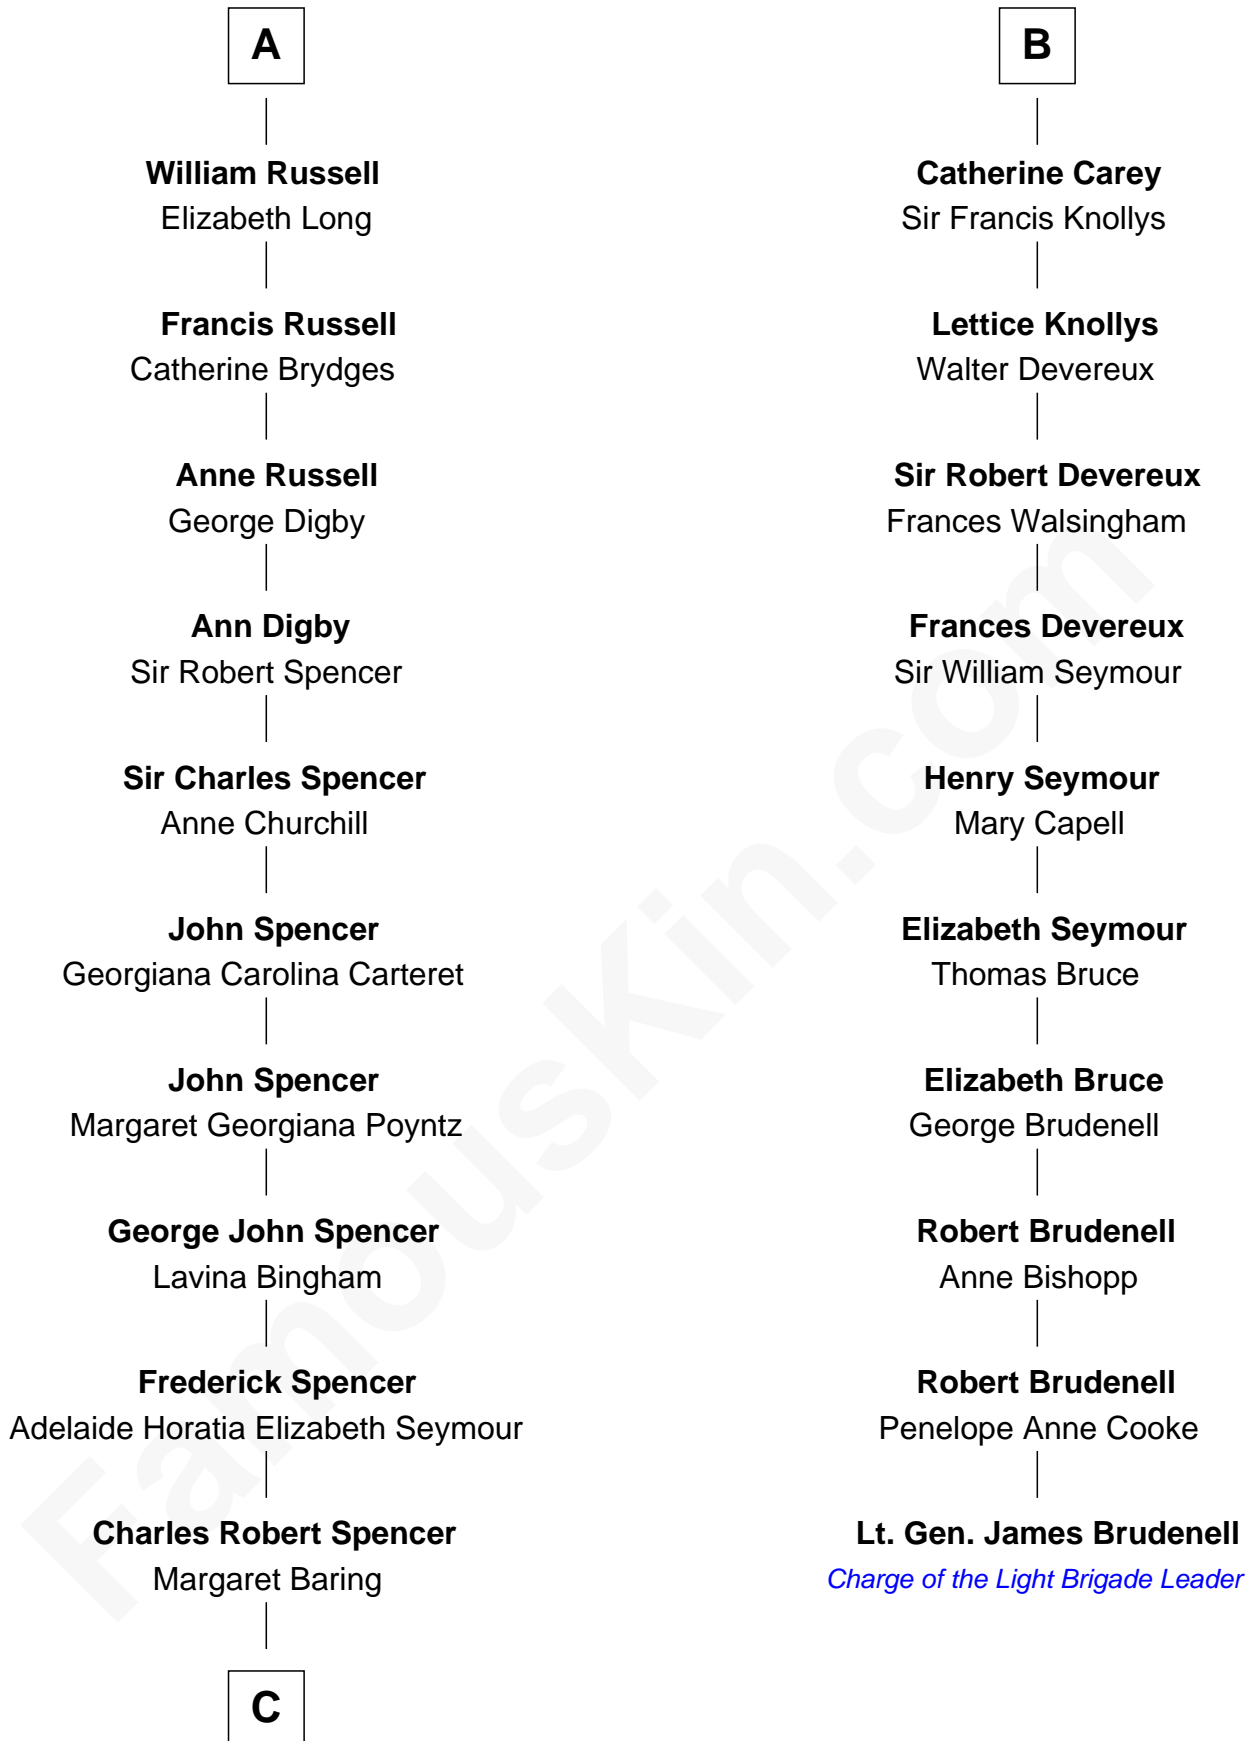

FamousKin.com
Relationship Chart of
Prince Harry
Duke of Sussex

16th cousin 4 times removed of
Lt. Gen. James Brudenell
Leader of the "Charge of the Light Brigade"

C

—
Albert Edward John Spencer

Cynthia Elinor Beatrix Hamilton

—
Edward John Spencer

Frances Ruth Burke Roche

—
Princess Diana Frances Spencer

Charles III, King of the United Kingdom

—
Prince Harry

Duke of Sussex

FamousKin.com