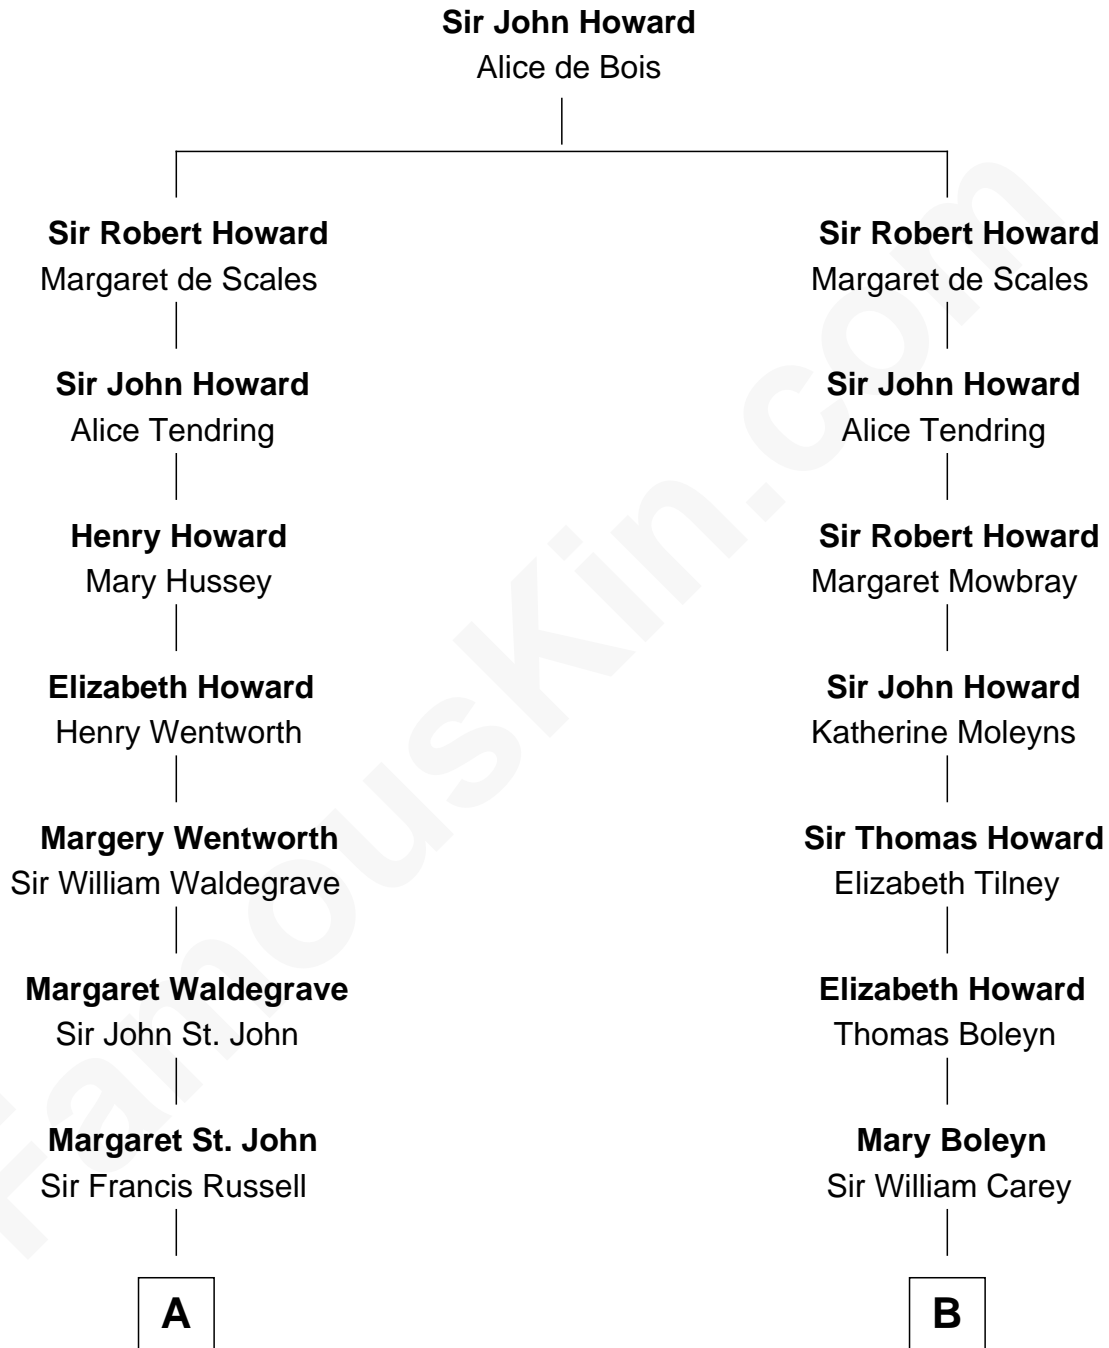

FamousKin.com
Relationship Chart of
Prince Harry
Duke of Sussex

16th cousin 4 times removed of
Lt. Gen. James Brudenell
Leader of the "Charge of the Light Brigade"

A

William Russell
Elizabeth Long

Francis Russell
Catherine Brydges

Anne Russell
George Digby

Ann Digby
Sir Robert Spencer

Sir Charles Spencer
Anne Churchill

John Spencer
Georgiana Carolina Carteret

John Spencer
Margaret Georgiana Poyntz

George John Spencer
Lavina Bingham

Frederick Spencer
Adelaide Horatia Elizabeth Seymour