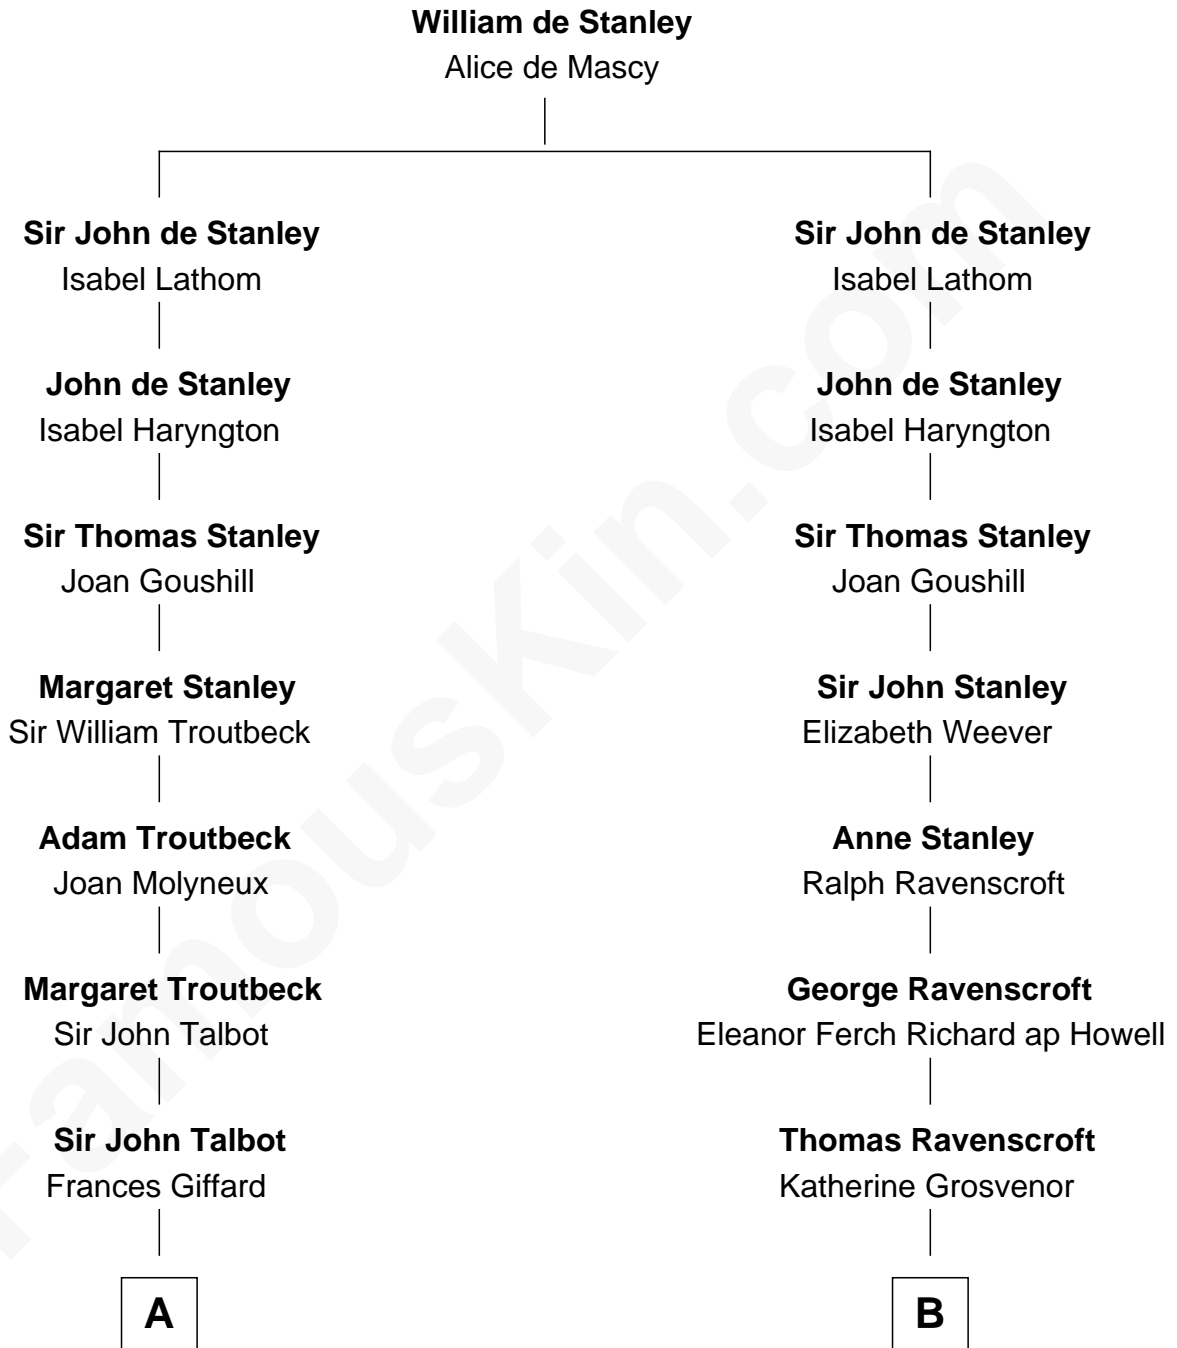

## Relationship Chart of

### Prince Harry

*Duke of Sussex*

16th cousin 4 times removed of

**Lt. Gen. James Brudenell**  
*Leader of the "Charge of the Light Brigade"*

**C**

**Elizabeth Bowes-Lyon**

George VI, King of the United Kingdom

**Elizabeth II, Queen of the United Kingdom**

Prince Philip of Edinburgh

**Charles III, King of the United Kingdom**

Princess Diana Frances Spencer

**Prince Harry**

*Duke of Sussex*

FamousKin.com