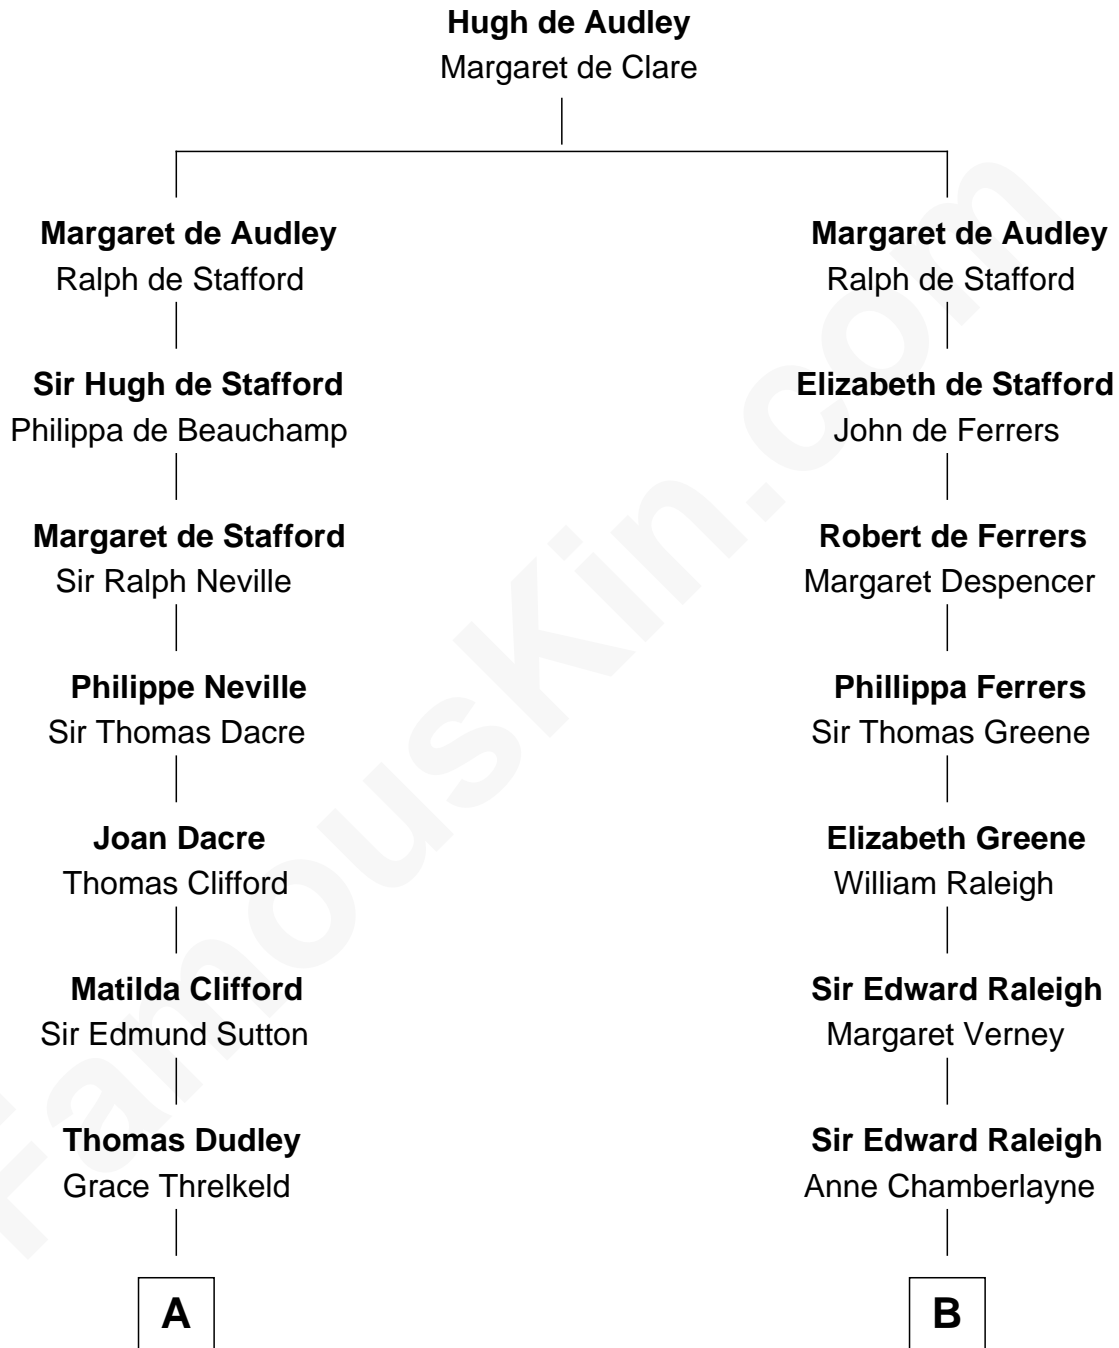

# FamousKin.com Relationship Chart of

**Prince Harry**

*Duke of Sussex*

12th cousin 8 times removed of

**Jonathan Swift**

*Author of Gulliver's Travels*

**C**

—  
**Albert Edward John Spencer**

Cynthia Elinor Beatrix Hamilton

—  
**Edward John Spencer**

Frances Ruth Burke Roche

—  
**Princess Diana Frances Spencer**

Charles III, King of the United Kingdom

—  
**Prince Harry**

*Duke of Sussex*

FamousKin.com