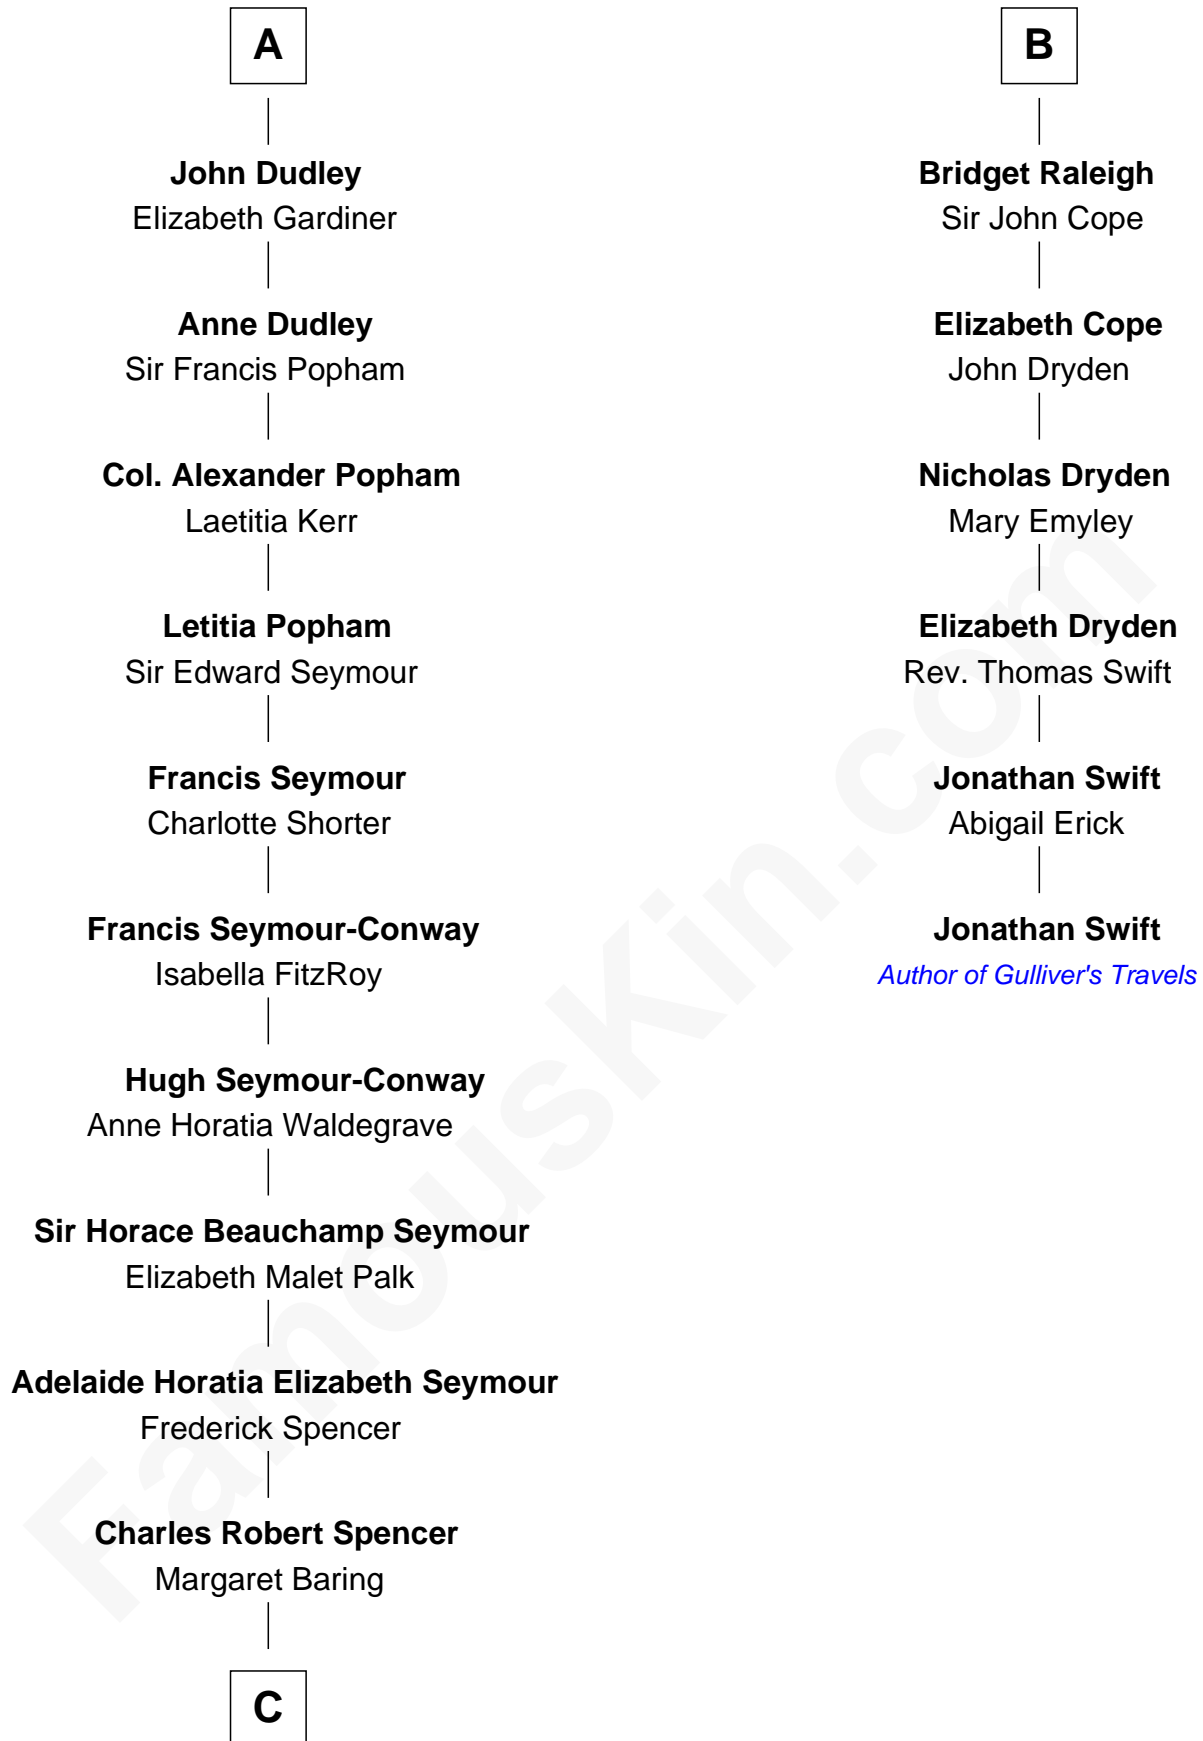

# FamousKin.com Relationship Chart of

**Prince Harry**

*Duke of Sussex*

12th cousin 8 times removed of

**Jonathan Swift**

*Author of Gulliver's Travels*

**C**

—  
**Albert Edward John Spencer**

Cynthia Elinor Beatrix Hamilton

—  
**Edward John Spencer**

Frances Ruth Burke Roche

—  
**Princess Diana Frances Spencer**

Charles III, King of the United Kingdom

—  
**Prince Harry**

*Duke of Sussex*

FamousKin.com