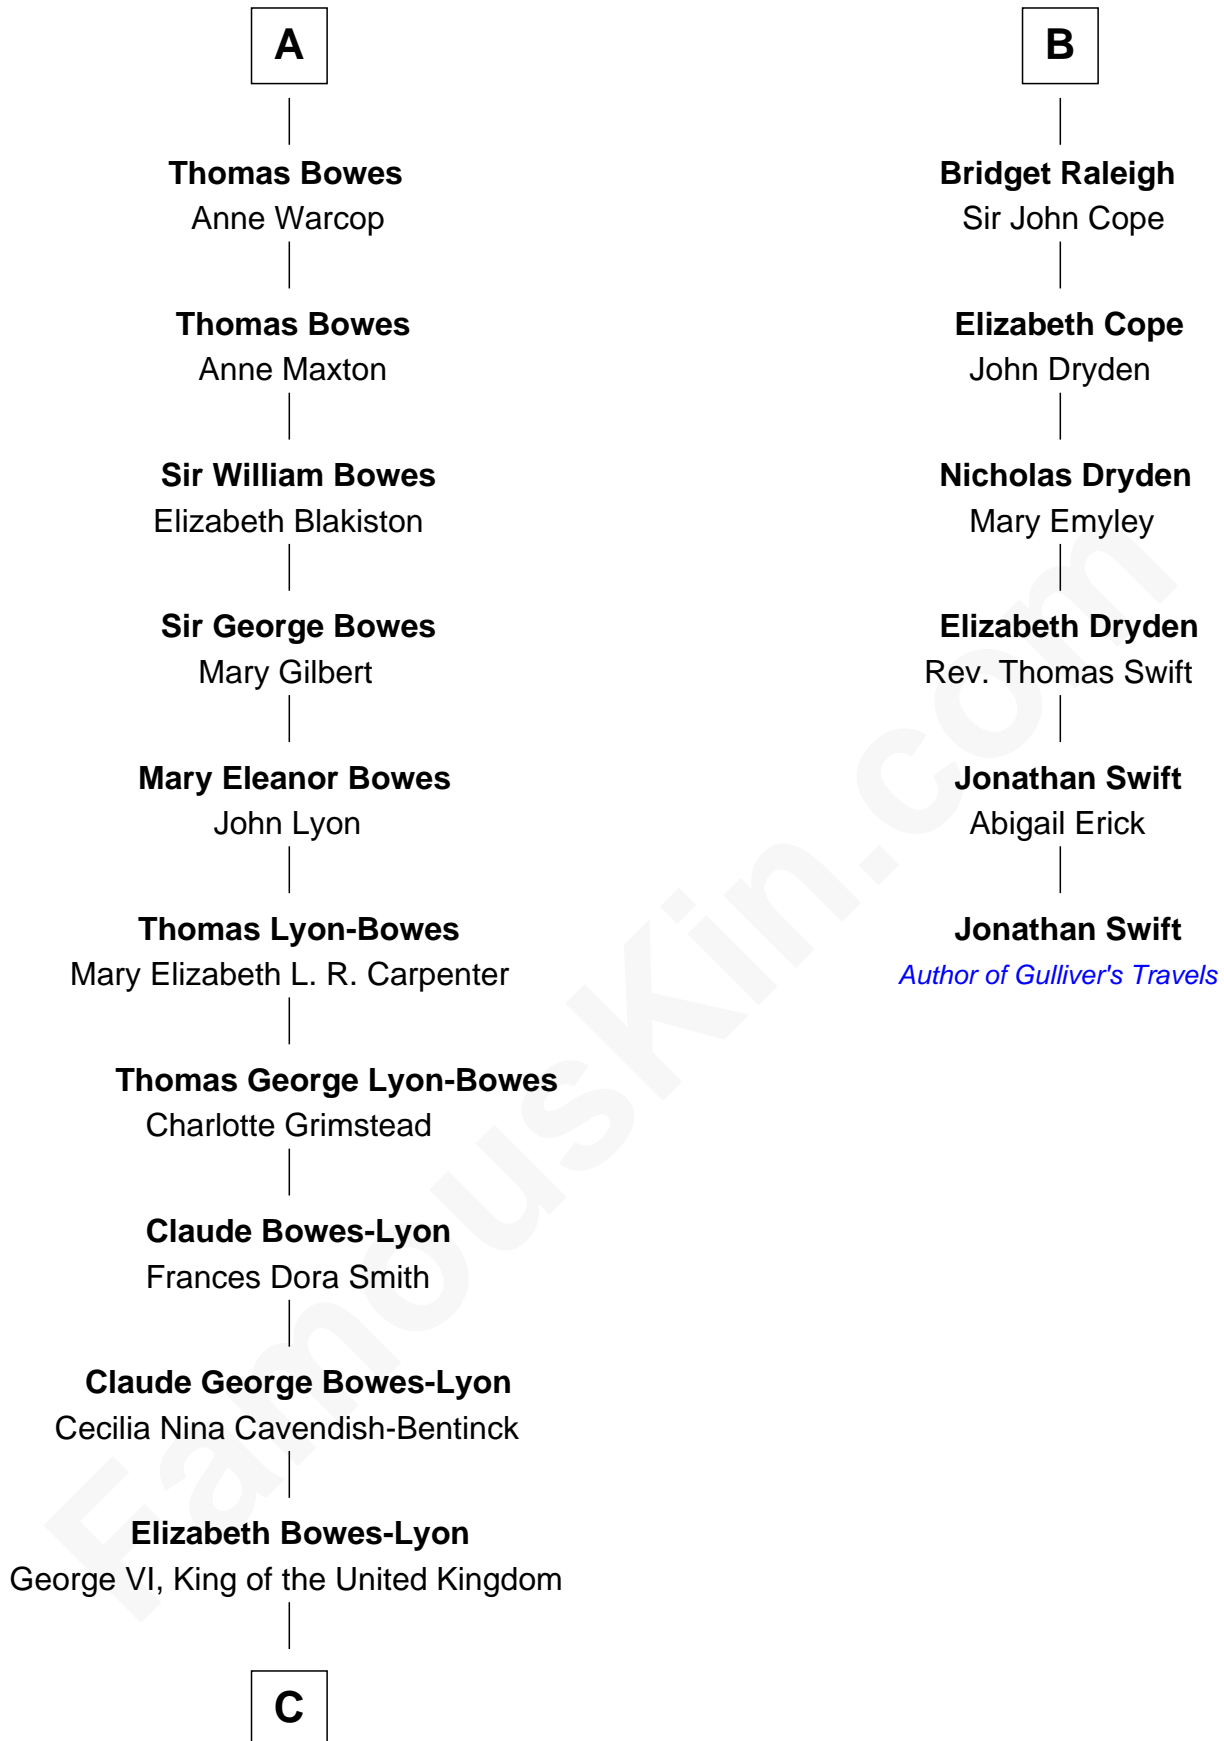

# FamousKin.com Relationship Chart of

**Prince Harry**  
*Duke of Sussex*

12th cousin 7 times removed of

**Jonathan Swift**

*Author of Gulliver's Travels*

**Edmund Fitzalan**  
Alice de Warenne

**C**

**Elizabeth II, Queen of the United Kingdom**

Prince Philip of Edinburgh

**Charles III, King of the United Kingdom**

Princess Diana Frances Spencer

**Prince Harry**

*Duke of Sussex*

FamousKin.com