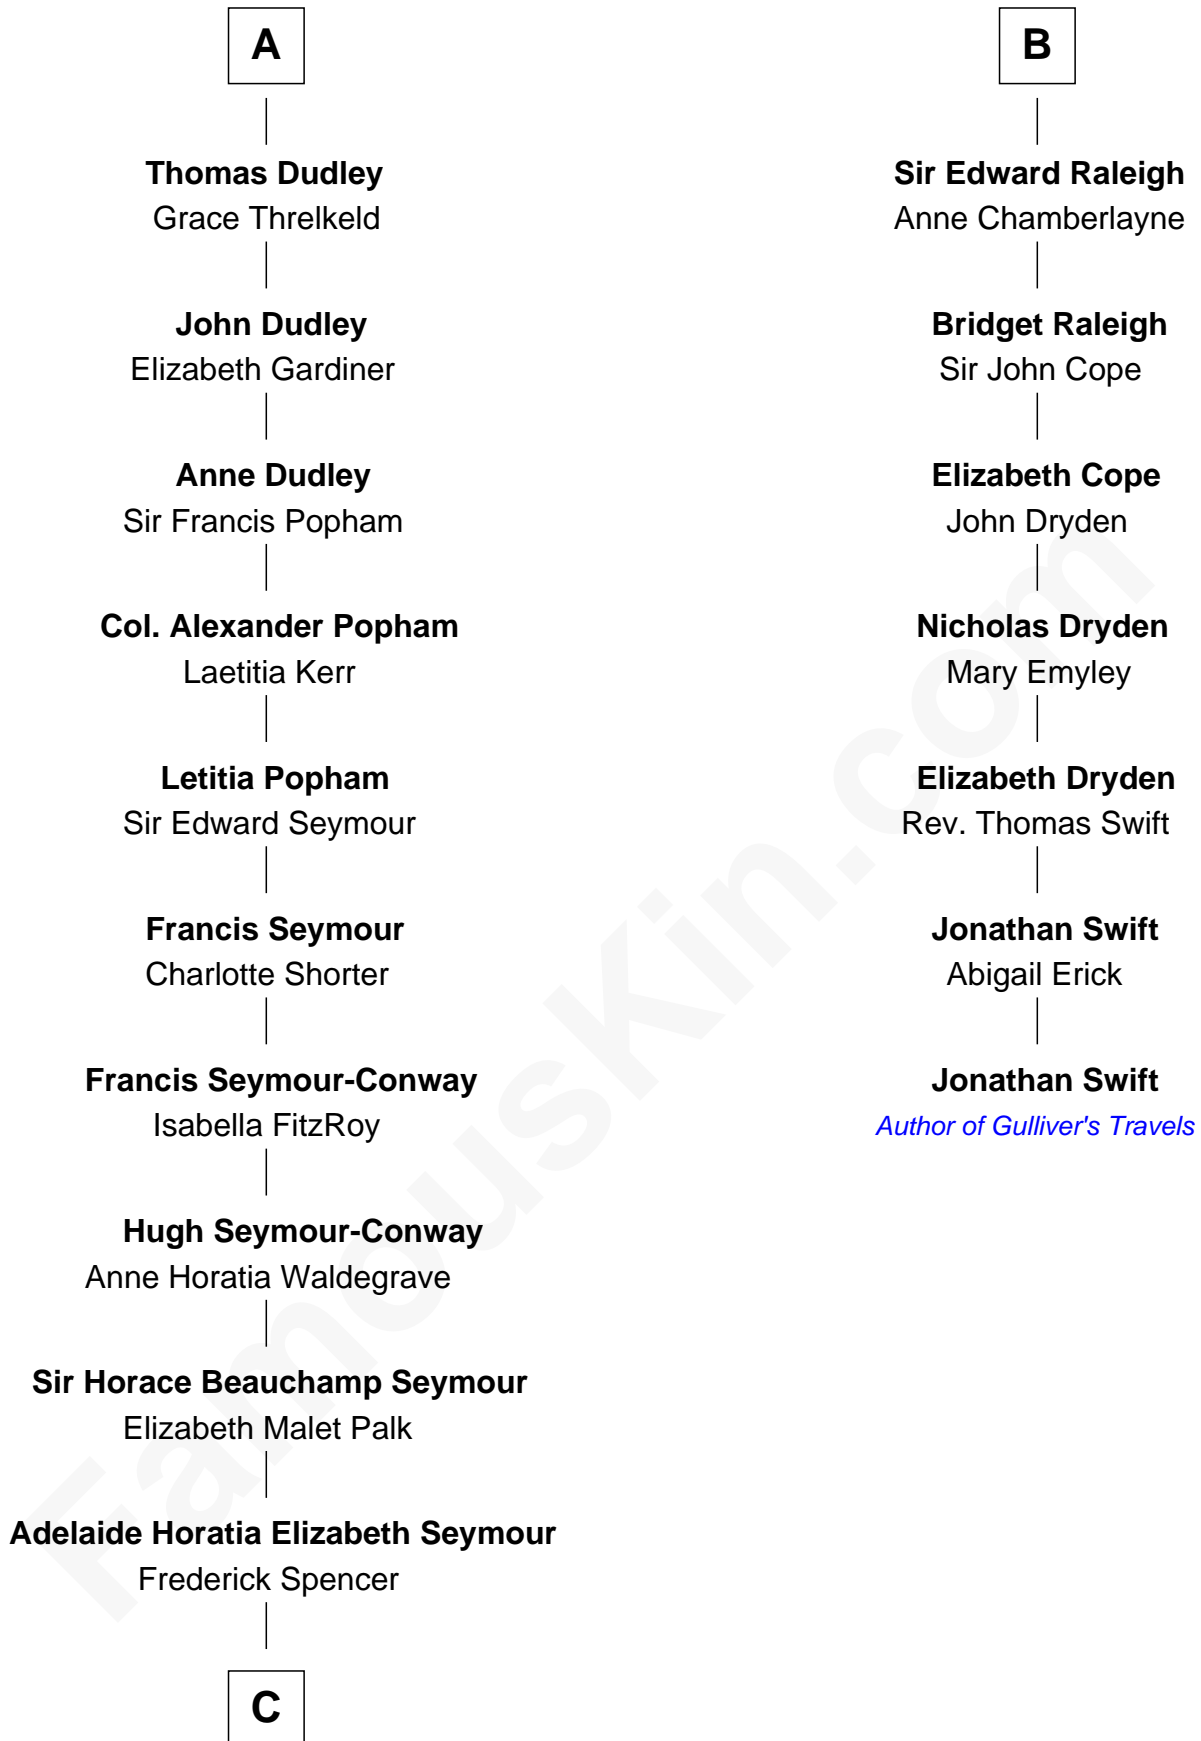

FamousKin.com Relationship Chart of

Prince Harry
Duke of Sussex

13th cousin 8 times removed of

Jonathan Swift

Author of Gulliver's Travels

Sir Hugh le Despencer
Isabella de Beauchamp

Sir Philip le Despencer
Margaret de Goushill

Margaret Despencer
Robert de Ferrers

Sir John Sutton
Constance Blount

Phillippa Ferrers
Sir Thomas Greene

Sir John Sutton
Elizabeth Berkeley

Elizabeth Greene
William Raleigh

Sir Edmund Sutton
Matilda Clifford

Sir Edward Raleigh
Margaret Verney

A

B

C

—
Charles Robert Spencer

Margaret Baring

—
Albert Edward John Spencer

Cynthia Elinor Beatrix Hamilton