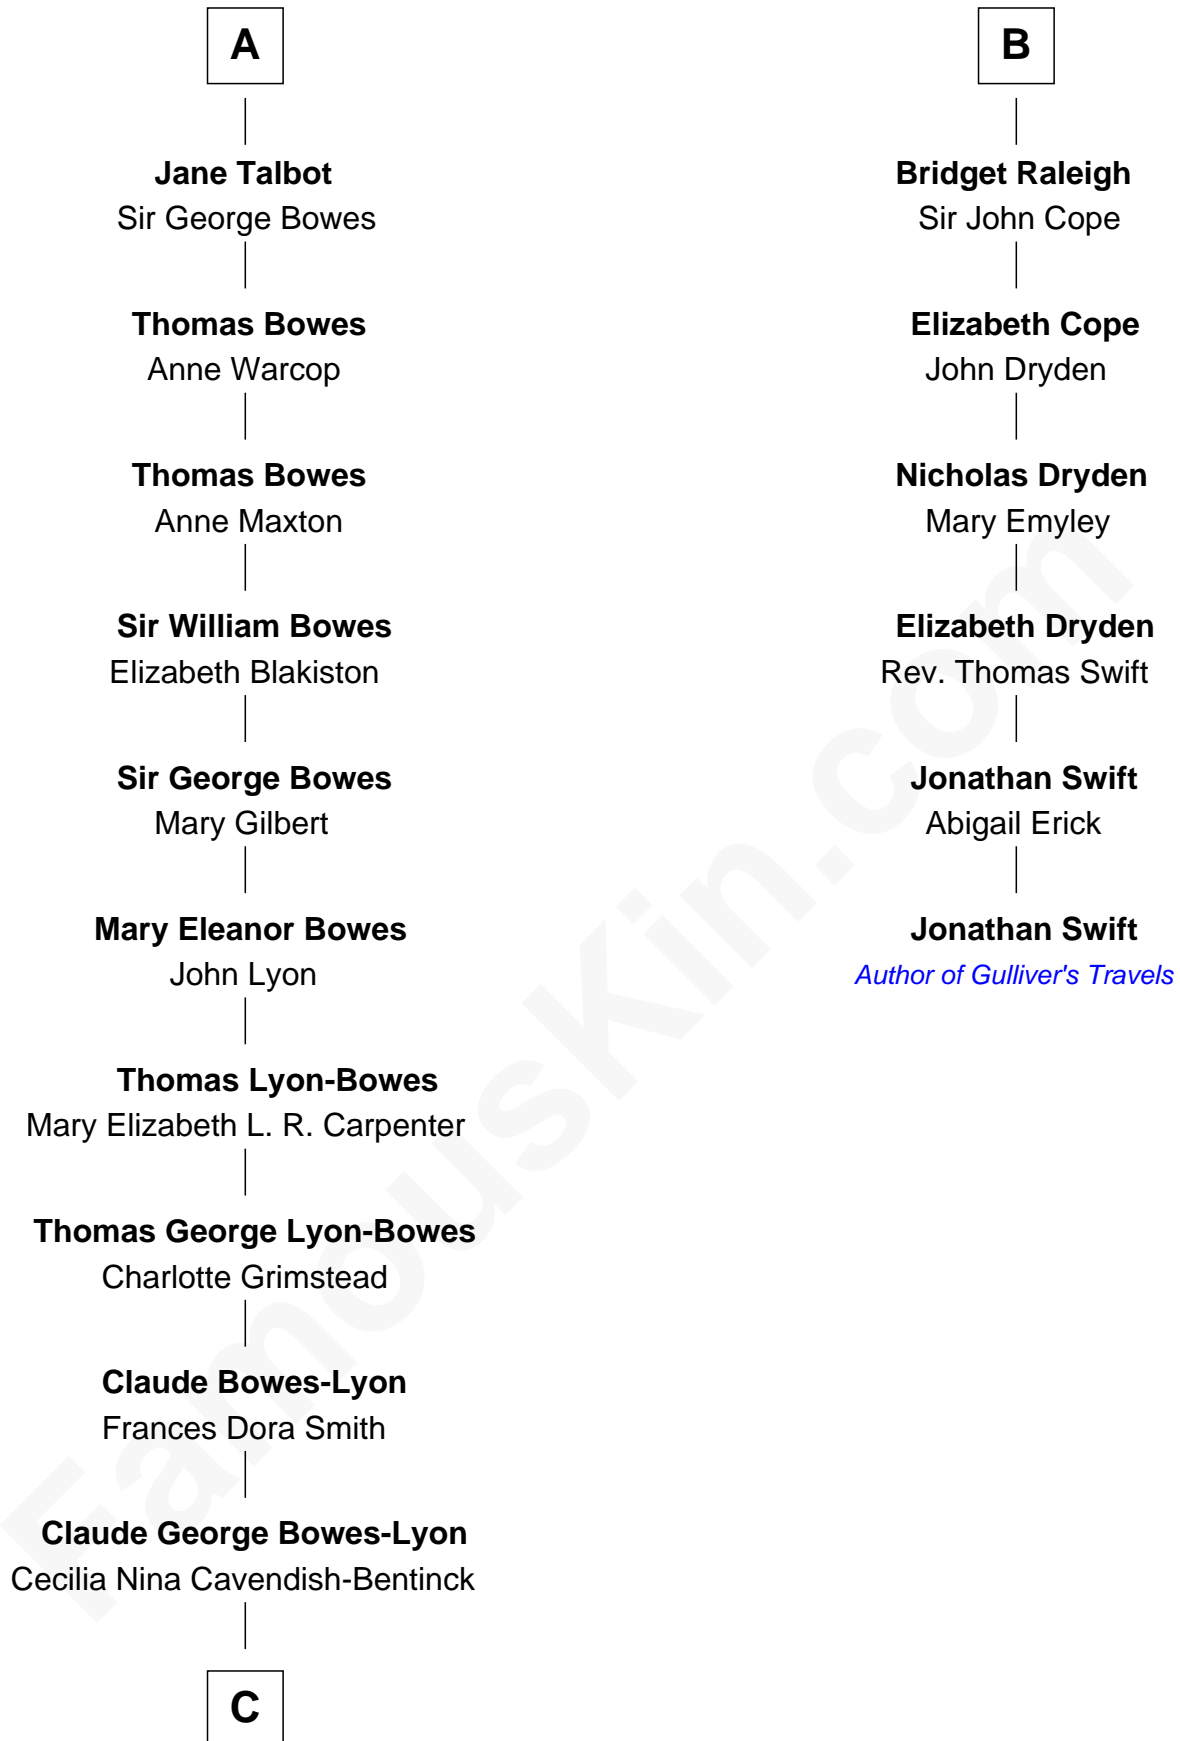

# FamousKin.com Relationship Chart of

**Prince Harry**  
*Duke of Sussex*

12th cousin 8 times removed of

**Jonathan Swift**

*Author of Gulliver's Travels*

**Sir James le Boteler**

Eleanor de Bohun

**James le Boteler**

Audrey Cotton

**Sir John Talbot**

Margaret Troutbeck

**Sir John Talbot**

Frances Giffard

**A**

**Pernel le Boteler**

Sir Gilbert Talbot

**Sir Richard Talbot**

Ankaret le Strange

**Mary Talbot**

Sir Thomas Greene

**Sir Thomas Greene**

Phillippa Ferrers

**Elizabeth Greene**

William Raleigh

**Sir Edward Raleigh**

Margaret Verney

**Sir Edward Raleigh**

Anne Chamberlayne

**B**

**C**

—  
**Elizabeth Bowes-Lyon**

George VI, King of the United Kingdom