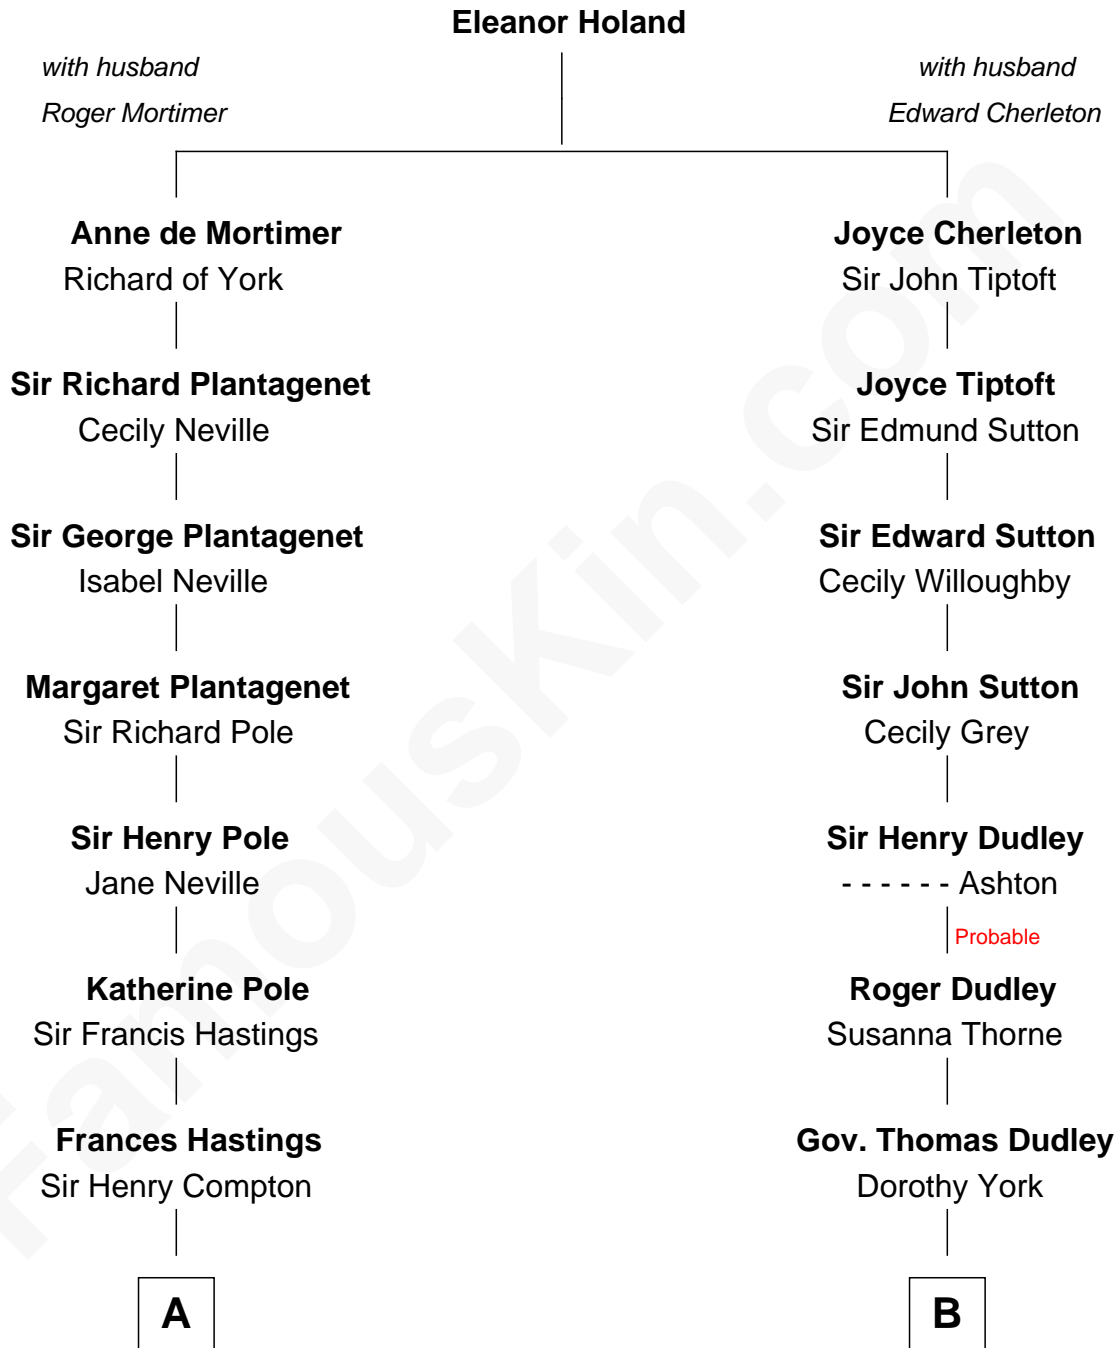

FamousKin.com Relationship Chart of

Prince Harry
Duke of Sussex

17th cousin 2 times removed of

Alan Ladd
Movie Actor

C

Edward John Spencer
Frances Ruth Burke Roche

Princess Diana Frances Spencer
Charles III, King of the United Kingdom