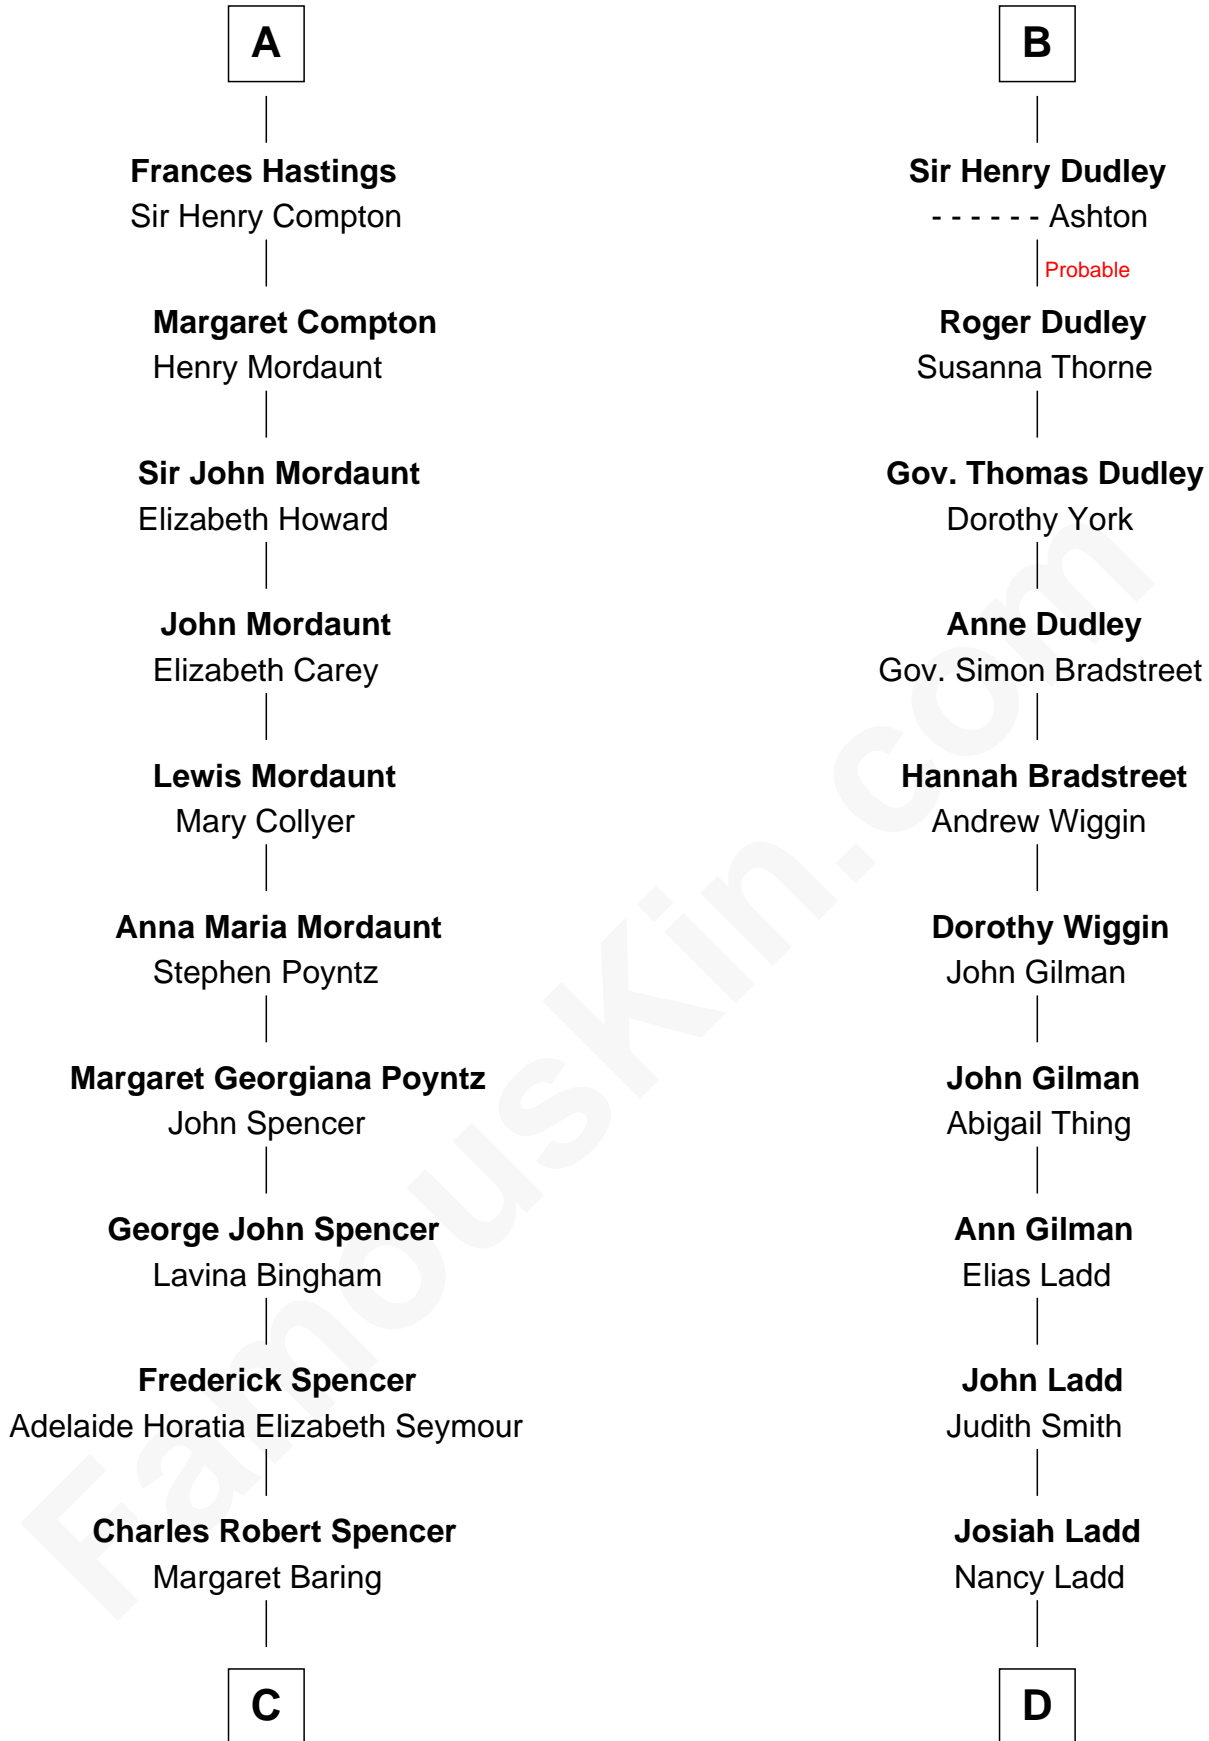

FamousKin.com Relationship Chart of

Prince Harry
Duke of Sussex

20th cousin of

Alan Ladd
Movie Actor

Sir Henry de Percy
Eleanor de Arundel

C

Albert Edward John Spencer

Cynthia Elinor Beatrix Hamilton