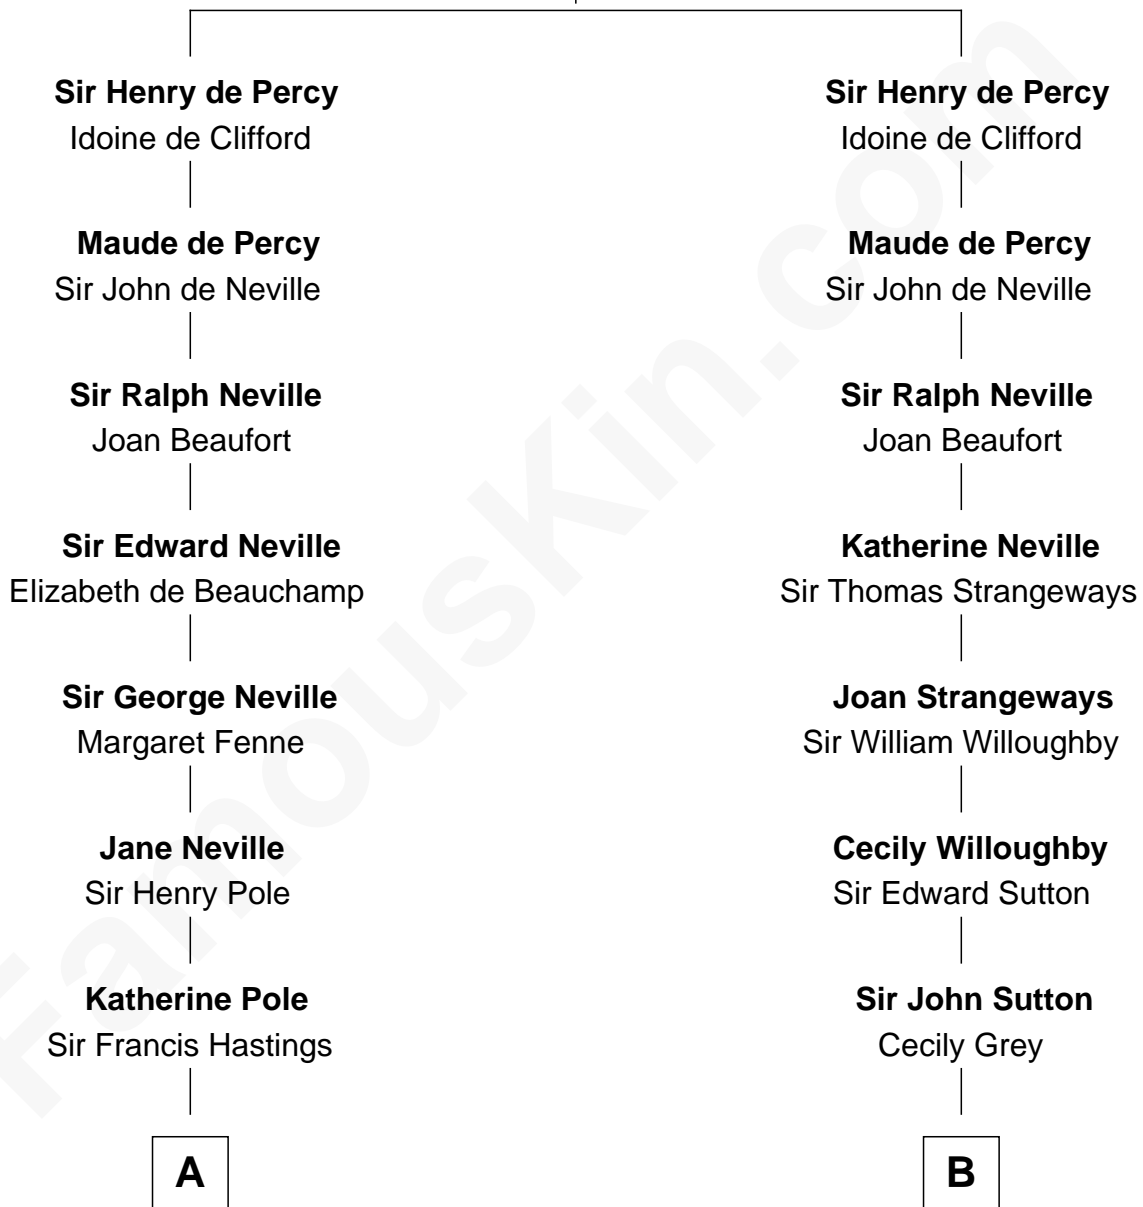

FamousKin.com Relationship Chart of

Prince Harry
Duke of Sussex

20th cousin of

Alan Ladd
Movie Actor

Sir Henry de Percy
Eleanor de Arundel

C

Albert Edward John Spencer

Cynthia Elinor Beatrix Hamilton

Edward John Spencer

Frances Ruth Burke Roche

Princess Diana Frances Spencer

Charles III, King of the United Kingdom

Prince Harry

Duke of Sussex

D

Alvaro Ladd