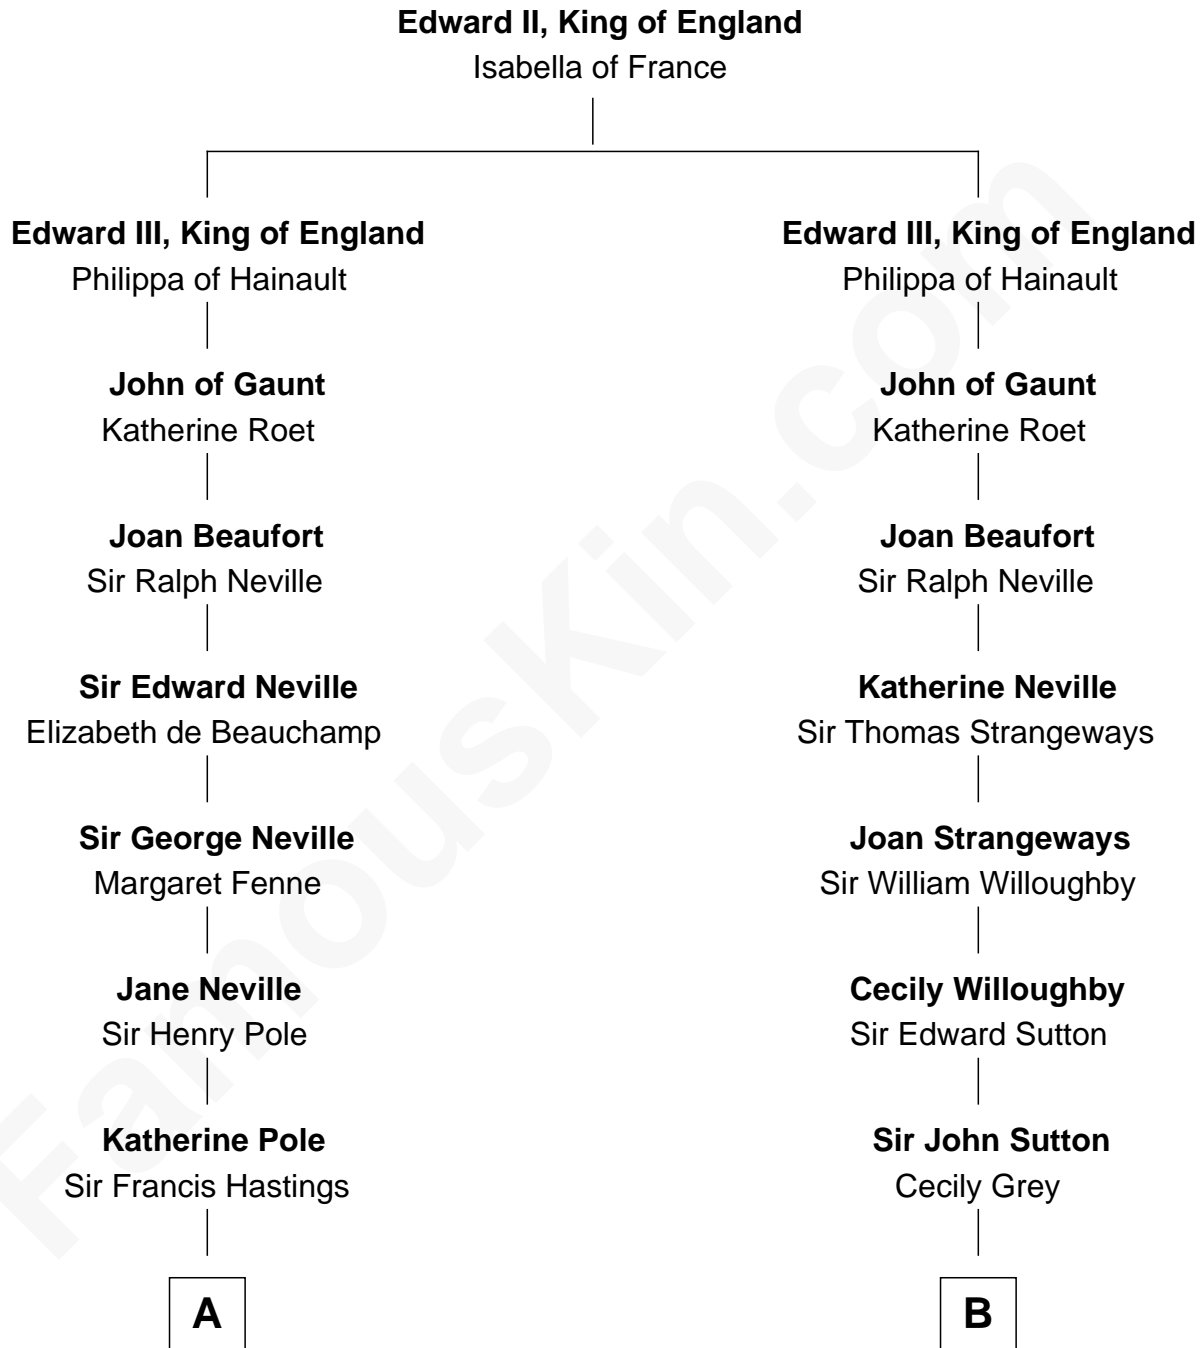

# FamousKin.com Relationship Chart of

**Prince Harry**  
*Duke of Sussex*

20th cousin of

**Alan Ladd**  
*Movie Actor*

**C**

**Albert Edward John Spencer**

Cynthia Elinor Beatrix Hamilton

**Edward John Spencer**

Frances Ruth Burke Roche

**Princess Diana Frances Spencer**

Charles III, King of the United Kingdom

**Prince Harry**

*Duke of Sussex*

**D**

**Alvaro Ladd**

Nancy Shotwell