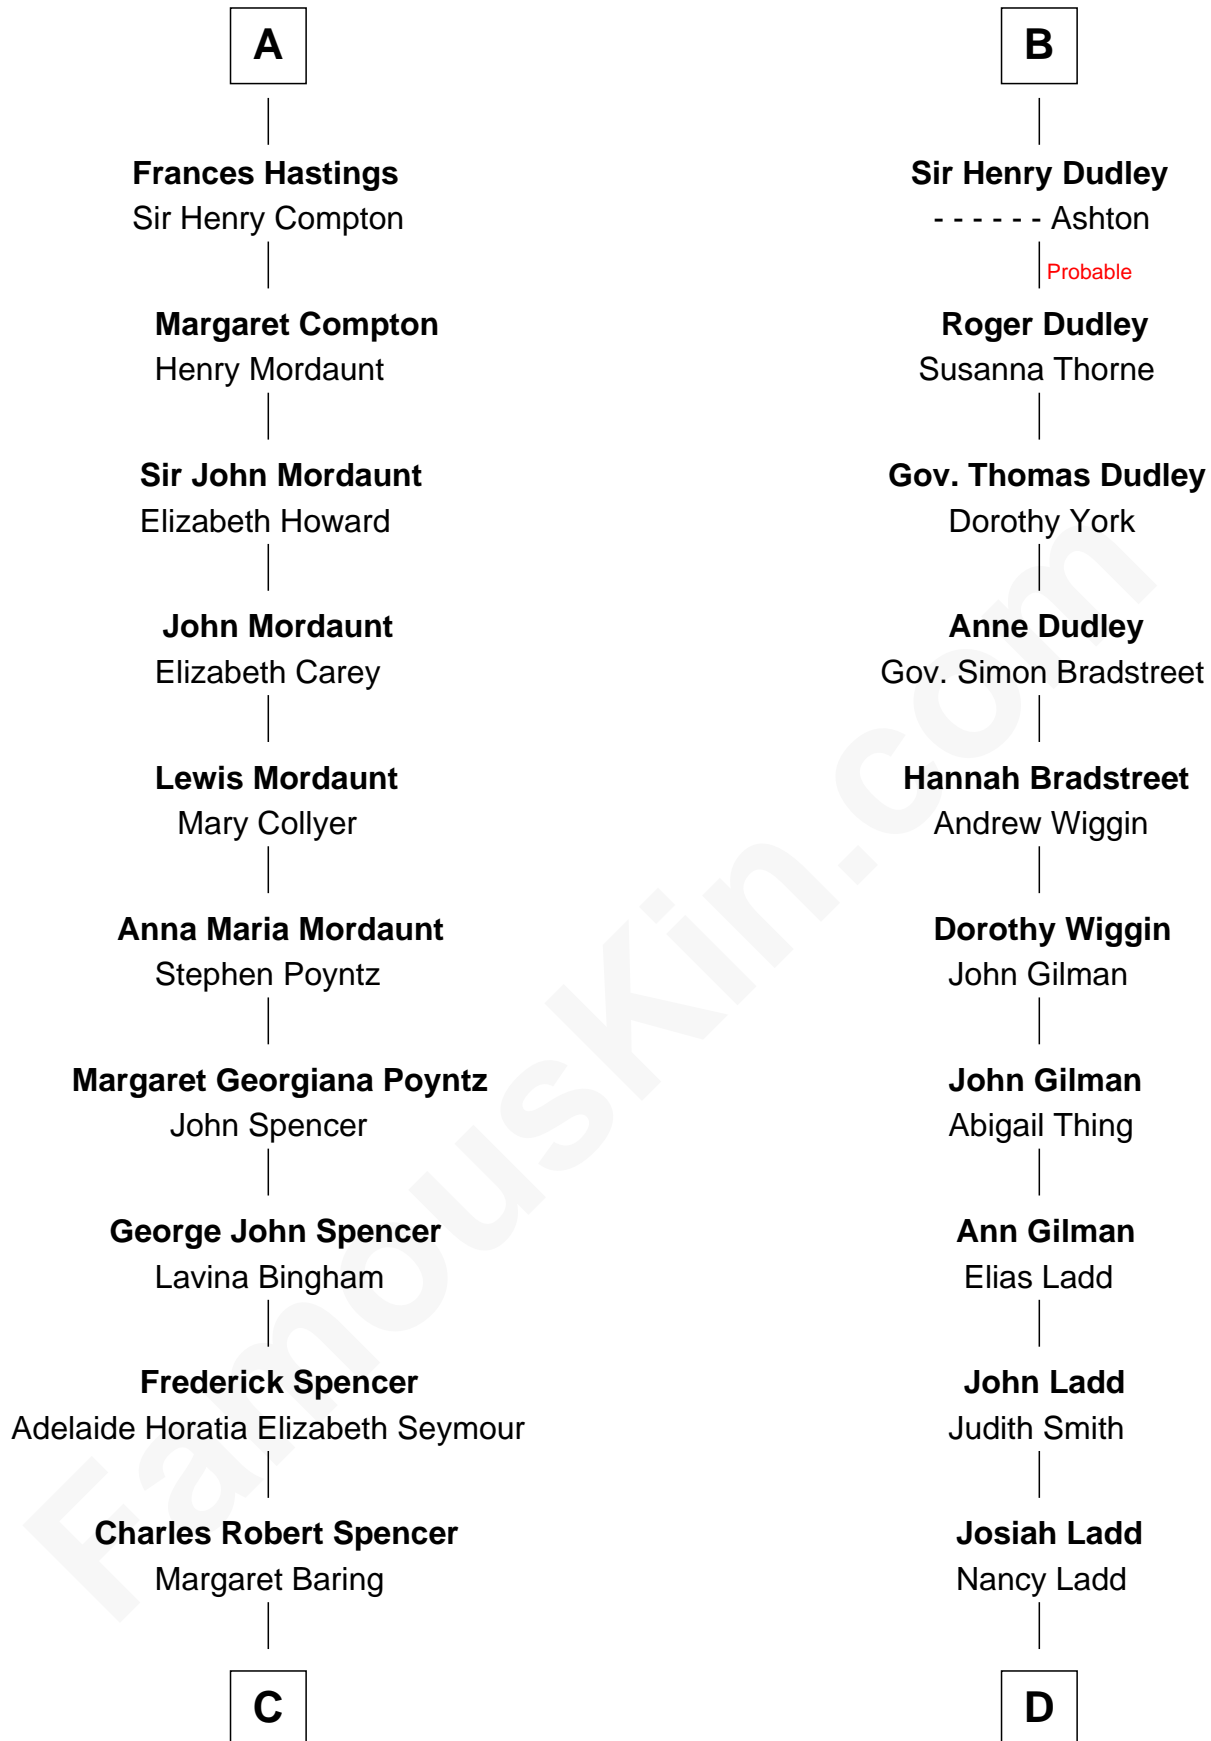

# FamousKin.com Relationship Chart of

**Prince Harry**  
*Duke of Sussex*

20th cousin of

**Alan Ladd**  
*Movie Actor*

**C**

**Albert Edward John Spencer**

Cynthia Elinor Beatrix Hamilton

**Edward John Spencer**

Frances Ruth Burke Roche

**Princess Diana Frances Spencer**

Charles III, King of the United Kingdom

**Prince Harry**

*Duke of Sussex*

**D**

**Alvaro Ladd**

Nancy Shotwell