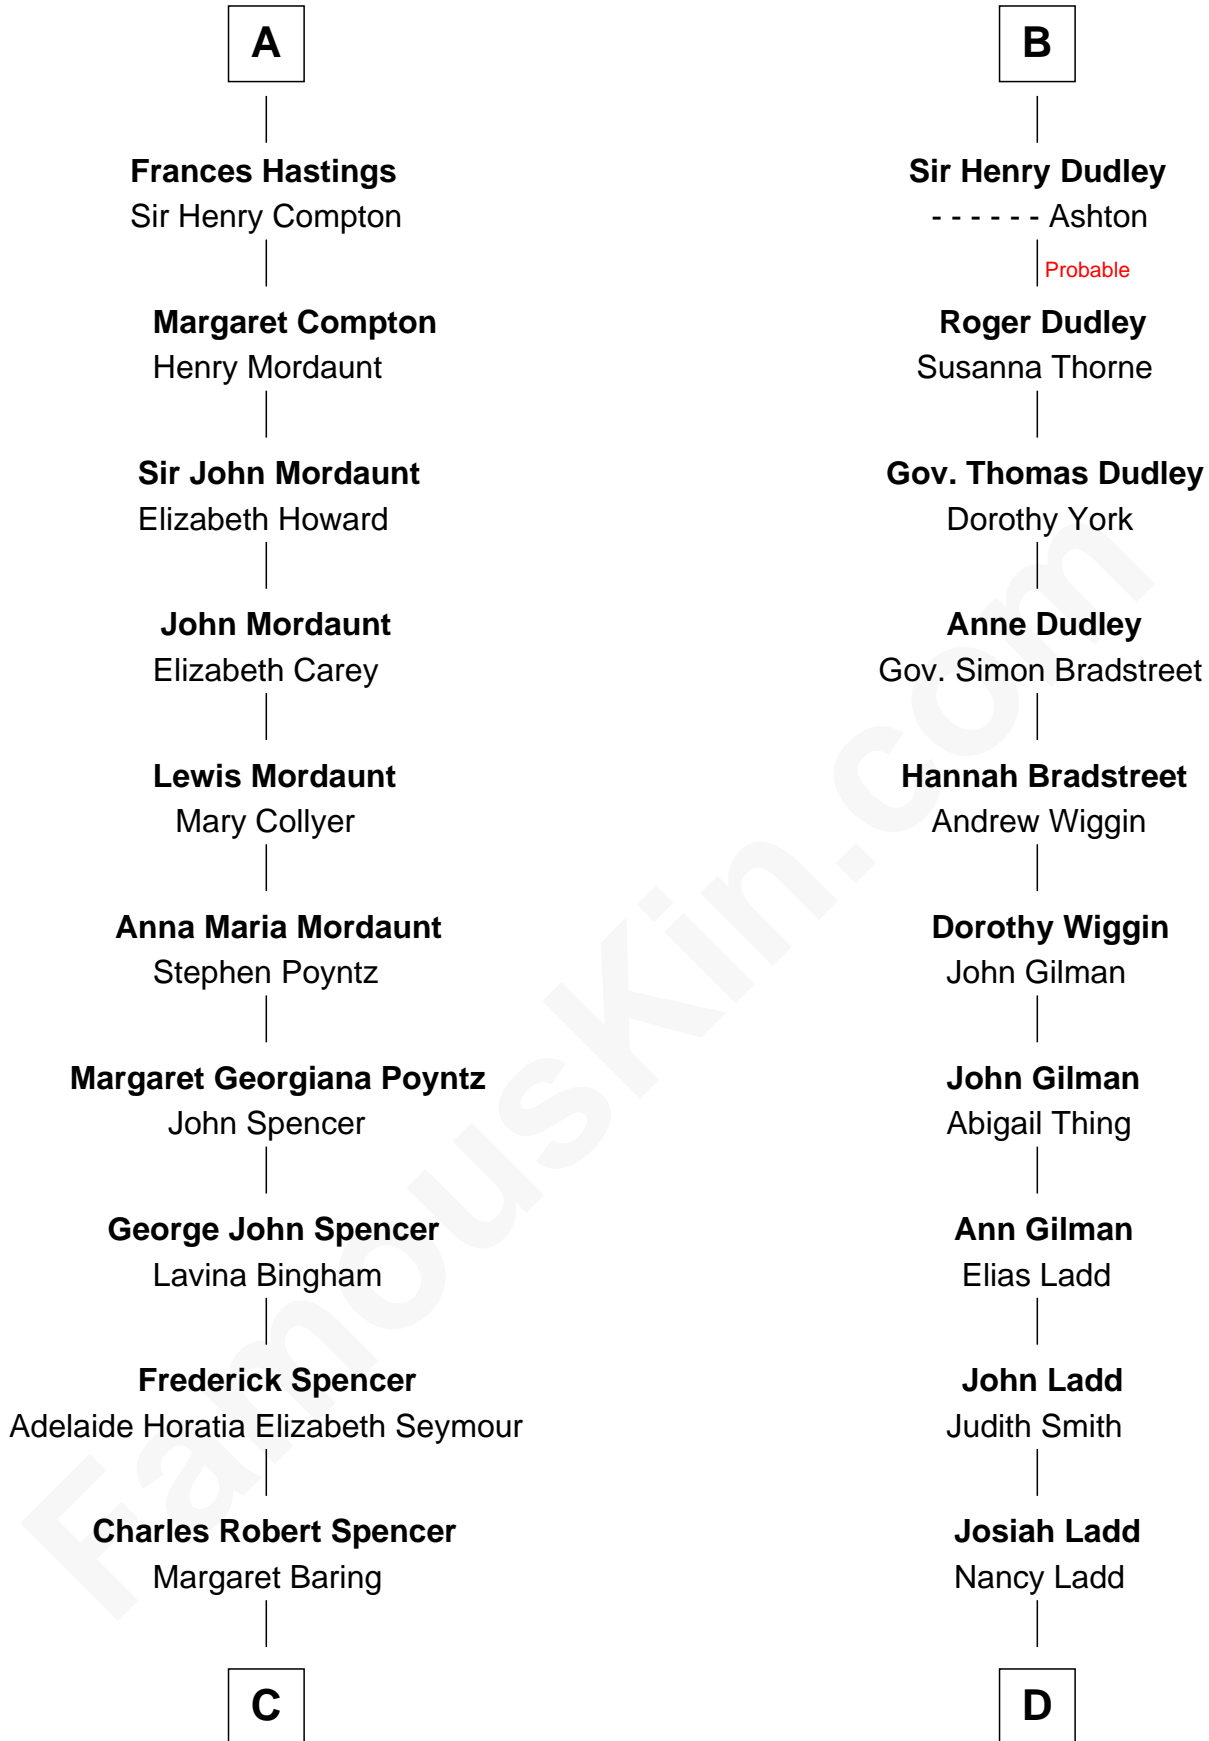

# FamousKin.com Relationship Chart of

**Prince Harry**  
*Duke of Sussex*

20th cousin of

**Alan Ladd**  
*Movie Actor*

**Sir Ranulph de Neville**  
Euphemia de Clavinging

**C**

**Albert Edward John Spencer**

Cynthia Elinor Beatrix Hamilton

**Edward John Spencer**

Frances Ruth Burke Roche

**Princess Diana Frances Spencer**

Charles III, King of the United Kingdom

**Prince Harry**

*Duke of Sussex*

**D**