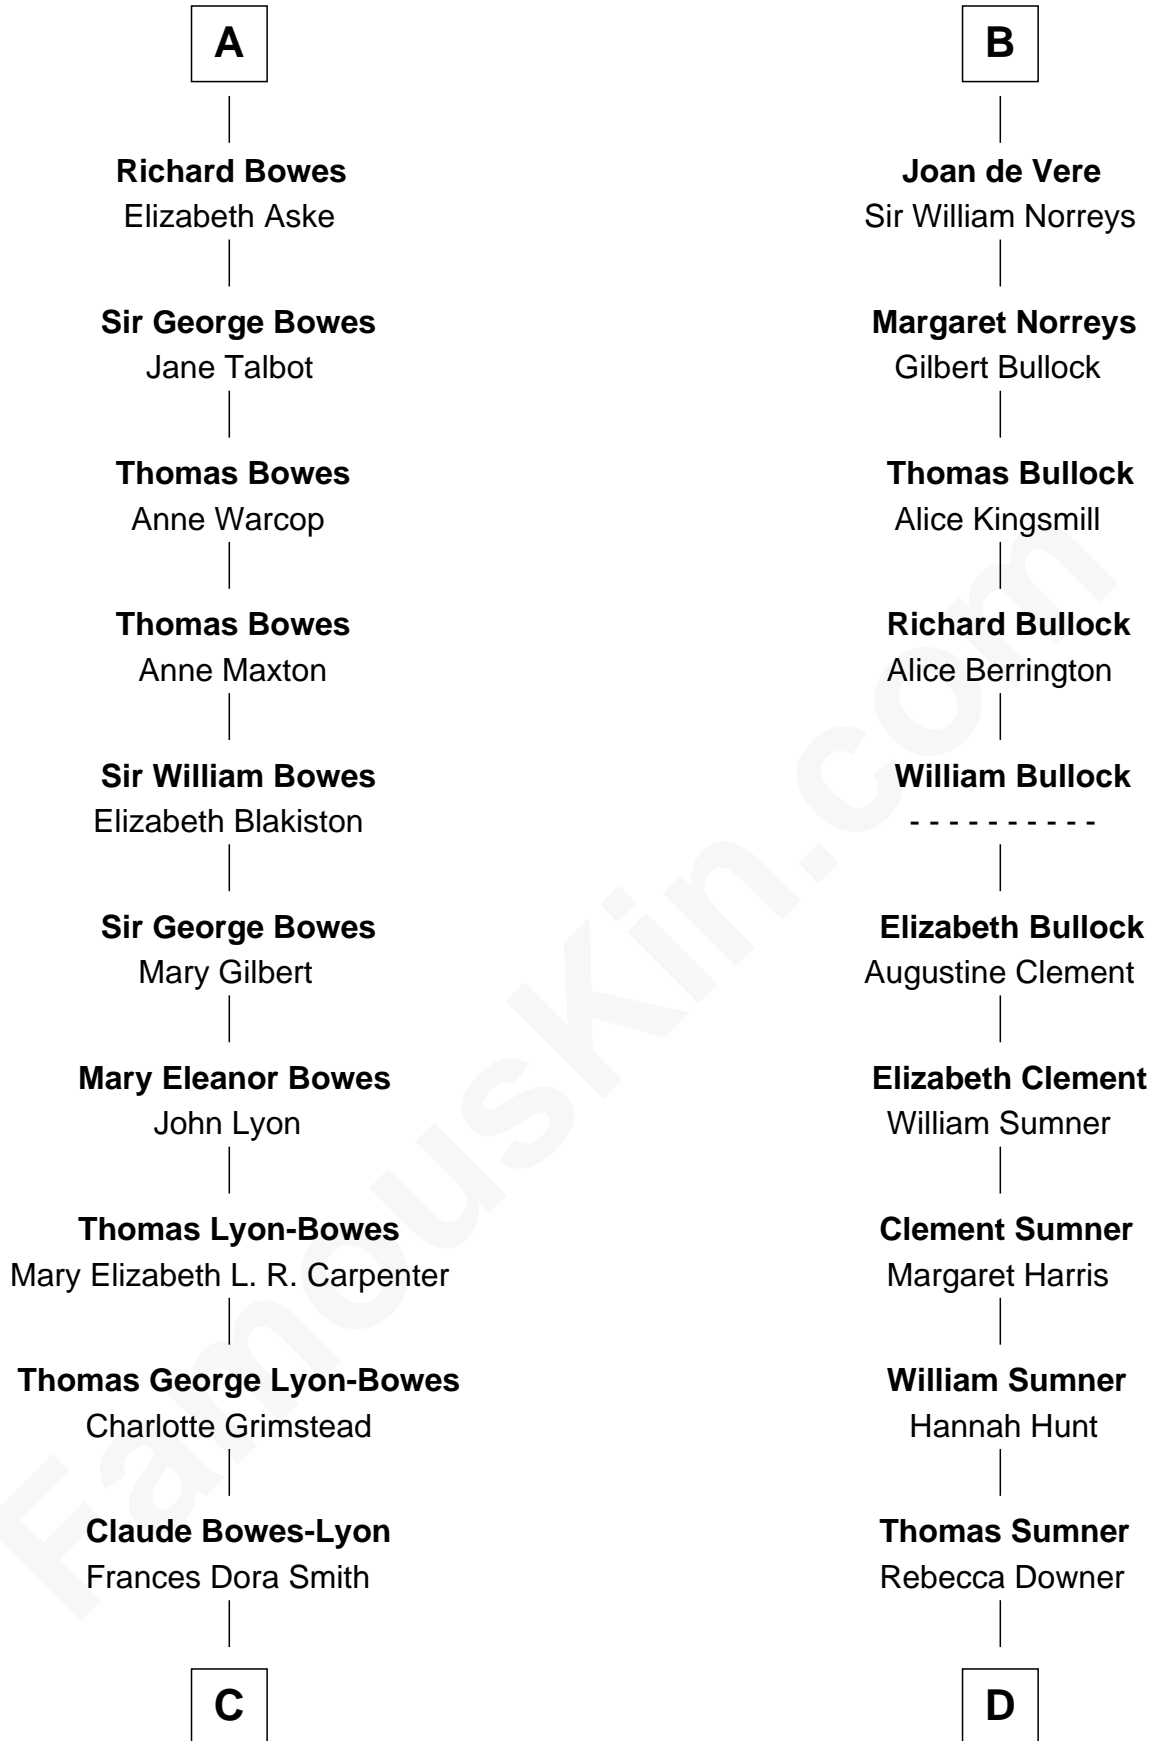

FamousKin.com Relationship Chart of

Prince Harry
Duke of Sussex

21st cousin of

Alan Ladd
Movie Actor

C

Claude George Bowes-Lyon
Cecilia Nina Cavendish-Bentinck

Elizabeth Bowes-Lyon
George VI, King of the United Kingdom

Elizabeth II, Queen of the United Kingdom
Prince Philip of Edinburgh

Charles III, King of the United Kingdom
Princess Diana Frances Spencer

Prince Harry
Duke of Sussex

D

Sylvia Americana Sumner
Abram Shotwell