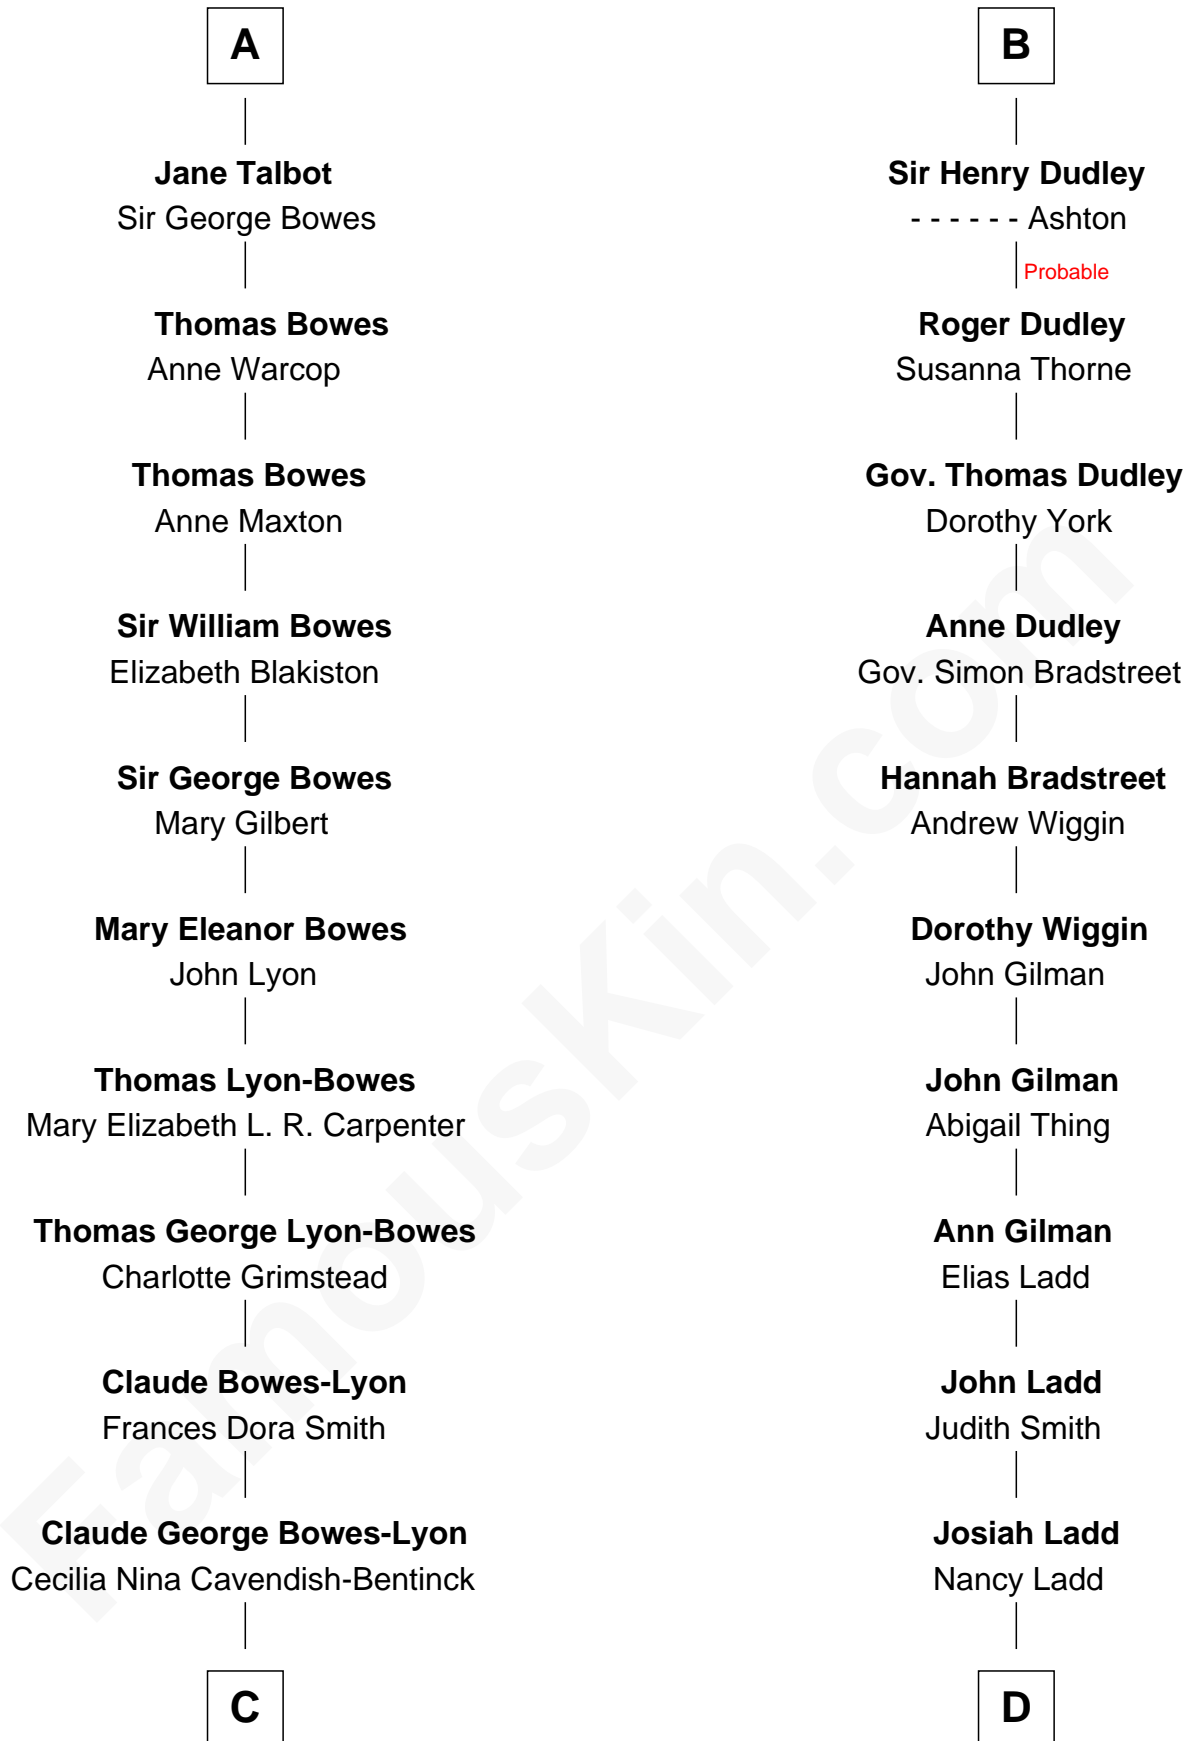

FamousKin.com Relationship Chart of

Prince Harry
Duke of Sussex

20th cousin of

Alan Ladd
Movie Actor

Sir William de Ros
Margery de Badlesmere

C

Elizabeth Bowes-Lyon

George VI, King of the United Kingdom

Elizabeth II, Queen of the United Kingdom

Prince Philip of Edinburgh

Charles III, King of the United Kingdom

Princess Diana Frances Spencer

Prince Harry

Duke of Sussex

D

Alvaro Ladd