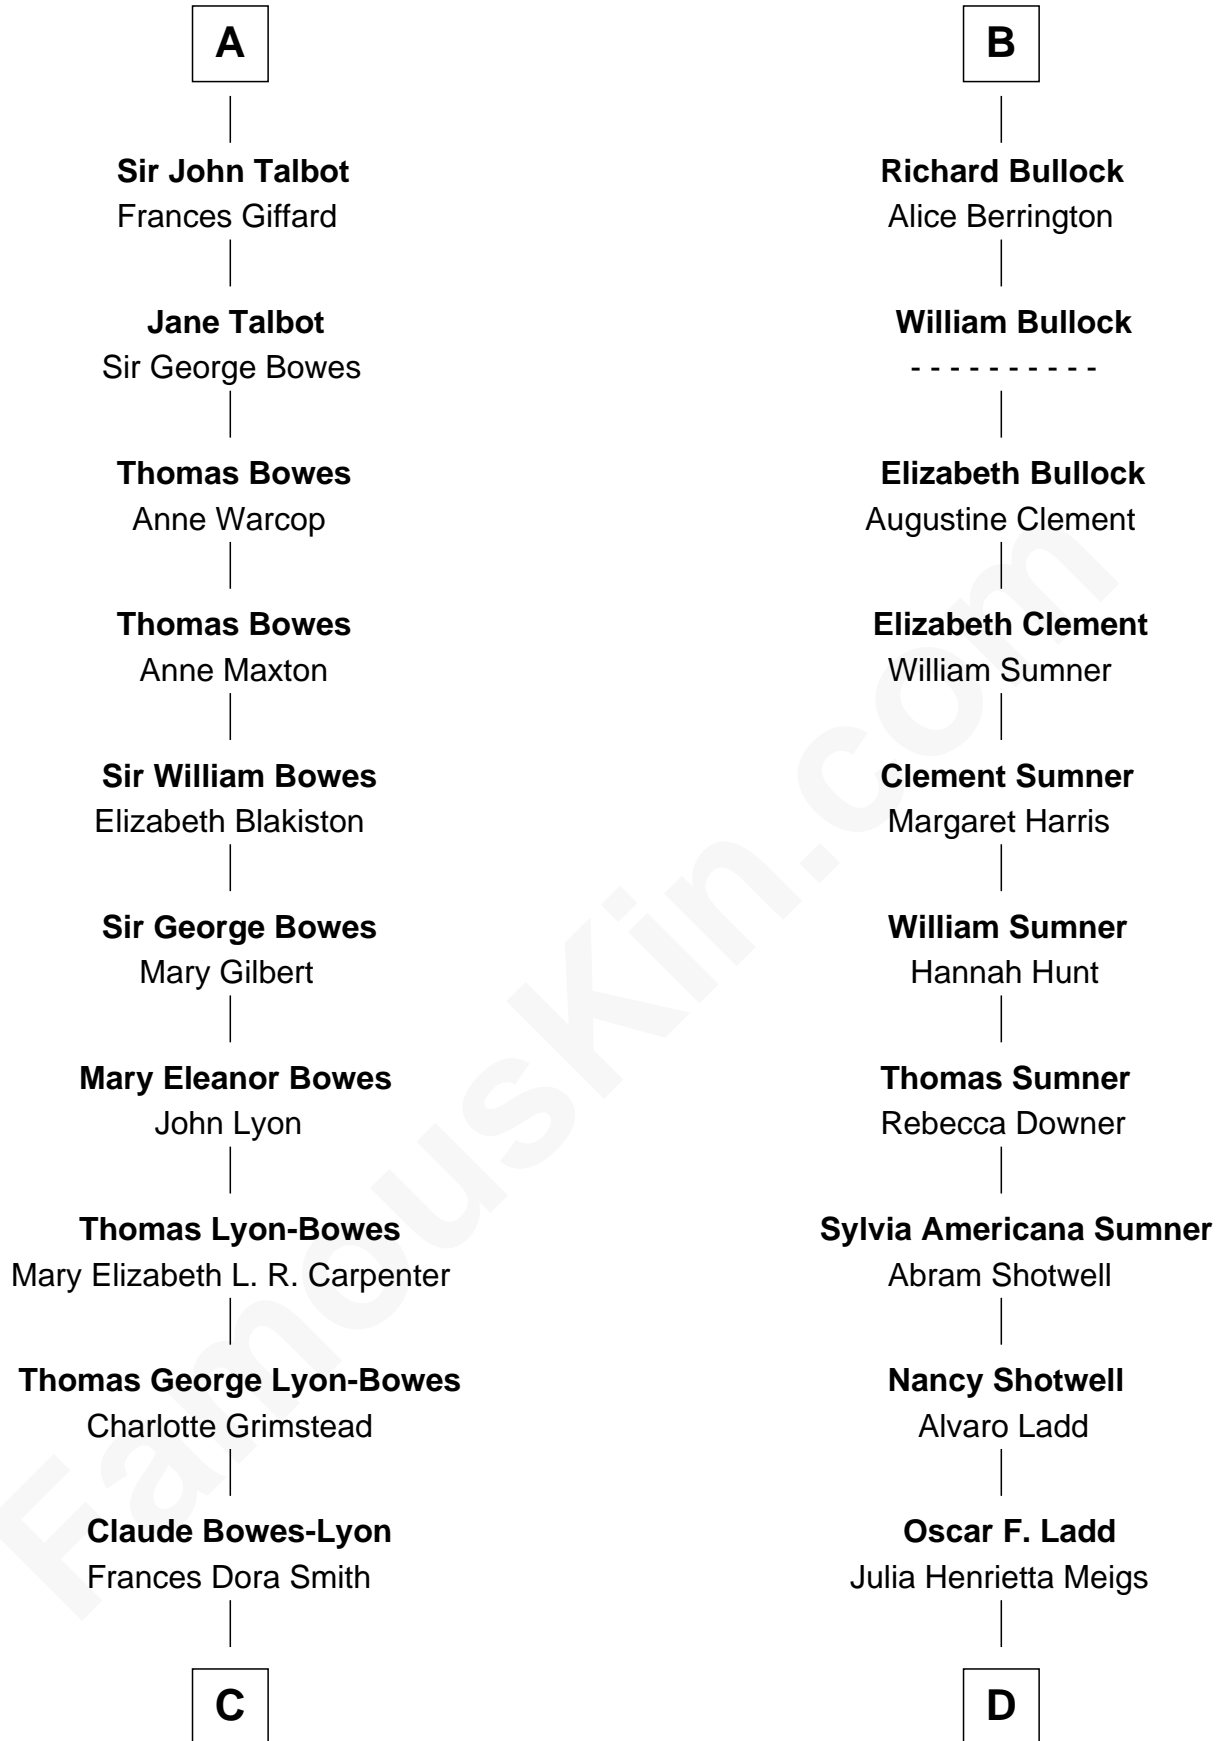

# FamousKin.com Relationship Chart of

**Prince Harry**  
*Duke of Sussex*

18th cousin 3 times removed of

**Alan Ladd**  
*Movie Actor*

**Bartholomew de Badlesmere**  
Margaret de Clare

**Margery de Badlesmere**

**Aubrey de Vere**

Alice FitzWalter

**Sir Richard de Vere**

Alice Sergeaux

**Sir John de Vere**

Elizabeth Howard

**Joan de Vere**

Sir William Norreys

**Margaret Norreys**

Gilbert Bullock

**Thomas Bullock**

Alice Kingsmill

**B**

**C**

**Claude George Bowes-Lyon**  
Cecilia Nina Cavendish-Bentinck

**Elizabeth Bowes-Lyon**  
George VI, King of the United Kingdom

**Elizabeth II, Queen of the United Kingdom**  
Prince Philip of Edinburgh

**Charles III, King of the United Kingdom**  
Princess Diana Frances Spencer

**Prince Harry**  
*Duke of Sussex*

**D**

**Alan Harwood Ladd**  
Selina Raleigh