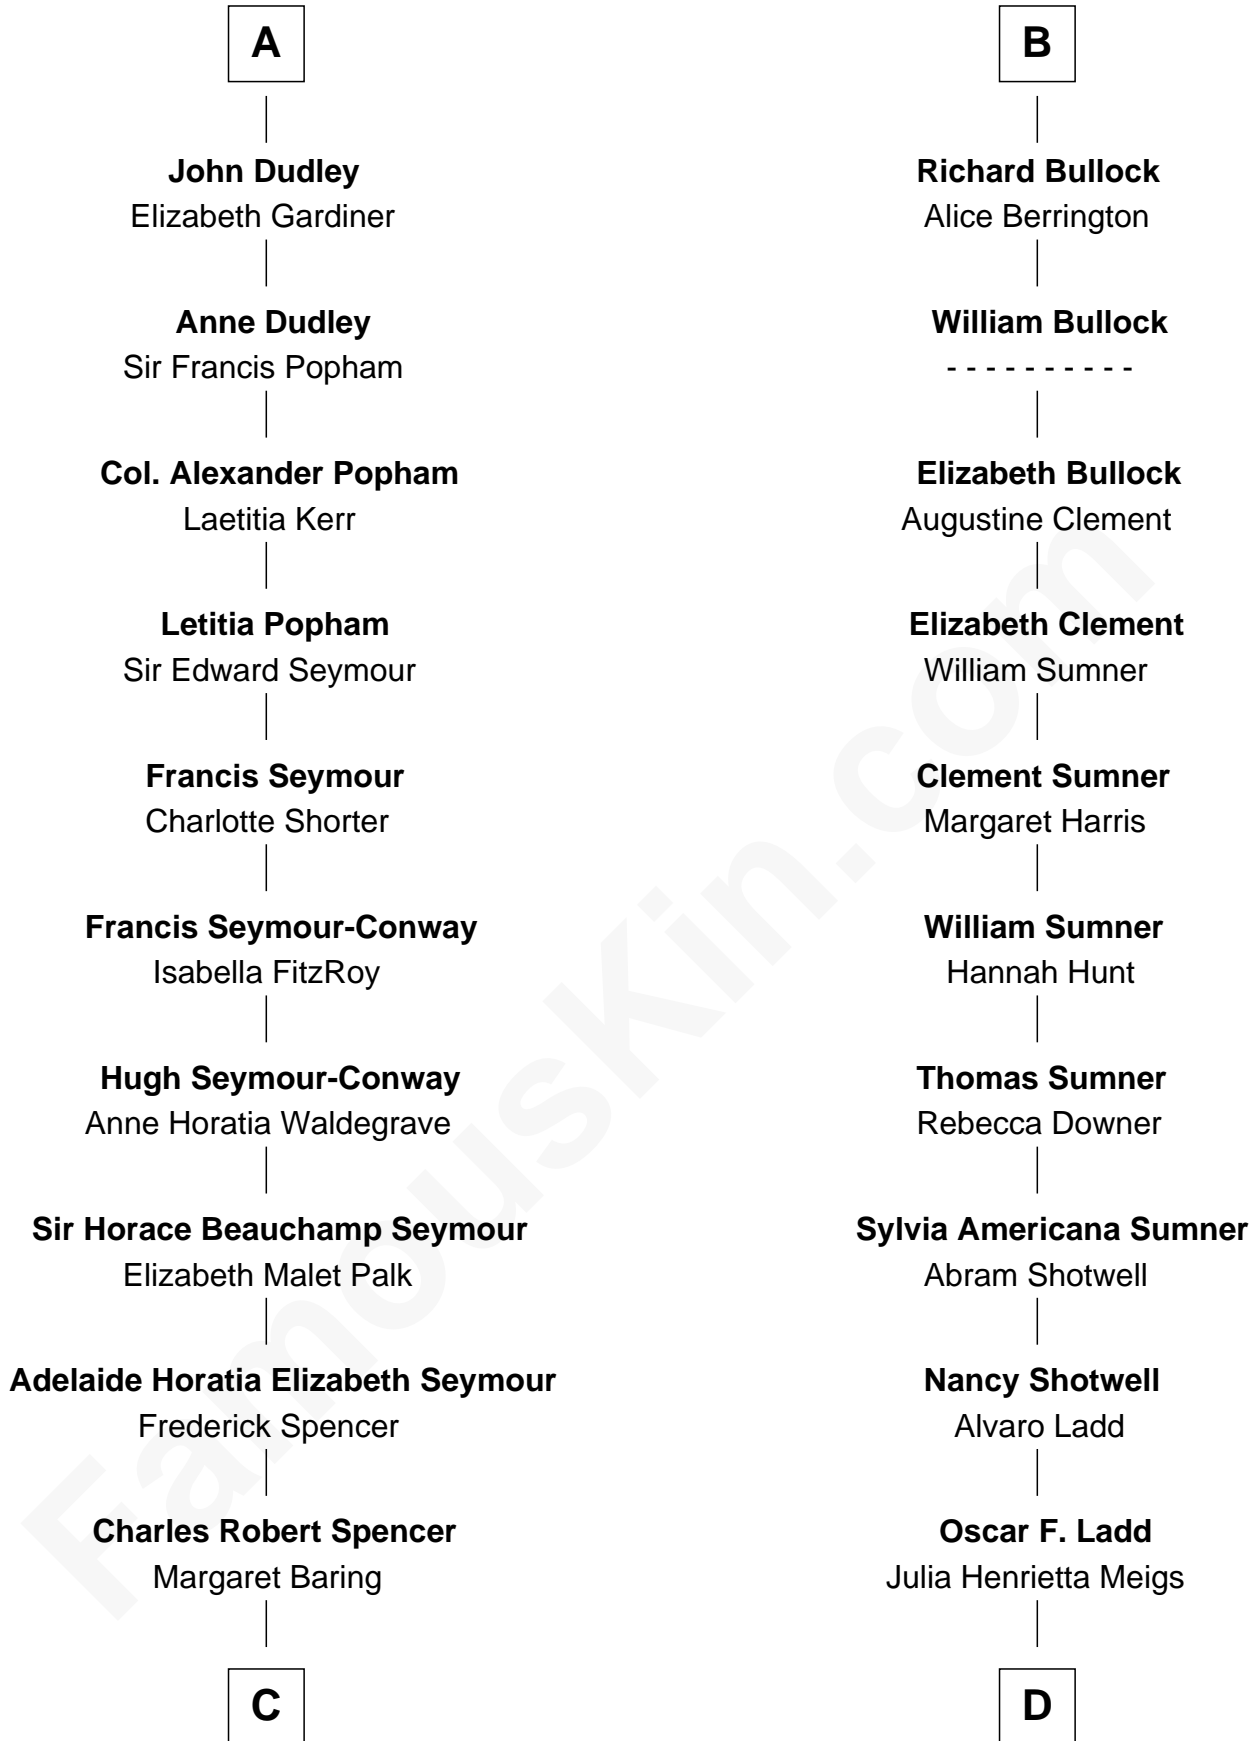

FamousKin.com Relationship Chart of

Prince Harry
Duke of Sussex

18th cousin 2 times removed of

Alan Ladd
Movie Actor

C

Albert Edward John Spencer
Cynthia Elinor Beatrix Hamilton

Edward John Spencer
Frances Ruth Burke Roche

Princess Diana Frances Spencer
Charles III, King of the United Kingdom

Prince Harry
Duke of Sussex

D

Alan Harwood Ladd
Selina Raleigh

Alan Ladd
Movie Actor

FamousKin.com