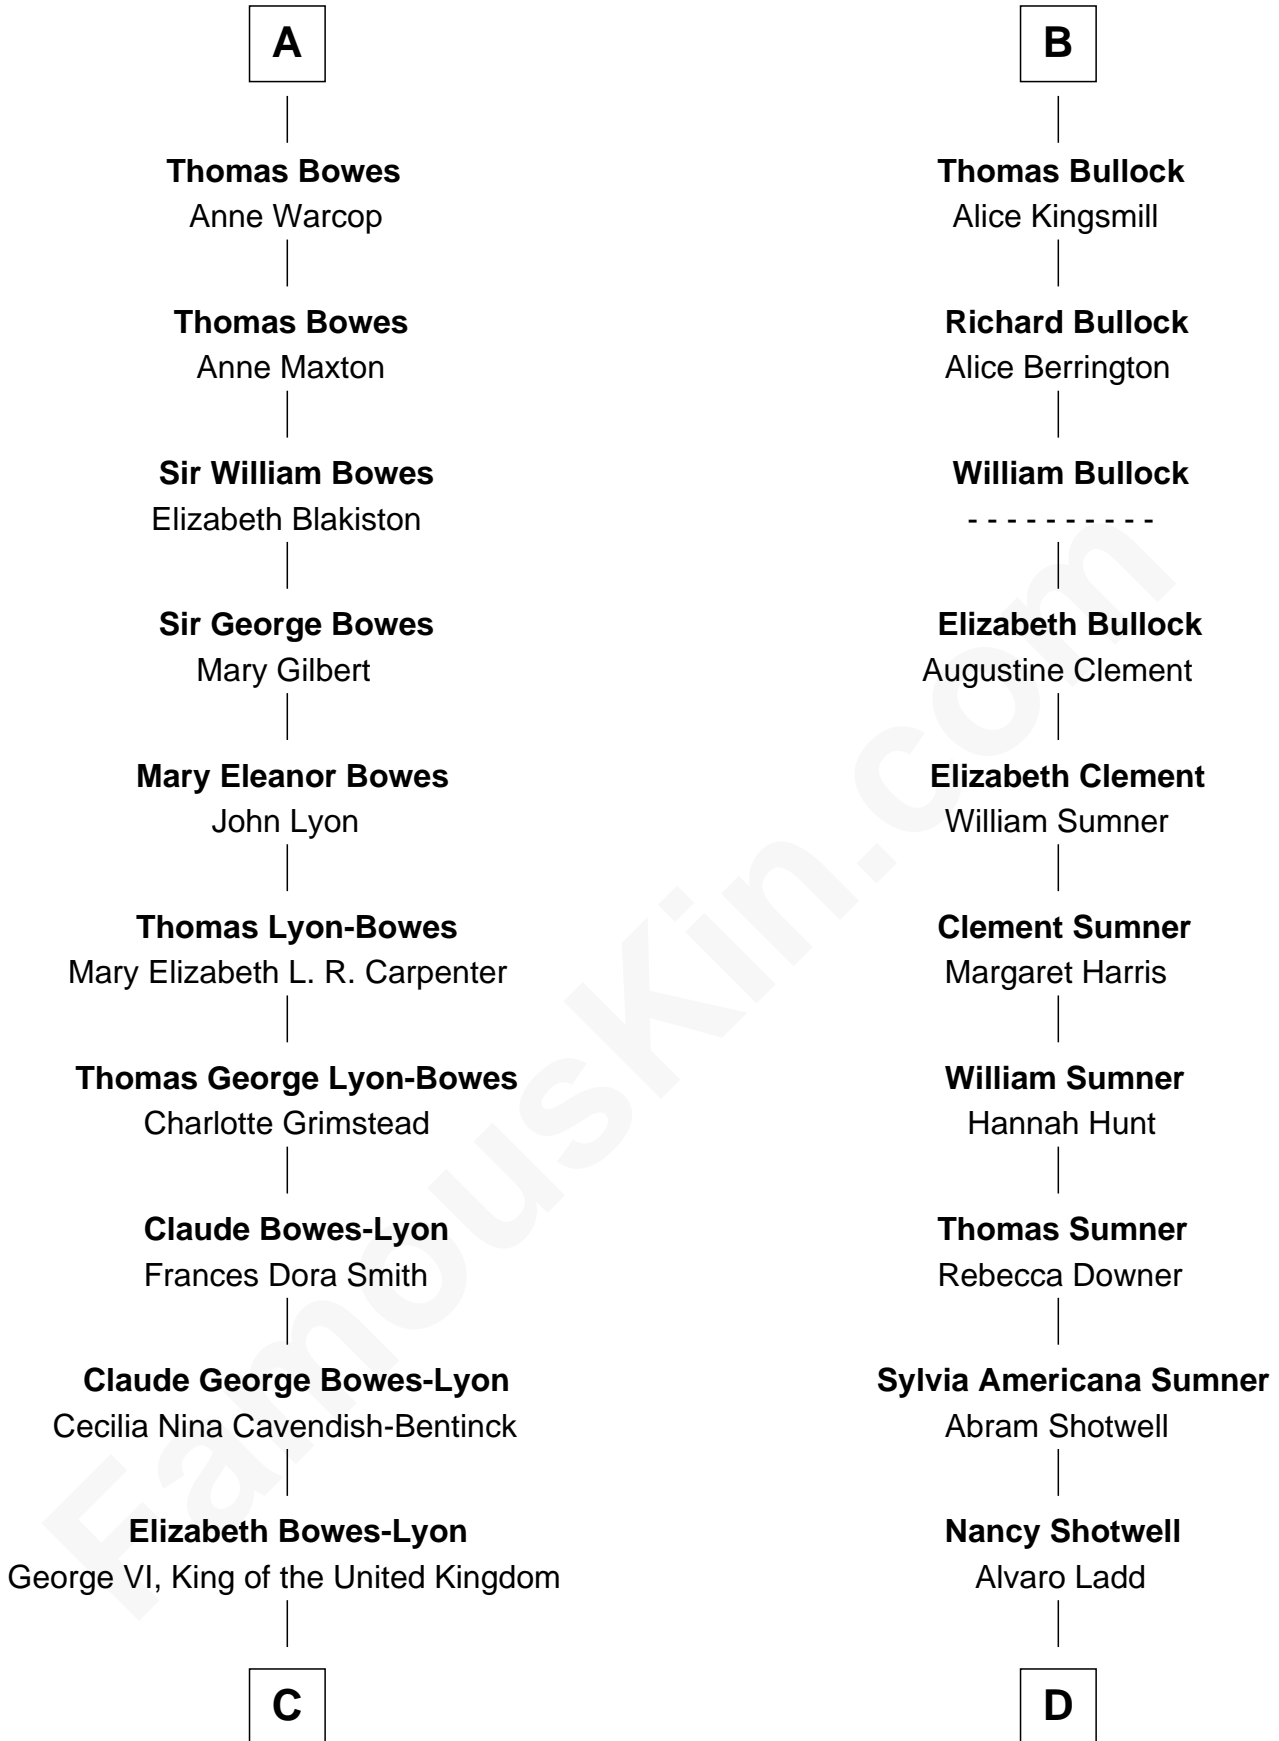

# FamousKin.com Relationship Chart of

**Prince Harry**  
*Duke of Sussex*

19th cousin of

**Alan Ladd**  
*Movie Actor*

**Edmund Fitzalan**  
Alice de Warenne

**Aline Fitzalan**  
Sir Roger le Strange

**Lucy le Strange**  
Sir William Willoughby

**Margery Willoughby**  
Sir William FitzHugh

**Maud FitzHugh**  
Sir William Bowes

**Sir Ralph Bowes**  
Margery Conyers

**Richard Bowes**  
Elizabeth Aske

**Sir George Bowes**  
Jane Talbot

**A**

**Richard Fitzalan**  
Isabel le Despencer

**Sir Edmund Fitzalan**  
Sibyl de Montagu

**Philippe Fitzalan**  
Sir Richard Sergeaux

**Alice Sergeaux**  
Sir Richard de Vere

**Sir John de Vere**  
Elizabeth Howard

**Joan de Vere**  
Sir William Norreys

**Margaret Norreys**  
Gilbert Bullock

**B**

**C**

**Elizabeth II, Queen of the United Kingdom**

Prince Philip of Edinburgh

**Charles III, King of the United Kingdom**

Princess Diana Frances Spencer

**Prince Harry**